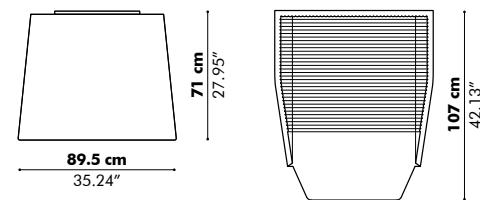

BuzziHood

— By Alain Gilles

A wall-mounted acoustic phone booth

BuzziHood is an upholstered, sound-absorbing phone booth that allows for private telephone conversations without being overheard or interrupted by noisy surroundings. The acoustic solution is mounted to the wall, which makes it a perfect solution for smaller spaces.

Model

Patterns

Flat

3D

Finishes

Upholstery in fabric collections CAT A, B, C, D, E
(Check our application overview p. 346)

Options

Bicolor

Tablet

Inclined in powder coated metal black (RAL 9005) or white (RAL 9010)

Horizontal in wood
2 cm - 0.79" oak

How to order

Pattern

Fabric (CAT > collection > color)

Options