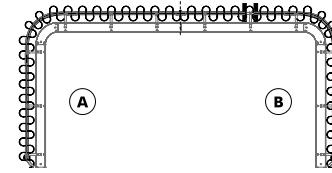

2 pcs asymmetrical

A + **B** Curtains A and B can be chosen in a different curtain collection and color.