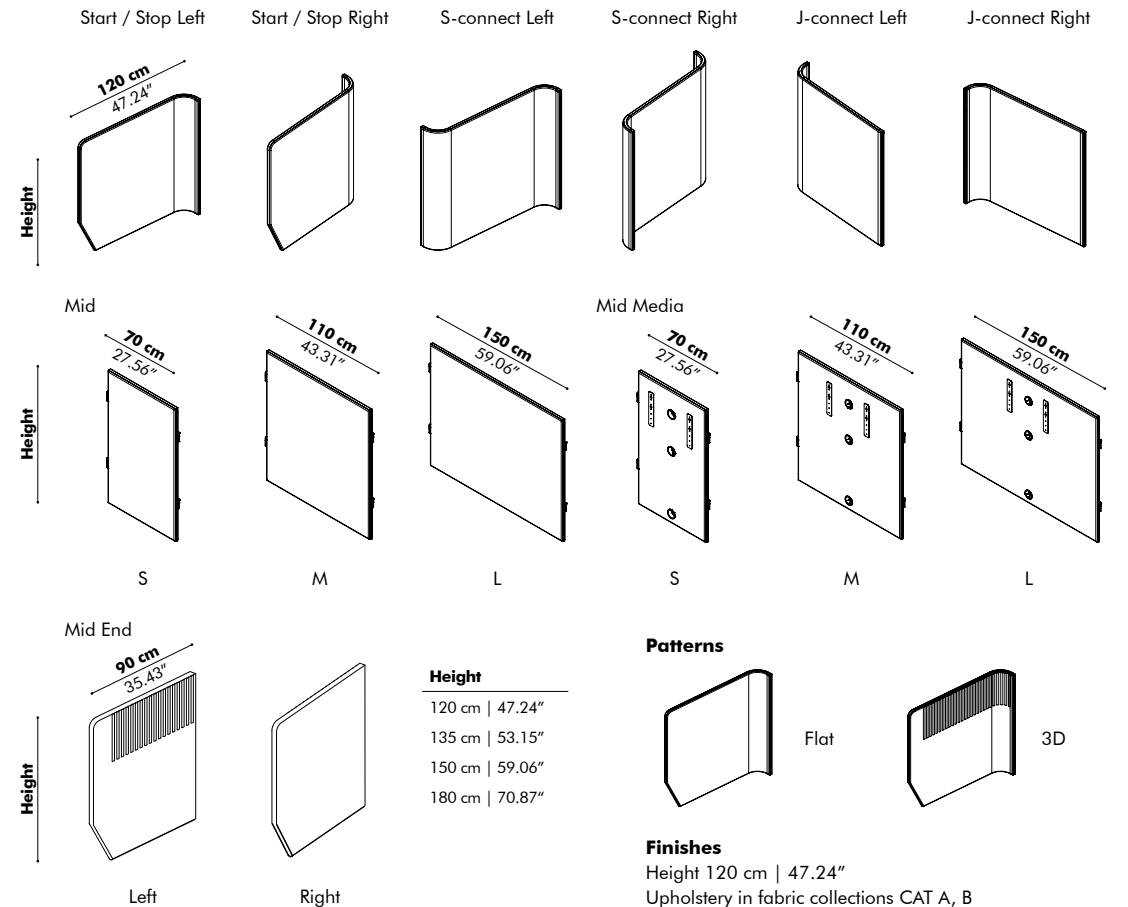

Patterns

Finishes

Height 120 cm | 47.24"
Upholstery in fabric collections CAT A, B
Height 135 cm | 53.15" or larger
Upholstery in fabric collection CAT A
(Check our application overview p. 346)