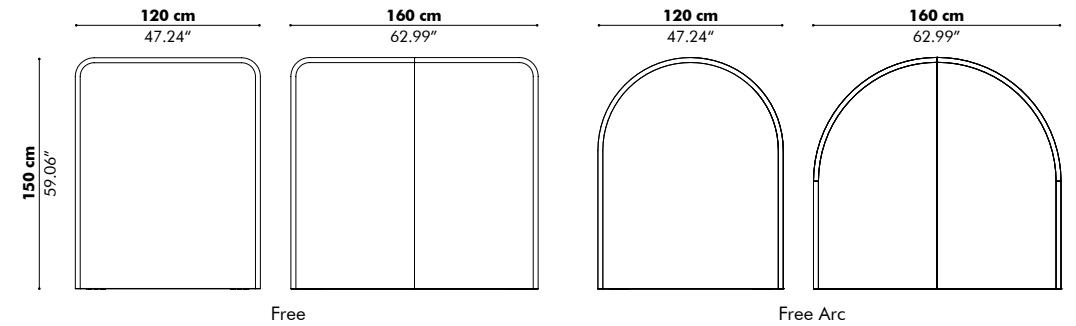

Models

Medium