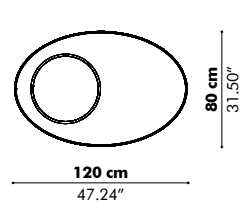

Models

Round Small

Round Medium

Round Large

Oval Small

Oval Medium

Patterns

Round Flat

Round Rib

Round Leaf

Round Drop

Oval Flat

Oval Rib

Oval Leaf

Finishes

Upholstery in fabric collections CAT A, B, C, D, E
Metal ceiling canopy in white
Transparent power cable
(Check our application overview p. 346)

Mounting

Ceiling Suspended

Ceiling Suspended Split
Fixing System Screw with 3 split cables
and 1 main cable, total length of 4 m -
157.48" (alu)*

*Moon Oval with additional cable & Fixing System Split

Ceiling Mounted

Only for model round

Light

Input Voltage: 230V / 120V
Input Frequency: 50/60Hz
Lumen Output: 2545 Lm
Color Temperature: 3000K or 4000K (CE/CB)
Color Rendering Index: 90
Dimming: 1 - 10V or Dali (CE/CB)
Diffuser: milky (UGR22) or prismatic (UGR19) (CE/CB)
CE/CB certified / cULus listed

LUX levels

To light up your space with optimal LUX levels, take the following measurements into account.

According to EN12464 (only on LUX levels) at full output

How to order

Model and Size
Pattern
Fabric (CAT > collection > color)
Mounting
Light: Color Temperature, Dimming, Diffuser