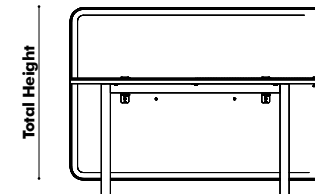

Right

100 - 200 cm
39.37" - 78.74"

Height
above desk

Width side
on table