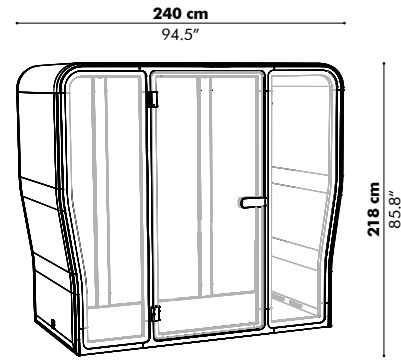

Models

BuzziNest Booth

Right-handed

Left-handed

Depth	Weight	Surface
107 cm 42.1"	310 kg 683 lbs	1.2 m ² 12 sqf

BuzziNest Pod

Depth	Weight	Surface
125 cm 49.2"	590 kg 1300 lbs	3 m ² 32 sqf

Select your framework (seen here in White Laminate) and choose from over 90 high-quality colorful fabrics and decorative prints. 3D patterns are not available for North America.