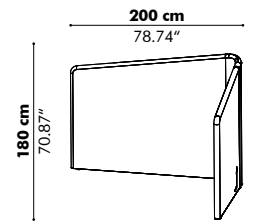

Wedge

BuzziShield Hook
Wedge Medium Left

BuzziShield Hook
Wedge High Left

BuzziShield Hook
Wedge Medium Right

BuzziShield Hook
Wedge High Right

Depth

135 cm | 53.15"

Finishes