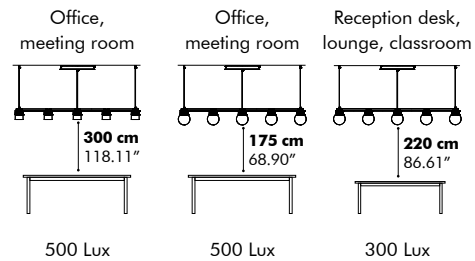

Quintet Spot