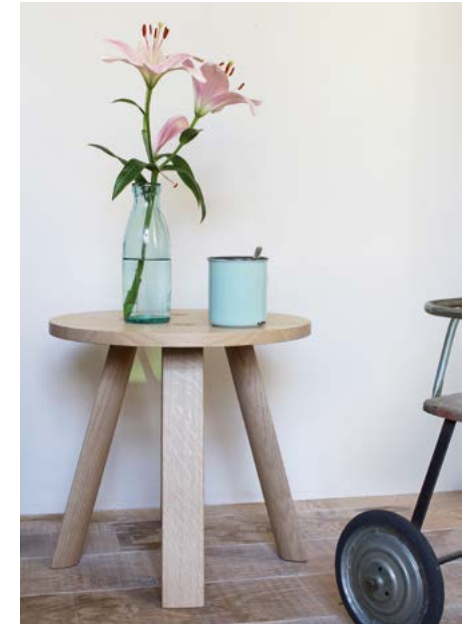

Create lively corners by grouping several tables and stools together or use them independently.