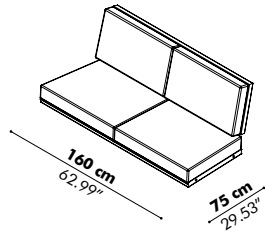

Bench

S

M

L

Finishes

Upholstery in fabric collections of CAT A
(Check our application overview p. 346)

Options

Backlight (LED)

Upholstered in sound-absorbing materials, BuzziVille provides an acoustic cocoon to focus or host a private meeting.

BuzziVille's soft edges and round shapes help to diffuse sound more efficiently.

Functional cutouts allow chargers to run through without clutter, so you can keep your laptop and smartphone powered.

Tablet

S

M

L

Finishes

Antwerp Oak

White Laminate

(Check our application overview p. 346)

Split panel

95 cm
37.40"

Height

120 cm | 47.24"

135 cm | 53.15"

Finishes

Upholstery in fabric collections CAT A, B
(Check our application overview p. 346)

Electrification Unit

Netbox Point

Set Point comes with 3 communication modules
(1 x HDMI, 1 x DATA, 1 x USB) | Select 2 to connect to the Netbox Point

Socket Type:

F NL|DE|LUX

G UK

E BE|FR

B US

HDMI

DATA

USB
(not charging)

How to order

Components

Size

Finish

Options

Need help? project.care@buzzi.space