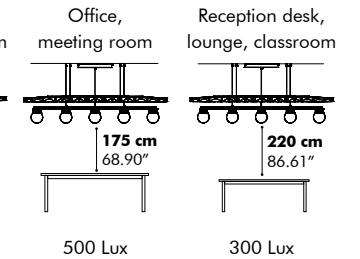

Sol Quintet Globe

According to EN12464 (only on LUX levels) at full output