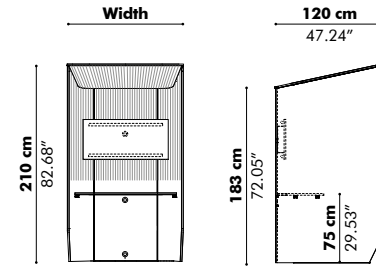

— Predefined setups

Models

Booth

Width
102,5 cm
40,35"

- **S** 130 cm | 51.18"
- **M** 170 cm | 66.93"
- **L** 210 cm | 82.68"