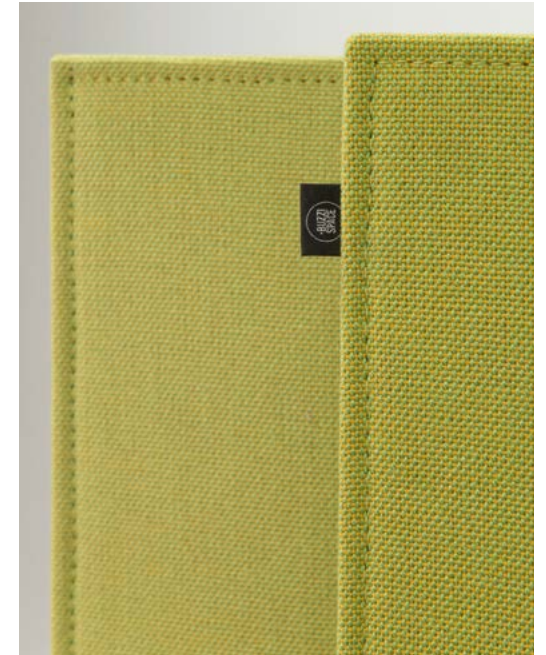

How to order

Size
Color Baseplate
Fabric (CAT > collection > color)
Options

A closer look at BuzziBlinds Classic's impeccable stitch detailing.