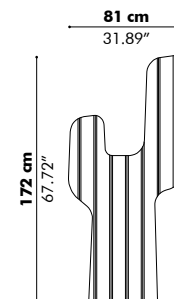

BuzziCactus

— By BuzziSpace Studio

A whimsical sound-absorbing screen

BuzziCactus is a charming room divider that adds a playful touch to any home or office space while reducing excessive sound. You can also pin notes and photos to the free-standing screen to truly make it your own.

Models

Taco

TexMex

Gringo

Baseplate

Finishes

Upholstery in fabric collections CAT A, B, C, D, E

Baseplate in metal black (RAL 9005) or alu color (RAL 9006)

(Check our application overview p. 346)

How to order

Model

Fabric (CAT > collection > color)

Color baseplate

BuzziCactus' soft edges and round shape diffuse sound waves while the structural honeycomb cardboard core, covered with acoustic foam, absorbs sounds from both front and back.