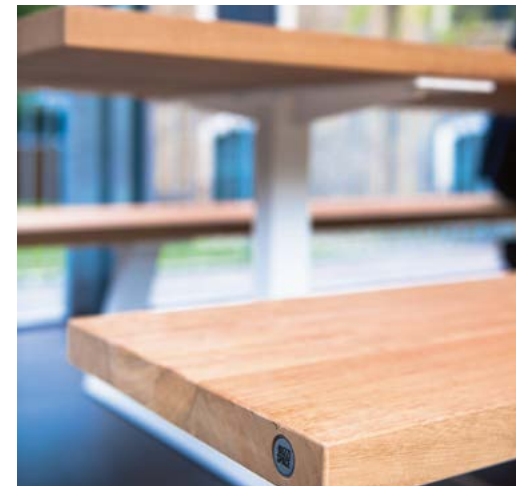

How to order

Model
Length
Color base
Material and color worktop & seats

BuzziBreeze in an Oak finish.