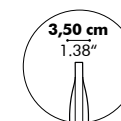

Models

Full