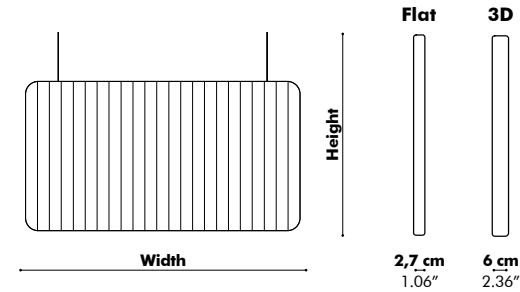

Model

	Width	Height
XS	80 cm 31.50"	60 cm 23.62"
S	120 cm 47.24"	80 cm 31.50"
M	160 cm 62.99"	80 cm 31.50"
L	180 cm 70.87"	100 cm 39.37"
XL	200 cm 78.74"	120 cm 47.24"

Patterns

Flat

3D

Finishes

Flat:

Cover in BuzziFelt