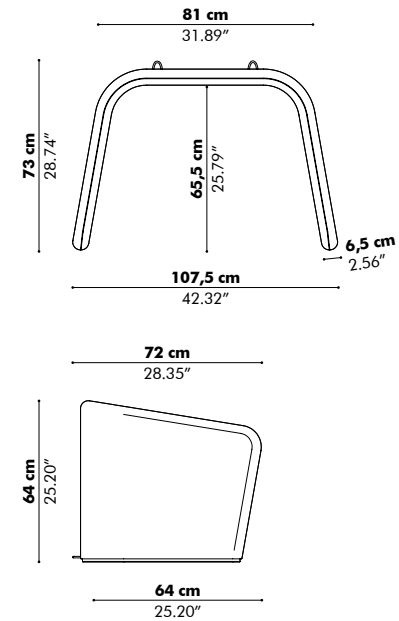

Model

Finishes

Upholstery in fabric collections in CAT A, B, D, E (Check our application overview p. 346)

How to order

Fabric (CAT > collection > color)