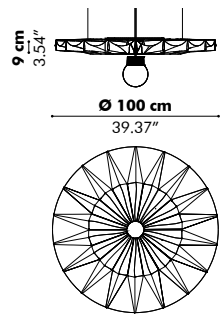

Models

Ripple M

Ripple L

Edel M

Edel L

Edel Long

The architectural folds maximize surface area and deliver exceptional acoustic performance.

BuzziPleat Edel Long can be paired with BuzziSol Trio or BuzziSol Quintet in either a Globe (pictured) or Spot iteration.

A closer look at BuzziPleat Light's hand-pleated and lacing details.

Finishes

Pleat in BuzziFelt: OffWhite, StoneGrey and Anthracite
Lace in offWhite or Black
LED Light source with powder coated metal heatsink in black (RAL 9005)
Metal ceiling canopy in black
Fabric power cable in black
(Check our application overview p. 346)

Mounting

Light

Diffuser: glass globe or reflector spot
Input Voltage: 110-240V
Input Frequency: 50/60 Hz
Lumen Output: Solo: 1500 Lm | Trio: 3 x 1500 Lm | Quintet: 5 x 1500 Lm
Color Temperature: 3000K
Color Rendering Index: 90
Dimming: 0-10V or Dali*
LED Light source CE/CB certified / cULus listed
* Not for Edel Long

How to order

Model
Size
Color lace
Mounting
Light: Dimming

LUX levels

To light up your space with optimal LUX levels, take the following measurements into account.

LED Spot

LED Globe

According to EN12464 (only on LUX levels) at full output

Sol Trio Spot

Sol Quintet Spot

Sol Trio Globe

Sol Quintet Globe

Sol Quintet Globe

According to EN12464 (only on LUX levels) at full output