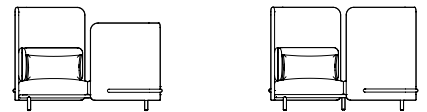

High + Medium

High

239 cm
94.09"