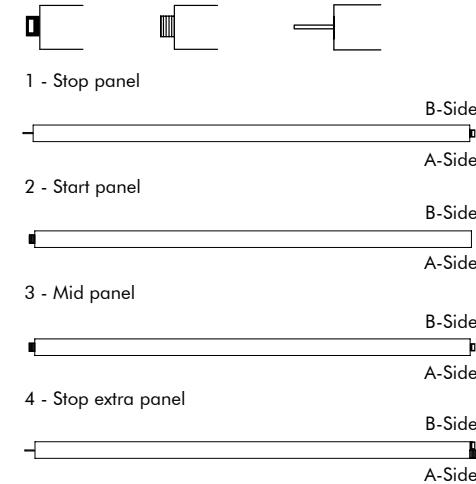

Model

	Height	Zipper Height
S	120 cm 47.24"	100 cm 39.37"
M	150 cm 59.06"	100 cm 39.37"
L	200 cm 78.74"	100 cm 39.37"

Panels

puller side pin side Label (only with Stop panel)

Finishes

Cover in BuzziFelt
Available in BuzziFelt Printed
Extra layer in fabric collections CAT A, B, C,
D, E possible
Zipper in black
(Check our application overview p. 346)