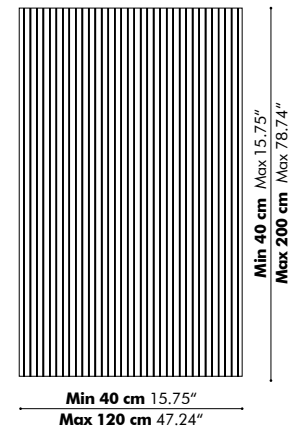

BuzziBrickBack

— By Sas Adriaenssens

A self-adhesive wall panel

BuzziBrickBack is crafted from sliced BuzziFelt, a great sound-absorbing material, and can be customized in a variety of colors. The functional, self-adhesive wall panel reduces high tones and works well in any office, residential, educational, or hospitality environment.

Model

Vertical stripes