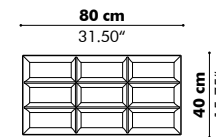

Models & Patterns

Square L

Square XL

Hexa

Penta

Metro

3D

Triangle L

Triangle XL

Finishes

Upholstery in fabric collections CAT A, B, C, D, E

Flat:

Back in wood, no stitch

3D:

Back in felt, with or without stitch
Patterns with a (*): stitch not possible
Back in wood, no stitch

(Check our application overview p. 346)

Mounting

Back in felt: self-adhesive tape
Back in wood: self-adhesive tape or power magnets
Not recommended for ceiling applications

How to order

Model
Pattern**
Back**
Stitch**
Mounting
Fabric (CAT > collection > color)
** Only for BuzziTile 3D

BuzziTile's 3D pattern, seen here in Rib, absorbs high-frequency tones.

Thickness BuzziTile Flat

± 3 cm | ± 1.18"
± 0,7 cm | ± 0.28"

Thickness BuzziTile 3D

± 2,5 cm | ± 0.98"
± 0,7 cm | ± 0.28"