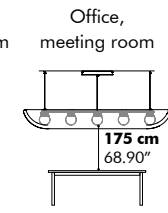

Sol Quintet Globe

According to EN12464 (only on LUX levels) at full output

How to order

Size
Fabric (CAT > collection > color)
Mounting
Light: Diffuser, Dimming