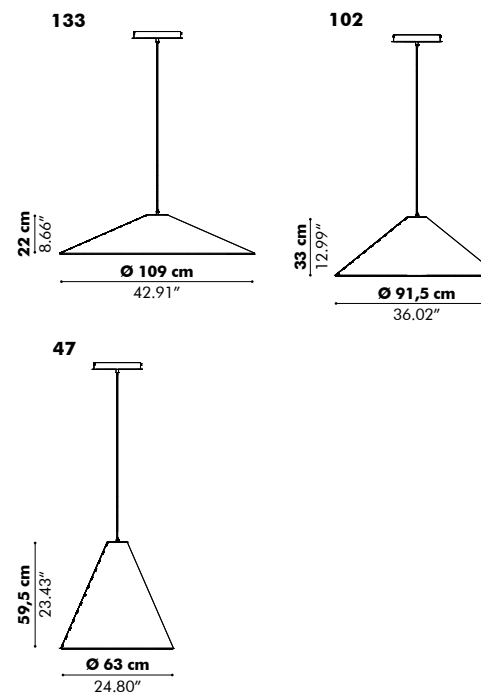

Models

Finishes

Shade in one layer of BuzziFelt finished with push buttons in glossy black
Extra layer in fabric collections CAT A, C possible inside or outside
Metal frame in black (RAL 9005)
LED light source with powder coated metal heatsink
Ceiling canopy in black (RAL 9005)
Fabric power cable in black
(Check our application overview p. 346)

Mounting

Ceiling Suspended
Fixing System Screw with 1 cable of 2 m or 5 m - 196.85" (black)

Light

Retrofit

Excl. lightbulb
E27, max 60W (EU)
E26, max 100W (US)
CE/CB certified / cULus listed

LED Globe
LED Spot

Diffuser: glass globe or reflector spot
Input Voltage: 110 - 240V
Input Frequency: 50/60Hz
Lumen Output: 1500 Lm
Color Temperature: 3000K
Color Rendering Index: 90
Dimming: 0 - 10V or Dali (CE/CB)
CE/CB certified / cULus listed