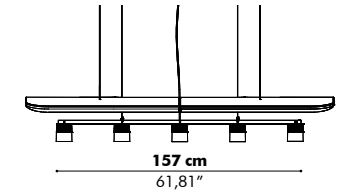

Sol Spot Quintet