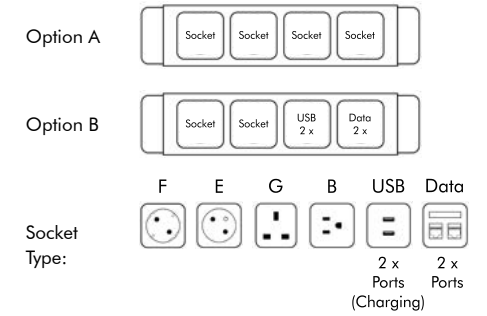

Options

Electrification

Cable Entry Cover for HPL

Powder coated aluminum in black (RAL 9005), white (RAL 9010) or alu color (RAL 9006)

How to order

Model
Size (W x L)
Wood finish base
Wood finish tabletop (same as base) or color HPL
Options