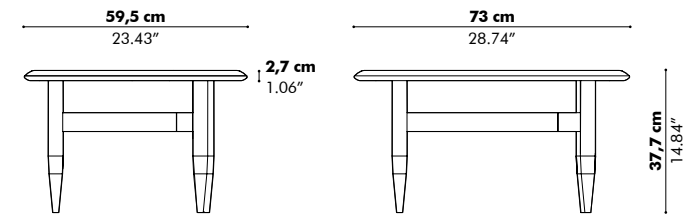

Models

ST401

ST401 Left

ST401 Right

Finishes

Legs and Tabletop

Ash Black Stained

Walnut

Connection part in brass

How to order

Model

Wood finish