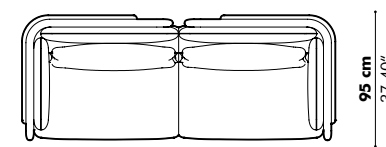

95 cm
37.40"