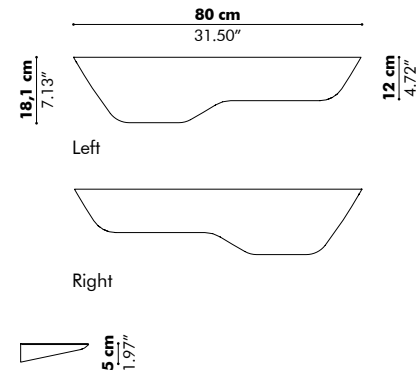

BuzziPlank

— By Gerd Couckhuyt

A curved multipurpose shelf

BuzziPlank is a sleek, wall-fixed shelf that acts as a standing workspace or a place to spotlight your beloved items and valuables. The multipurpose shelf is available in solid wood.

Models

M

L

Mounting

Wall mounted

Finishes

Solid wood

How to order

Model

Wood finish