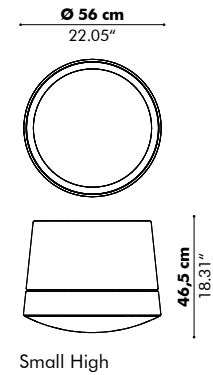

Models

Balance