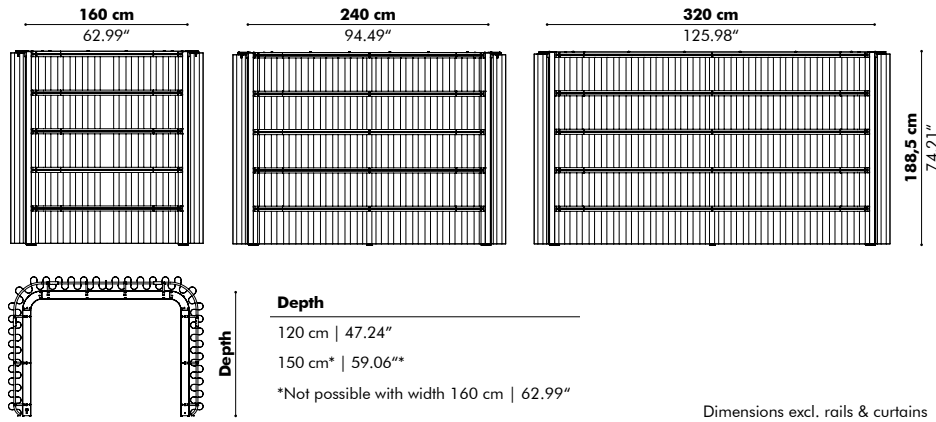

Models

High

The curtains add an extra layer of functionality, acting as an acoustic and visual shield to the outside world.