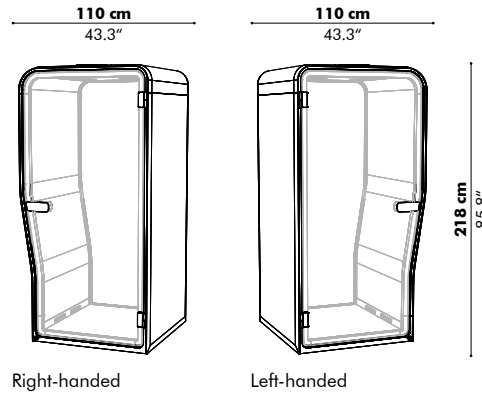

Models

BuzziNest Booth

Right-handed

Left-handed

Depth	Weight	Surface
107 cm 42.1"	310 kg 683 lbs	1.2 m ² 12 sqf

BuzziNest Pod

Depth	Weight	Surface
125 cm 49.2"	590 kg 1300 lbs	3 m ² 32 sqf

Select your framework (seen here in White Laminate) and choose from over 90 high-quality colorful fabrics and decorative prints. 3D patterns are not available for North America.