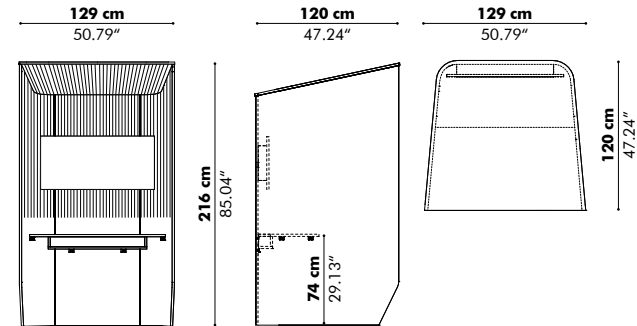

Models

Single

Standing

Targa

	Width
S	130 cm 51.18"
M	170 cm 66.93"
L	210 cm 82.68"

Patterns

3D Rib

3D Diamond