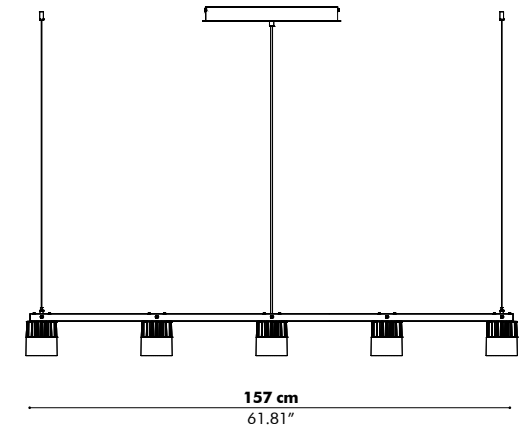

Quintet Spot