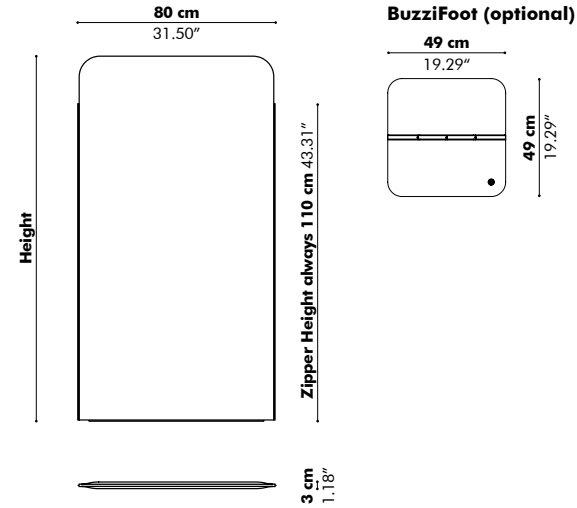

Model

	Height	Zipper Height
S	120 cm 47.24"	100 cm 39.37"
M	150 cm 59.06"	100 cm 39.37"
L	200 cm 78.74"	100 cm 39.37"

Panels

puller side pin side Label (only with Stop panel)

Finishes

Cover in BuzziFelt
Available in BuzziFelt Printed
Extra layer in fabric collections CAT A, B, C,
D, E possible
Zipper in black
(Check our application overview p. 346)