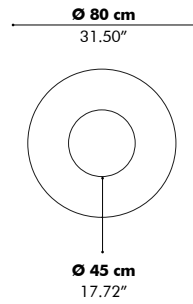

Models

Round Small