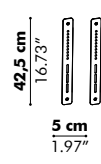

Universal Mount

For display or whiteboard