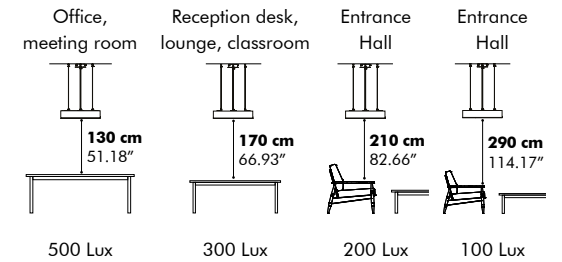

LUX levels

According to EN12464 (only on LUX levels) at full output

How to order

Fabric (collection > color)
Mounting
Color Temperature
Light: Diffuser, Dimming