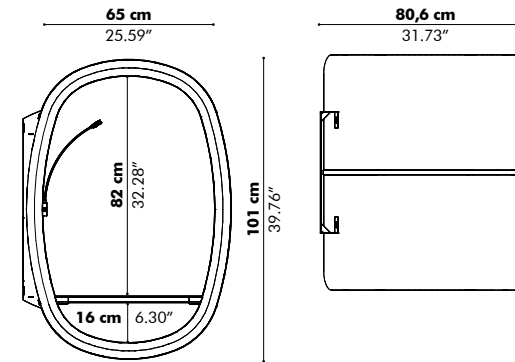

Model

Finishes

Acoustic foam upholstered element in CAT A, B, C, D, E
Worktop: Antwerp Oak, White Laminate with birch multiplex core or melamine with fibre board core in black or white
Wall connection: powder coated metal in black (RAL 9005)
LED light in black aluminium with two USB chargers