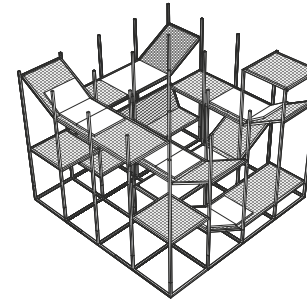

Models

The Tower Low

Overview