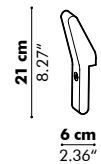

Hooks

Finish: Antwerp Oak