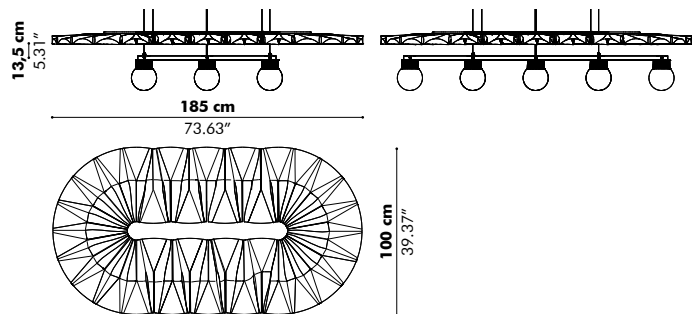

Models

Ripple M

Ripple L

Edel M

Edel L

Edel Long

The architectural folds maximize surface area and deliver exceptional acoustic performance.

BuzziPleat Edel Long can be paired with BuzziSol Trio or BuzziSol Quintet in either a Globe (pictured) or Spot iteration.