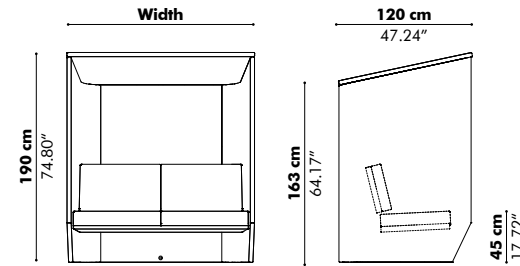

Booth

	Width
S	130 cm 51.18"
M	170 cm 66.93"
L	210 cm 82.68"

Booth Standing

	Width
S	130 cm 51.18"
M	170 cm 66.93"
L	210 cm 82.68"

Hub

	Width
S	130 cm 51.18"
M	170 cm 66.93"
L	210 cm 82.68"

Hub Open

	Width
S	130 cm 51.18"
M	170 cm 66.93"
L	210 cm 82.68"