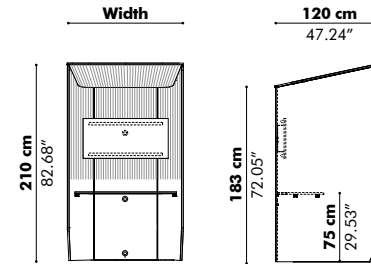

Booth

	Width
S	130 cm | 51.18"
M	170 cm | 66.93"
L	210 cm | 82.68"