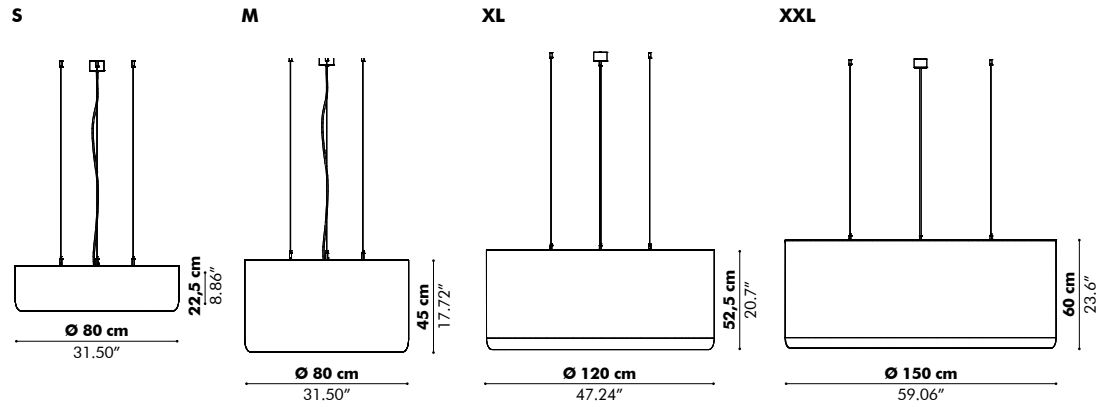

Models

Finishes

Upholstery in fabric collections CAT A, B, C, D, E
Metal frame in white (RAL 9010)
Metal ceiling canopy in white
Transparent power cable
(Check our application overview p. 346)

Mounting

Ceiling Suspended

Ceiling Suspended Straight
Fixing System Screw with 3 cables of 2 m - 78.74" or 4 m - 157.48" (black or alu)

Ceiling Suspended Split (Only for S and M)
Fixing System Screw with 3 split cables and 1 main cable, total length of 2 m - 78.74" or 4 m - 157.48" (black or alu)

Ceiling Mounted

Only for S and M

Light

S, M and XL (Disk Ø 470)

Input Voltage: 230V / 120V
Input Frequency: 50/60Hz
Lumen Output: 2545 Lm
Color Temperature: 3000K or 4000K (CE/CB)
Color Rendering Index: 90
Dimming: 1 - 10V or DALI (CE/CB)
Diffuser: milky (UGR22) or prismatic (UGR19) (CE/CB)
CE/CB certified / cULus listed

XXL (Disk Ø 670)

Input Voltage: 230V / 120V
Input Frequency: 50/60Hz
Lumen Output: 6232 Lm
Color Temperature: 3000K
Color Rendering Index: 90
Dimming: 1 - 10V
Diffuser: milky (UGR23)
CE/CB certified / cULus listed

LUX levels

To light up your space with optimal LUX levels, take the following measurements into account.