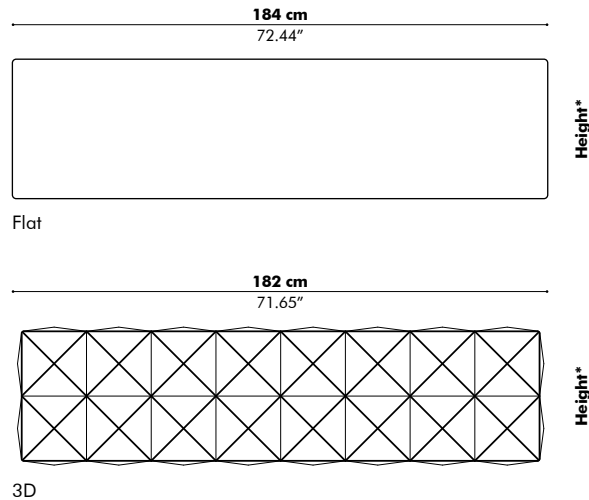

Quatro

* Check bottom options