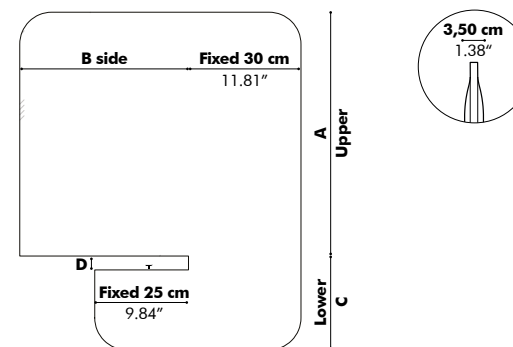

Model

A	B	C
45 cm | 17.72"	45 cm | 17.72"	25 cm | 9.84"
65 cm | 25.59"	65 cm | 25.59"	45 cm | 17.72"
85 cm | 33.46"		65 cm | 25.59"

Finishes

Cover in BuzziFelt
(Check our application overview p. 346)

Mounting

Desk mounted
Worktop Fix (L, L-Plus, XL)

Fix	Worktop Thickness	D
L	12 > 27 mm | 0.47" > 1.06"	4,1 cm | 1.61" Fix included
L-Plus	22 > 43 mm | 0.87" > 1.69"	5,7 cm | 2.24" Fix included
XL	45 > 57 mm | 1.77" > 2.24"	7,1 cm | 2.80" Fix included

Options

Bicolor (different color left/right)

How to order

Size (A, B, C)
BuzziFelt color
Straight or Round corner
Size fix