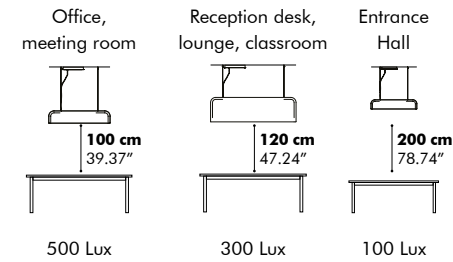

Large

According to EN12464 (only on LUX levels) at full output

How to order

Size
Height
Fabric (CAT > collection > color)
Mounting
Light: Dimming