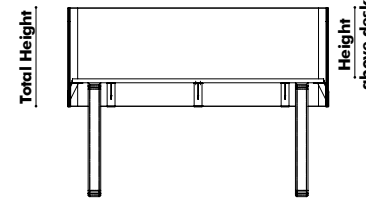

Models

Full

50 - 200 cm
19.69" - 78.74"