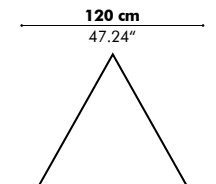

Triangle XL

Flat