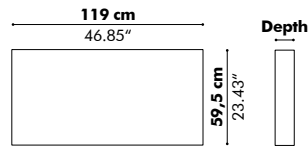

Models

Square

Depth Square

SQ-4	4 cm 1.57"
SQ-8	8 cm 3.15"
SQ-12	12 cm 4.72"

Square Wedge

Rectangular

Depth Rectangular

R-4	4 cm 1.57"
R-8	8 cm 3.15"
R-12	12 cm 4.72"