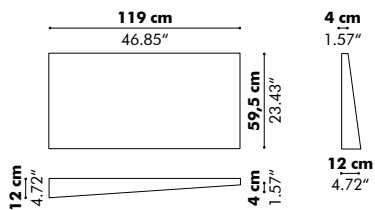

Rectangular WOSS

WOLS: Wedge on long side
WOSS: Wedge on short side