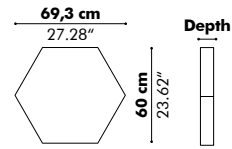

Rectangular WOLS

Rectangular WOSS

WOLS: Wedge on long side
WOSS: Wedge on short side

Hexa

Depth Hexa

Hexa-4	4 cm 1.57"
Hexa-8	8 cm 3.15"
Hexa-12	12 cm 4.72"

Penta

Depth Penta