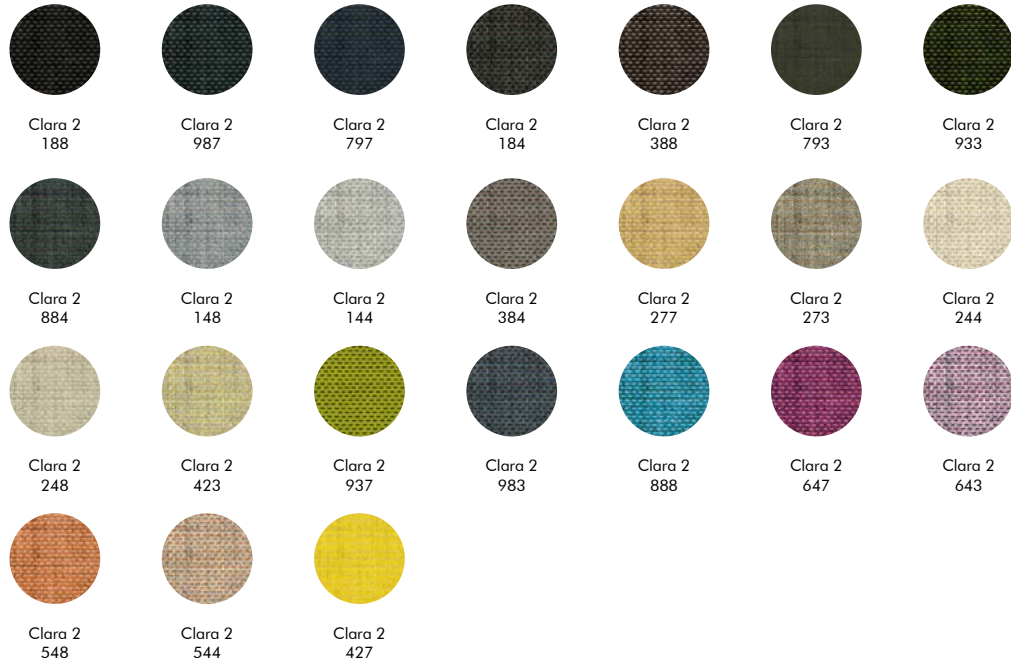

CAT B

Clara 2 kvadrat