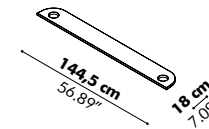

Bench

S

M

L

Finishes

Upholstery in fabric collections of CAT A
(Check our application overview p. 346)

Options

Backlight (LED)

Upholstered in sound-absorbing materials, BuzziVille provides an acoustic cocoon to focus or host a private meeting.

BuzziVille's soft edges and round shapes help to diffuse sound more efficiently.

Functional cutouts allow chargers to run through without clutter, so you can keep your laptop and smartphone powered.

Tablet

S

M

L

Finishes

Antwerp Oak

White Laminate

(Check our application overview p. 346)

Split panel

95 cm
37.40"

Height

120 cm | 47.24"

135 cm | 53.15"

Finishes

Upholstery in fabric collections CAT A, B
(Check our application overview p. 346)

Electrification Unit

Netbox Point

Set Point comes with 3 communication modules
(1 x HDMI, 1 x DATA, 1 x USB) | Select 2 to connect to the Netbox Point

Socket Type:

F NL|DE|LUX

G UK

E BE|FR

B US

HDMI

DATA

USB
(not charging)

How to order

Components

Size

Finish

Options

Need help? project.care@buzzi.space