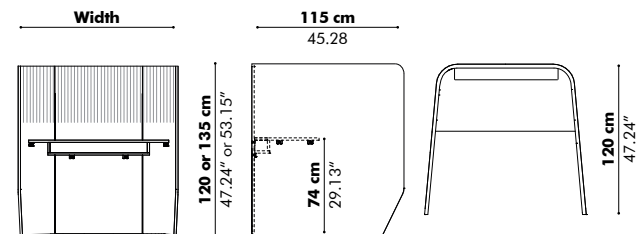

Models

Single

Standing

Targa

	Width
S	130 cm 51.18"
M	170 cm 66.93"
L	210 cm 82.68"

Patterns

3D Rib

3D Diamond