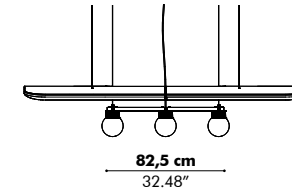

Sol Globe Trio