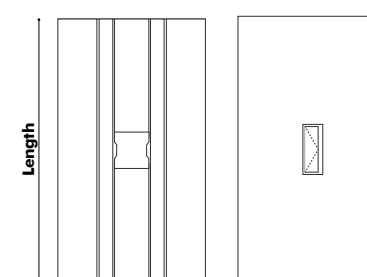

Tabletop wood

Tabletop HPL*

Length	160 cm | 62.99"	180 cm | 70.87"	200 cm | 78.74"	220 cm | 86.61"	240 cm | 94.49"
Depth	80 cm | 31.50**	90 cm | 35.43"	100 cm | 39.37"	120 cm | 47.24"	

* HPL worktop always without grooves, ** 80 cm - 31.50" only available for Meet High. Cable entry not possible.