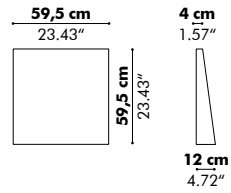

Models

Square

Depth Square

SQ-4	4 cm 1.57"
SQ-8	8 cm 3.15"
SQ-12	12 cm 4.72"

Square Wedge

Rectangular

Depth Rectangular

R-4	4 cm 1.57"
R-8	8 cm 3.15"
R-12	12 cm 4.72"