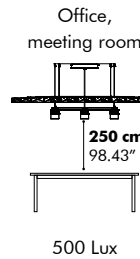

Sol Trio Spot