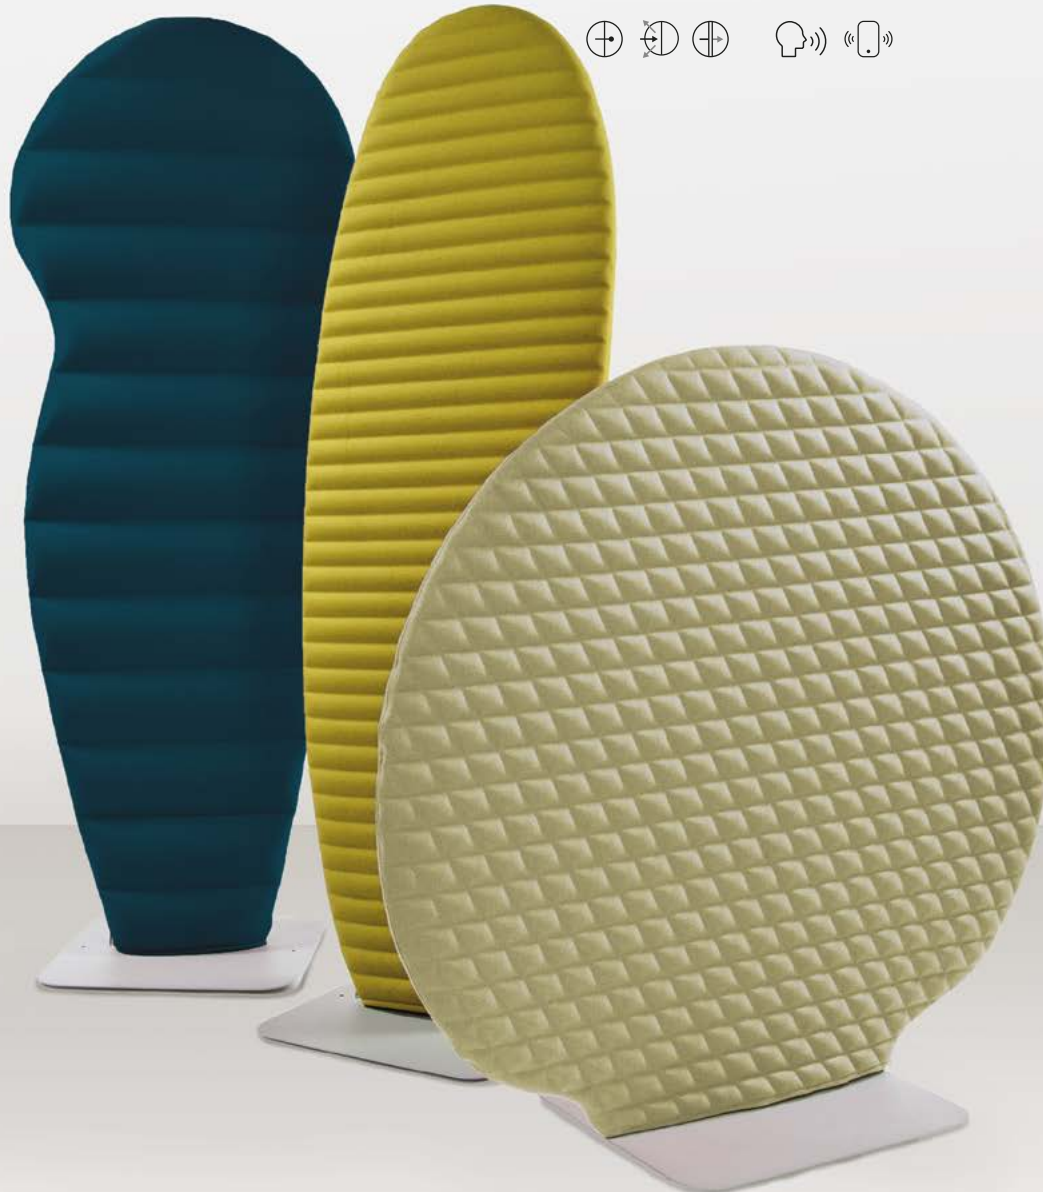

BuzziPlant

— By Anthony Duffeleer

A whimsical sound-absorbing screen

BuzziPlant is a fun and decorative room divider that helps balance sound in an open space while providing visual privacy. Available in three different shapes, the acoustic solution is also an easy biophilic addition.

Models

Mobi

Surf

Doldi

Baseplate

Finishes

Upholstery in fabric collections CAT A, B, C, D, E
Baseplate in metal alu color (RAL 9006) or black (RAL 9005)
(Check our application overview p. 346)