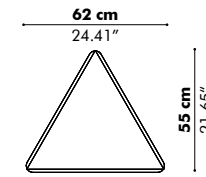

Models

Wedge

	Height
S	120 cm 47.24"
M	155 cm 61.02"
L	190 cm 74.80"

Cylinder

Beam

BuzziTotem is anchored securely on a metal baseplate. Add optional wheels to move the solution around with ease.

Finishes

Upholstery in fabric collections CAT A, B, C, D, E
Baseplate in black (RAL 9005) or wooden bottom with plastic feet
(Check our application overview p. 346)