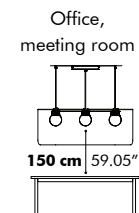

Beam Globe

500 Lux