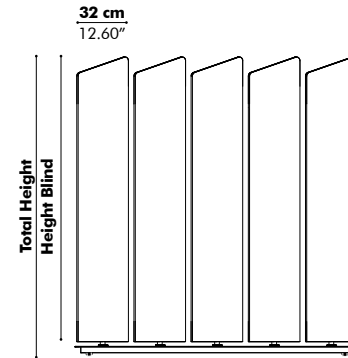

BuzziBlinds

— By Alain Gilles

An office divider with a twist

BuzziBlinds is a stylish office divider that provides acoustic and visual privacy in open-plan spaces. With internal air gaps, the S-shaped aluminum fins are specifically engineered to capture sound waves, thereby helping reduce sound transfers between zones.

Model

	Height Blind	Total Height
M	150 cm | 59.06"	155 cm | 61.02"
L	185 cm | 72.83"	190 cm | 74.80"

Baseplate

Models & Patterns

Blinds

Straight   Wedge   Beach   Arch

Straight Lines 1   Wedge Lines 1   Beach Lines 1   Arch Lines 1

Finishes

Cover in BuzziFelt

Available in BuzziFelt Printed

Extra layer in fabric collections CAT A, B, C, D, E possible for Blinds without v-cut lines.

Baseplate in metal black (RAL 9005) or white (RAL 9010) (Check our application overview p. 346)

Options

Bicolor

Wheels

How to order

Model & Pattern

Size

Color baseplate

Fabric (CAT > collection > color)

Options

BuzziBlinds is topped off with impeccable stitch detailing.