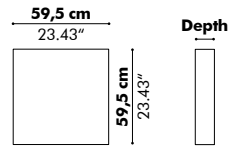

Models

Square

Depth Square

SQ-4	4 cm 1.57"
SQ-8	8 cm 3.15"
SQ-12	12 cm 4.72"

Square Wedge

Rectangular

Depth Rectangular

R-4	4 cm 1.57"
R-8	8 cm 3.15"
R-12	12 cm 4.72"