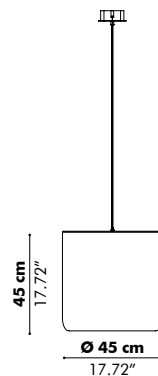

Models

Small