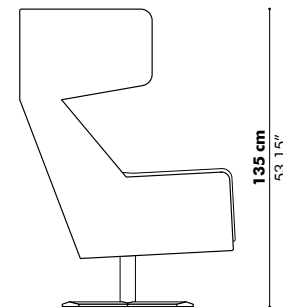

Model

BuzziMe

71,5 cm
28.15"

93,5 cm
36.81"