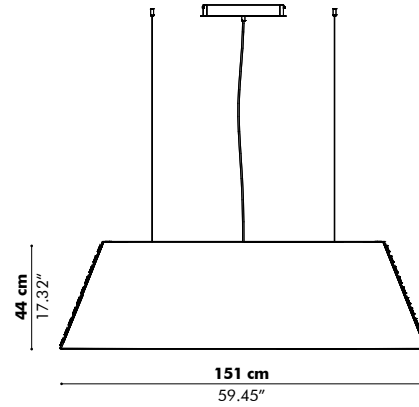

Beam

Finishes

Shade in one layer of BuzziFelt
Lace in black, white or fluo orange
Metal frame in black (RAL 9005), white (RAL 9010), uncoated aluminum or fluo orange* (RAL 2005)
(Check our application overview p. 346)
* Only for Medium

Light

Medium

Retrofit

Excl. lightbulb
E27, max 60W
E26, max 100W
Metal ceiling canopy in black
Fabric power cable in black,
red or fluo orange
(only CE/CB)
CE/CB certified / cULus listed

LED Globe LED Spot

Diffuser: glass globe
or reflector spot
Input Voltage: 110 - 240V
Input Frequency: 50/60Hz
Lumen Output: 1500 Lm
Color Temperature: 3000K
Color Rendering Index: 90
Dimming: 0 - 10V or Dali (CE/CB)
Metal ceiling canopy in black
Fabric power cable in black
CE/CB certified / cULus listed

Mounting

Ceiling Suspended
Fixing System Screw with 2 cables of 2 m - 78.74"
or 5 m - 196.85" (black or alu)

Beam

LED Globe LED Spot

Diffuser: glass globe or
reflector spot
Input Voltage: 110 - 240V
Input Frequency: 50/60Hz
Lumen Output: 3 x 1500 Lm
Color Temperature: 3000K
Color Rendering Index: 90
Dimming: 0 - 10V
Metal ceiling canopy in black
Fabric power cable in black
CE/CB certified / cULus listed

LUX levels

To light up your space with optimal LUX levels, take the following measurements into account.