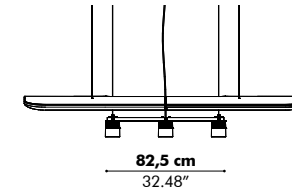

Sol Spot Trio