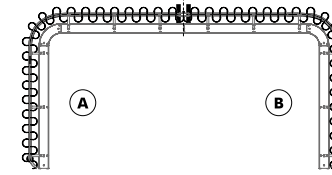

Curtains

2 pcs symmetrical