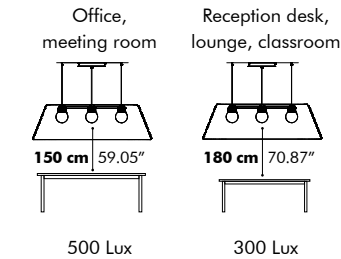

Beam Spot

Beam Globe

According to EN12464 (only on LUX levels) at full output

How to order

Size
Color frame
BuzziFelt color
Color lace
Color power cable (Retrofit)
Color ceiling canopy (Retrofit)
Mounting
Light: Light option, Dimming