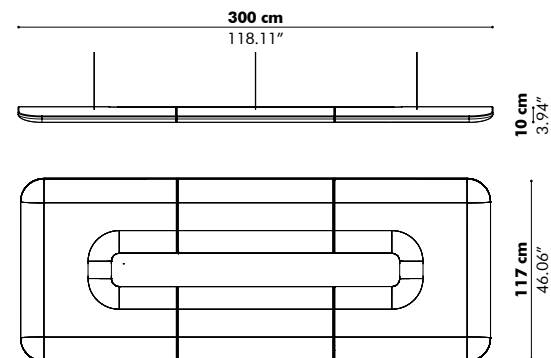

Finishes

Upholstery in fabric collections CAT A, B, C, D, E
(Check our application overview p. 346)

Mounting

Ceiling Suspended
Fixing System Screw with 4 or 6 cables of 2 m - 78.74" or 5 m - 196.85" (black or alu)

The acoustic panel can be mounted straight or slanted, with a maximum angle of 20° to create a more secluded setting.

How to order

Size
Fabric (CAT > collection > color)
Mounting