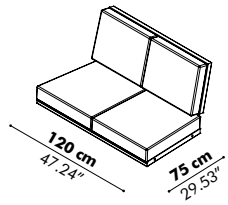

Bench

S

M

L

Finishes

Upholstery in fabric collections of CAT A
(Check our application overview p. 346)

Options

Backlight (LED)

Upholstered in sound-absorbing materials, BuzziVille provides an acoustic cocoon to focus or host a private meeting.

BuzziVille's soft edges and round shapes help to diffuse sound more efficiently.

Functional cutouts allow chargers to run through without clutter, so you can keep your laptop and smartphone powered.

Tablet

S

M

L

Finishes

Antwerp Oak

White Laminate

(Check our application overview p. 346)

Split panel

95 cm

37.40"

Height

120 cm | 47.24"

135 cm | 53.15"

Finishes

Upholstery in fabric collections CAT A, B
(Check our application overview p. 346)

Electrification Unit

Netbox Point

Set Point comes with 3 communication modules
(1 x HDMI, 1 x DATA, 1 x USB) | Select 2 to connect to the Netbox Point

Socket Type:

F NL|DE|LUX

G UK

E BE|FR

B US

HDMI

DATA

USB
(not charging)

How to order

Components

Size

Finish

Options

Need help? project.care@buzzi.space