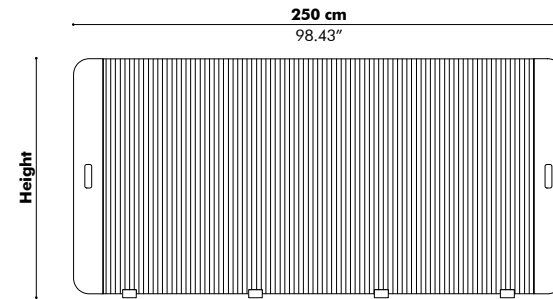

Model

Height

120 cm | 47.24"

150 cm | 59.06"

Finishes

2 layers of Sliced BuzziFelt with felt core
Handles in felt & 4 feet in wood
(Check our application overview p. 346)

Options

Bicolor (different color front/back)