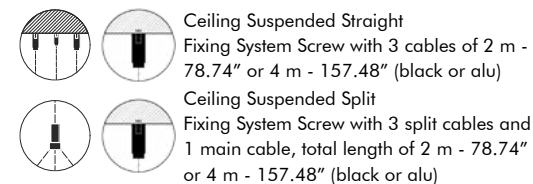

Mounting

How to order

BuzziFelt Color inside
BuzziFelt Color outside
Mounting
Light: Color Temperature, Dimming, Diffuser