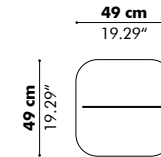

Baseplate

Finishes

Upholstery in fabric collections CAT A, B, C, D, E
Baseplate in metal alu color (RAL 9006) or black (RAL 9005)
(Check our application overview p. 346)