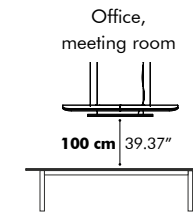

LED Line 113

500 Lux