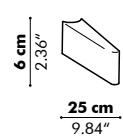

Flag

Finish: Antwerp Oak