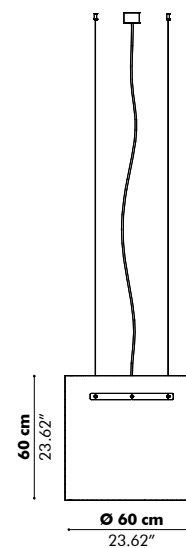

Model

Front