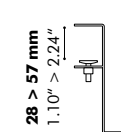

BuzziDesk

— By Sas Adriaenssens

A desk privacy screen

Instantly carve out your own space with this easy-to-install desk privacy screen. BuzziDesk helps reduce sound transfers from other workstations so you can focus while staying connected with colleagues.

Model

Finishes

Cover in BuzziFelt
Extra layer in fabric collections CAT A, B, C, D, E possible
BuzziFix in black (RAL 9005), white (RAL 9010) or alu color (RAL 9006)
(Check our application overview p. 346)

Options

Bicolor

How to order

Size (W x H)
Fabric (CAT > collection > color)
Straight or Round corner
BuzziFix
Options

BuzziFix

Bold

L

L-Plus

XL

Twin**

Magnet*

Part A

Part D

Part B

Part C

* Magnet only to be used for BuzziDesk:
H ≤ 40 cm - 15.75" and W ≤ 160 cm - 62.99"
** Screws included

Thin

F L

F L-Plus

F XL

U

Y L

Y L-Plus

Y XL

Twin Light**

Foot*

* Foot only to be used with BuzziDesk:
H ≤ 40 cm - 15.75" and W ≤ 160 cm - 62.99"
** Screws included