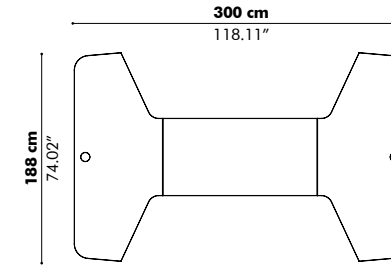

Worktops

WT Club

WT Cocoon

WT Flat

WT Shape

Right

Left

WT Triangle

Right

Left

Finishes

Cable entry 80 mm | 3.15" (Cutout Side) or
80 mm x 320 mm | 3.15" x 12.59" (Cutout Central)

(Check our application overview p. 346)