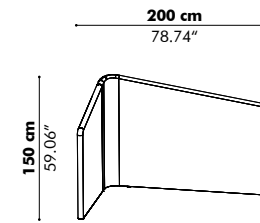

Wedge

BuzziShield Hook
Wedge Medium Left