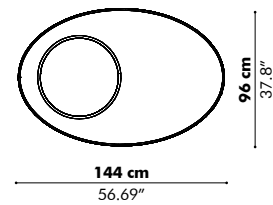

Oval Medium

Patterns

Round Flat

Round Rib

Round Leaf

Round Drop

Oval Flat

Oval Rib

Oval Leaf

Finishes

Upholstery in fabric collections CAT A, B, C, D, E
Metal ceiling canopy in white
Transparent power cable
(Check our application overview p. 346)

Mounting

Ceiling Suspended

Ceiling Suspended Split
Fixing System Screw with 3 split cables
and 1 main cable, total length of 4 m -
157.48" (alu)*

*Moon Oval with additional cable & Fixing System Split

Ceiling Mounted

Only for model round

Light

Input Voltage: 230V / 120V
Input Frequency: 50/60Hz
Lumen Output: 2545 Lm
Color Temperature: 3000K or 4000K (CE/CB)
Color Rendering Index: 90
Dimming: 1 - 10V or Dali (CE/CB)
Diffuser: milky (UGR22) or prismatic (UGR19) (CE/CB)
CE/CB certified / cULus listed