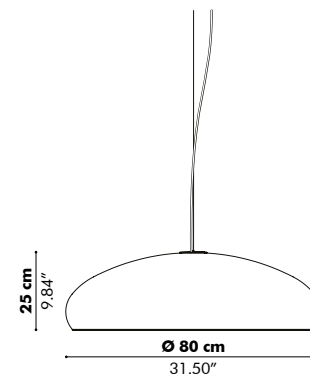

Model

Finishes

Upholstery in fabric collections CAT A, B, C, D, E
 Metal ceiling canopy in white
 Transparent power cable
 (Check our application overview p. 346)

Mounting

Ceiling Suspended Straight
 Fixing System Screw with 1 cable of 2 m - 78.74"
 or 4 m - 196.85" (black or alu)