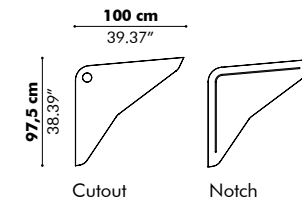

WT Triangle

Right

Left