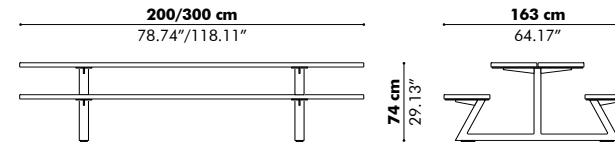

Models

Finishes

Base in powder coated steel black (RAL 9005) or white (RAL 9010)
Worktop & seats in powder coated aluminum black (RAL 9005) or white (RAL 9010), Oak*

* Not suitable for outdoor use