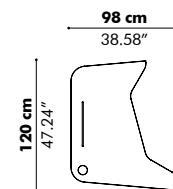

Worktops

WT Club

WT Cocoon

WT Flat

WT Shape

Right

Left

WT Triangle

Right

Left

Finishes

Cable entry 80 mm | 3.15" (Cutout Side) or
80 mm x 320 mm | 3.15" x 12.59" (Cutout Central)

(Check our application overview p. 346)