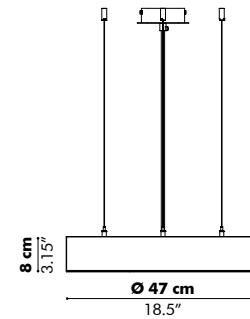

Model

Finishes

Upholstered ring in fabric collection CAT A
Metal body in white (RAL 9010)
Black metal ceiling canopy
Black fabric power cable
(Check our application overview p. 346)

Mounting

Ceiling Suspended

Ceiling Suspended Straight
Fixing System Screw with 3 cables of 2 m - 78.74" or 5 m - 196.85" (black or alu)

Ceiling Suspended Split
Fixing System Screw with 3 split cables and 1 main cable, total length of 2 m - 78.74" or 5 m - 196.85" (black or alu)

Ceiling Mounted

Light

Input Voltage: 220V-240V / 120V
Input Frequency: 50/60Hz
Lumen Output: 3170 Lm
Color temperature: 3000K or 4000K
Color Rendering Index: 90
Dimming: 1 - 10V or Dali
Diffuser: milky (UGR22) or prismatic (UGR19)
CE/CB certified / cULus listed