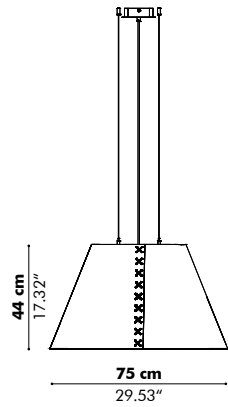

Models

Medium