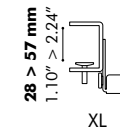

XL

Twin**

Magnet*

Part A

Part D

Part B

Part C

* Magnet only to be used for BuzziDesk:
H ≤ 40 cm - 15.75" and W ≤ 160 cm - 62.99"
** Screws included