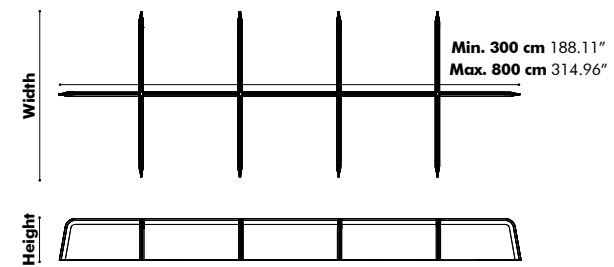

Models

Desk Cross 4

Desk Cross 6

Desk Cross 8

Desk Cross 10

Desk Cross 12

Height

35 cm | 13.78"
45 cm | 17.72"
55 cm | 21.65"