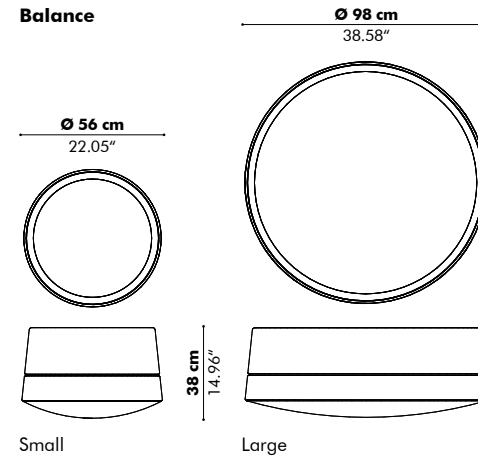

Models

Balance