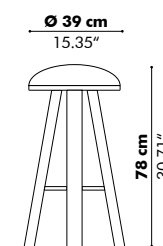

BuzziMilk

— By Alain Gilles

A classic milk stool

BuzziMilk is a rustic-meets-modern take on the old farmhouse favorite that can additionally be elevated with an upholstered seat. Available in different heights and finishes, BuzziMilk is easy to pair with any existing table or décor.

Models

Stool

Counter

Bar

Stool All Wood

Bench

Finishes

Frame

Seating

Upholstery in fabric collections CAT A, B, C, D, E, Leather (Check our application overview p. 346)

How to order

Model
Wood finish
Fabric (CAT > collection > color)

Opt for an upholstered seat in one of our many fabrics.

BuzziMilk sits on four solid wood legs, available in various finishes.