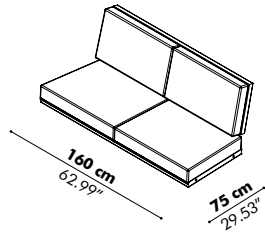

Bench

S

M

L

Finishes

Upholstery in fabric collections of CAT A
(Check our application overview p. 346)

Options

Backlight (LED)

Upholstered in sound-absorbing materials, BuzziVille provides an acoustic cocoon to focus or host a private meeting.

BuzziVille's soft edges and round shapes help to diffuse sound more efficiently.

Functional cutouts allow chargers to run through without clutter, so you can keep your laptop and smartphone powered.

Tablet

S

M

L

Finishes

Antwerp Oak

White Laminate

(Check our application overview p. 346)

Split panel

95 cm

37.40"

Height

120 cm | 47.24"

135 cm | 53.15"

Finishes

Upholstery in fabric collections CAT A, B
(Check our application overview p. 346)

Electrification Unit

Netbox Point

Set Point comes with 3 communication modules
(1 x HDMI, 1 x DATA, 1 x USB) | Select 2 to connect to the Netbox Point

Socket Type:

F NL|DE|LUX

G UK

E BE|FR

B US

HDMI

DATA

USB
(not charging)

How to order

Components

Size

Finish

Options

Need help? project.care@buzzi.space