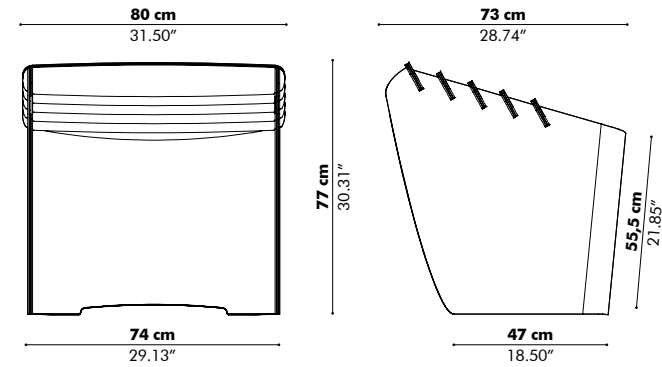

Model

Finishes

Bicolor: BuzziFelt Anthracite and Offwhite
3 layers of felt: 2 layers of BuzziFelt with furniture felt core
(Check our application overview p. 346)