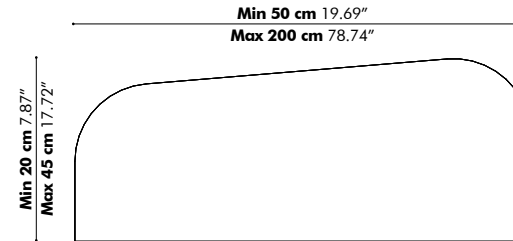

Wedge

Finishes

3 layers of felt: 2 layers of BuzziFelt* with furniture felt core
Round corners or wedge
Fix in black (RAL 9005) or white (RAL 9010)
(Check our application overview p. 346)

Options

Connection part:

X

H

Mounting

Desk mounted

Fix Y L Worktop: 12 > 27 mm | 0.47" > 1.06"

Fix Y L-Plus Worktop: 18 > 43 mm | 0.71" > 1.69"

Fix Y XL Worktop: 28 > 57 mm | 1.10" > 2.24"

How to order

Size (W x H),
BuzziFelt* color
Round corners or wedge
Type of fix
Color of fixes
Option

* Not available in Ecobrown 58