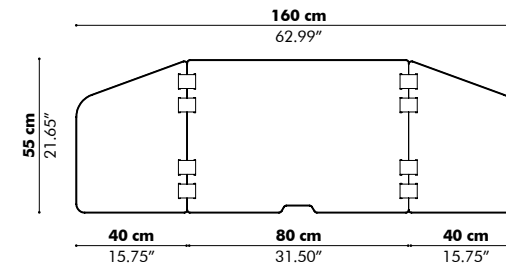

BuzziTripl Home

— By BuzziSpace Studio

A work-from-home cocoon

BuzziTripl Home is a free-standing desk and room partition, made of three layers of felt, that can be used in conjunction (or separately) to create a temporary office at home. Specially designed with today's compact homes in mind, both BuzziTripl Home Low and BuzziTripl Home High are foldable and lightweight, making for convenient storage, whether it be in the closet or under a bed.

Models

Low

High

Finishes

3 layers of felt: 1 layer of BuzziFelt OffWhite, 1 layer of BuzziFelt Anthracite, furniture felt core
(Check our application overview p. 346)

How to order

Model

BuzziTripl can be folded and stored easily under the bed or in a cupboard.

Create a small, temporary office for focused work on your kitchen table with BuzziTripl Home Low.