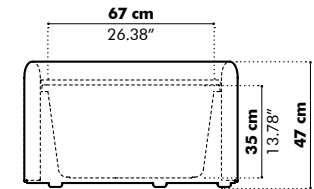

Small

Finishes

Upholstery in fabric collections CAT A, B, C, D, E
Baseplate in black MDF with plastic feet
(Check our application overview p. 346)

How to order

Model
Size
Fabric (CAT > collection > color)