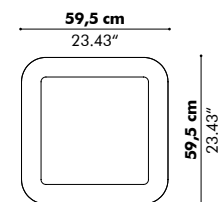

Models

Square