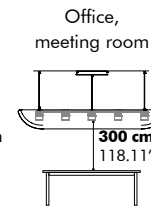

Sol Quintet Spot