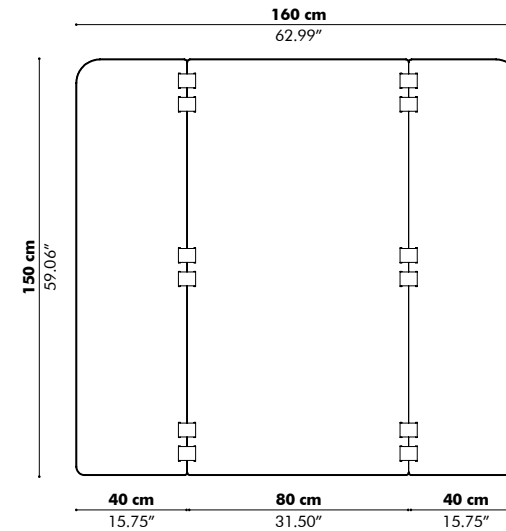

High

Finishes

3 layers of felt: 1 layer of BuzziFelt OffWhite, 1 layer of BuzziFelt Anthracite, furniture felt core
(Check our application overview p. 346)

How to order

Model