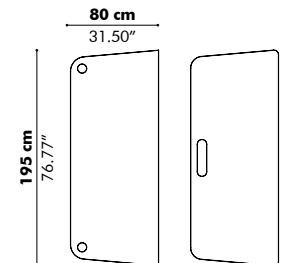

Worktops

WT Club

WT Cocoon

WT Flat

WT Shape

Right

Left

WT Triangle

Right

Left

Finishes

Cable entry 80 mm | 3.15" (Cutout Side) or
80 mm x 320 mm | 3.15" x 12.59" (Cutout Central)

(Check our application overview p. 346)