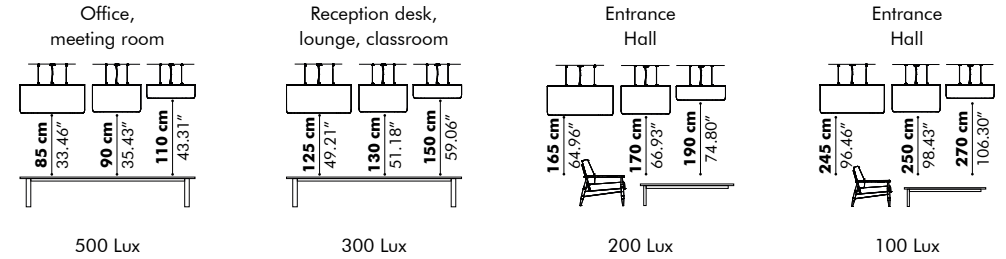

Models

Finishes

Upholstery in fabric collections CAT A, B, C, D, E
Metal frame in white (RAL 9010)
Metal ceiling canopy in white
Transparent power cable
(Check our application overview p. 346)

Mounting

Ceiling Suspended

Ceiling Suspended Straight
Fixing System Screw with 3 cables of 2 m - 78.74" or 4 m - 157.48" (black or alu)

Ceiling Suspended Split (Only for S and M)
Fixing System Screw with 3 split cables and 1 main cable, total length of 2 m - 78.74" or 4 m - 157.48" (black or alu)

Ceiling Mounted

Only for S and M

Light

S, M and XL (Disk Ø 470)

Input Voltage: 230V / 120V
Input Frequency: 50/60Hz
Lumen Output: 2545 Lm
Color Temperature: 3000K or 4000K (CE/CB)
Color Rendering Index: 90
Dimming: 1 - 10V or DALI (CE/CB)
Diffuser: milky (UGR22) or prismatic (UGR19) (CE/CB)
CE/CB certified / cULus listed

XXL (Disk Ø 670)

Input Voltage: 230V / 120V
Input Frequency: 50/60Hz
Lumen Output: 6232 Lm
Color Temperature: 3000K
Color Rendering Index: 90
Dimming: 1 - 10V
Diffuser: milky (UGR23)
CE/CB certified / cULus listed

LUX levels

To light up your space with optimal LUX levels, take the following measurements into account.

S, M and XL

XXL

According to EN12464 (only on LUX levels) at full output

How to order

Model
Fabric (CAT > collection > color)
Mounting
Light: Color Temperature*, Dimming*, Diffuser*
* Only for S, M, XL