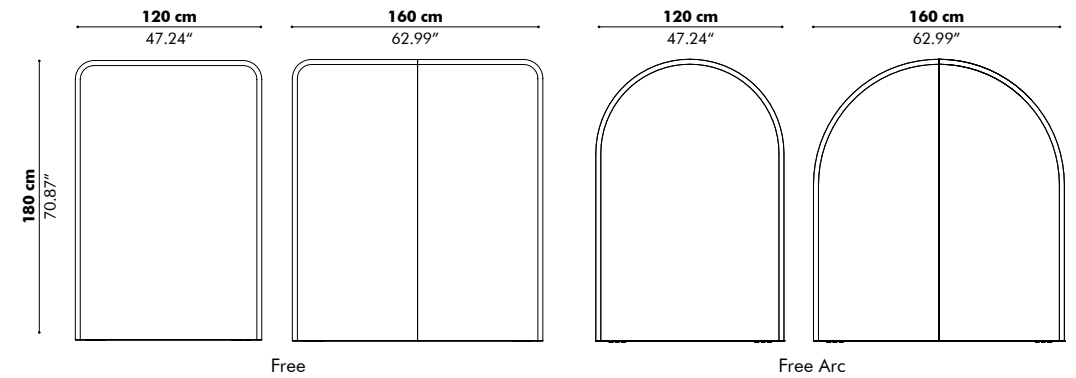

High

Finishes

Upholstery in fabric collections CAT A, B, C, D, E
2 baseplates included in powder coated black metal (RAL 9005)
(Check our application overview p. 346)

How to order

Model
Size
Fabric (CAT > Collection > color)