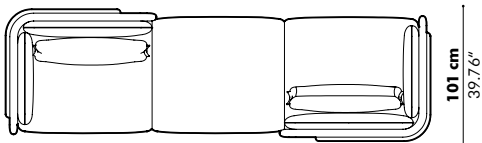

Models

Original AG103 - Left open

Low

Medium

High + Medium

High

324 cm
127.60"

101 cm
39.76"