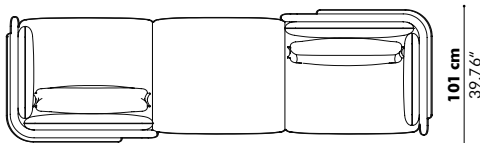

Original AG103 - Right open

Low

Medium

High + Medium

High

324 cm
127.60"

101 cm
39.76"

Original AG102 - Left open