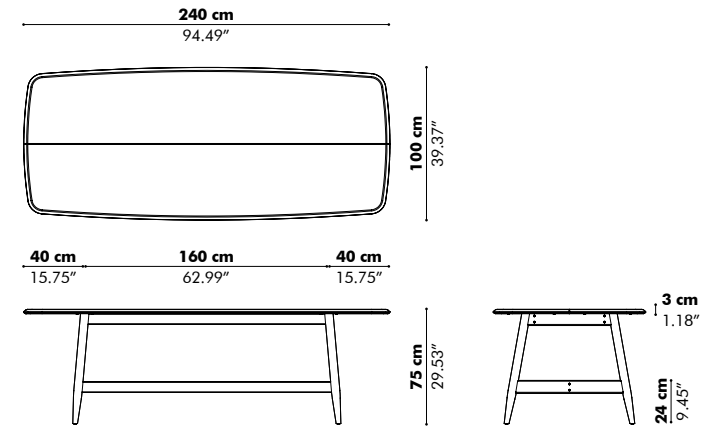

Model

Finishes

Legs and Tabletop