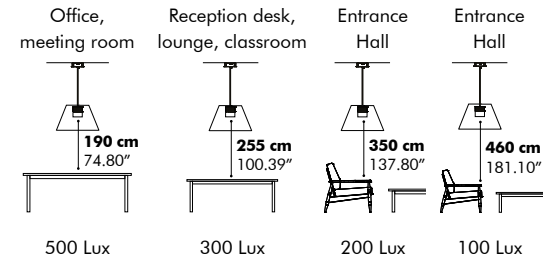

Medium Spot

Medium Globe

Only for decorative lighting effect