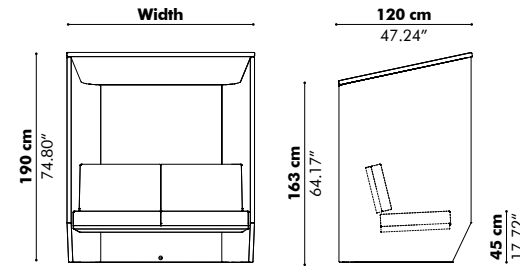

— Predefined setups

Models

Booth

Width
102,5 cm
40,35"

- S** 130 cm | 51.18"
- M** 170 cm | 66.93"
- L** 210 cm | 82.68"

Booth Standing

Width
102,5 cm
40,35"

Hub

Width
102,5 cm
40,35"

- S** 130 cm | 51.18"
- M** 170 cm | 66.93"
- L** 210 cm | 82.68"

Hub Open

Width
102,5 cm
40,35"

- S** 130 cm | 51.18"
- M** 170 cm | 66.93"
- L** 210 cm | 82.68"

Desk

	Width Worktop	Height	Depth
S	125 cm 49.21"	120 cm 47.24"	165 cm 64.96"
M	165 cm 64.96"	135 cm 53.15"	205 cm 80.71"
L	205 cm 80.71"		