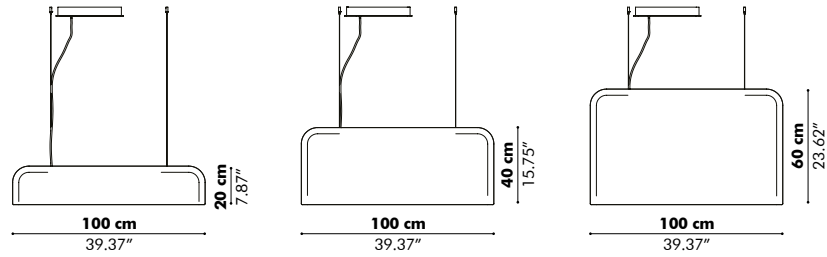

Models

Medium