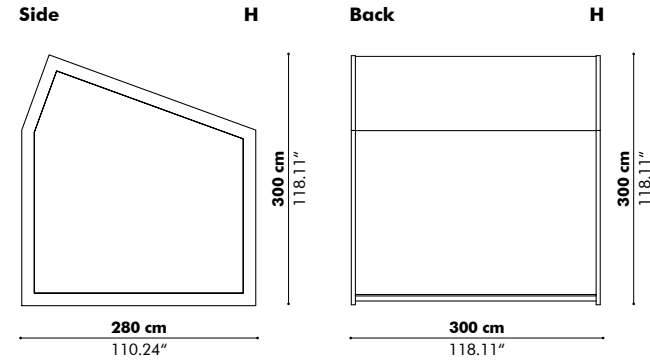

BuzziShed

— By Jean-Pierre Galeyn & BuzziSpace Studio

An outdoor workspace

BuzziShed allows you to take your work outside without having to worry about rain or the sun's glare on your laptop or smartphone. Furnish BuzziShed with a range of seating elements and tables to form the ultimate outdoor meeting and work area.

Models

Top

Finishes

Frame in galvanized steel
Cover in orchestra fabric (check our website)
Floor in antiskid outdoor plywood
(Check our application overview p. 346)

Options

Gutter available to connect two sheds (not possible with closed shed)
Custom fabric print on request

How to order

Model
Color orchestra fabric
Options