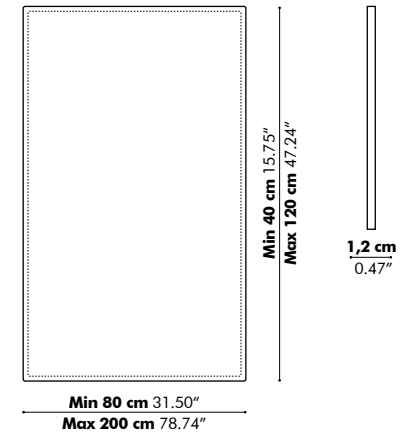

Model

Finishes

2 layers of BuzziFelt stitched together
Extra layer in fabric collections CAT A, B, C, D, E possible
(Check our application overview p. 346)

Mounting

Adhesive tape or magnetic tape on backside
Mounting on vertical surfaces only
Not recommended for ceiling applications

How to order

Size (W x H)
Fabric (CAT > collection > color)
Mounting