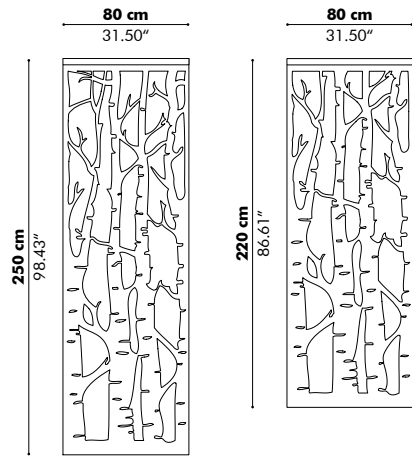

Models

Patterns

* Pattern will be modified for ceiling and floor suspended option.

Finishes

2 layers of BuzziFelt and metal profile in black (RAL 9005) or white (RAL 9010)
Available in BuzziFelt Printed
(Check our application overview p. 346)

Mounting

Ceiling or Wall Mounted
(black or white profile)

Ceiling Suspended
with 2 cables of 2 m - 78.74" or 5 m - 196.85"

Ceiling and Floor Suspended
with 2 cables of 2 m - 78.74" or 5 m - 196.85"
on ceiling and 2 cables of 2 m - 78.74" on floor

Options

Bicolor
Rail System* in black or white (320 cm - 125.98"):
Rail for 1 Falls + gliders
Rail for 2 Falls + gliders
Rail for 3 Falls + gliders
Extra rail for extension
* Only possible with Ceiling Mounted or Ceiling Suspended
(must be ordered separately)

How to order

Size
Pattern
BuzziFelt** color
Mounting
Color profile
Options
** Not available in Ecobrown 58

BuzziFalls can be mounted or suspended from the wall or ceiling.

Choose from 18 patterns or opt for a bi-color variation, as seen here in BuzziFelt Mokka and BuzziFelt StoneGrey.