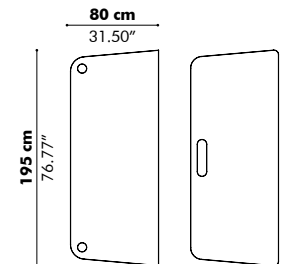

Available in different configurations, models and colors, you can configure this freestanding system according to the requirements of any space.

Organize open floor plan environments into different spaces and customize them with various accessories, e.g. individual desks, chairs, and shelves.

Worktops

WT Club

WT Cocoon

WT Flat

WT Shape

WT Triangle

Finishes

Cable entry 80 mm | 3.15" (Cutout Side) or 80 mm x 320 mm | 3.15" x 12.59" (Cutout Central)

(Check our application overview p. 346)