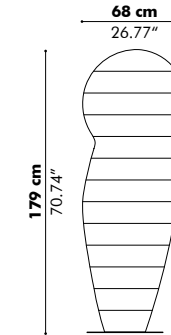

BuzziPlant

— By Anthony Duffeleer

A whimsical sound-absorbing screen

BuzziPlant is a fun and decorative room divider that helps balance sound in an open space while providing visual privacy. Available in three different shapes, the acoustic solution is also an easy biophilic addition.

Models

Mobi

Surf

Doldi

Baseplate

Finishes

Upholstery in fabric collections CAT A, B, C, D, E
Baseplate in metal alu color (RAL 9006) or black (RAL 9005)
(Check our application overview p. 346)

How to order

Model
Fabric (CAT > collection > color)
Color baseplate

BuzziPlant's 3D pattern effectively diffuses sound waves.