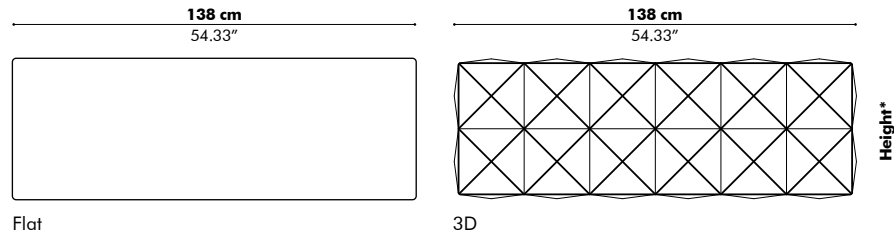

Models

Solo

Trio

Quatro

* Check bottom options

With a large surface area, the pouf compensates largely for the absence of other sound-absorbing elements, helping to create an acoustically-balanced space.

Patterns

Bottom

Finishes

Cube Flat: A, B, C, D, E
Cube 3D: A, E
(Check our application overview p. 346)

How to order

Model
Bottom
Pattern*
Fabric (CAT > collection > color)
* Only for BuzziCube 3D