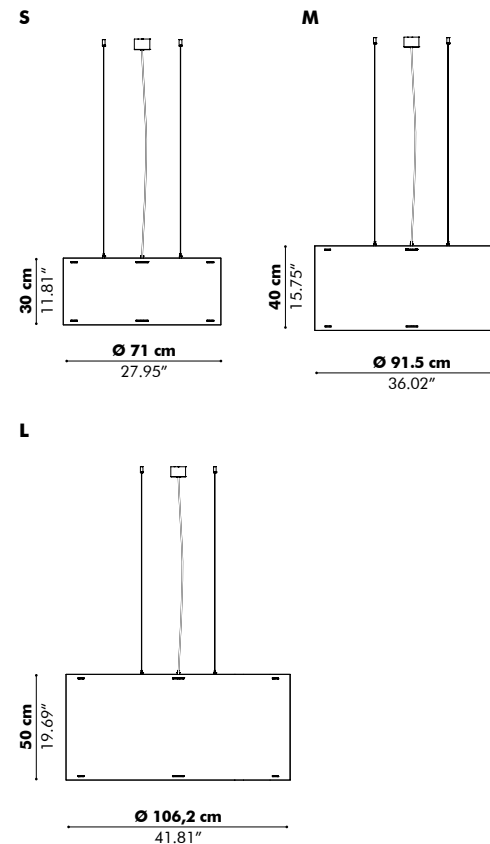

BuzziTrom

— By BuzziSpace Studio

Functional lighting with acoustic abilities

BuzziTrom is our first functional acoustic lighting solution crafted from a dual layer of felt that works on speech and high tones. Its cylindrical design traps sound waves within the radius of its frame; meanwhile, the exterior helps diffuse sound energy.

Models

Light

Input Voltage: 230V / 120V
Input Frequency: 50/60Hz
Lumen Output: 2545 Lm
Color Temperature: 3000K or 4000K (CE/CB)
Color Rendering Index: >90
Dimming: 1 - 10V or Dali (CE/CB)
Diffuser: milky (URG22) or prismatic (UGR19) (CE/CB)
CE/CB certified / cULus listed

Options

Bicolor (inside or outside in different felt color)

LUX levels

To light up your space with optimal LUX levels, take the following measurements into account.

According to EN12464 (only on LUX levels) at full output

Finishes

Shade with an inside and outside layer of BuzziFelt finished with push buttons in glossy black
Metal frame in black (RAL 9005)
Metal ceiling canopy in white
Transparent power cable
(Check our application overview p. 346)

Mounting

How to order

BuzziFelt Color inside
BuzziFelt Color outside
Mounting
Light: Color Temperature, Dimming, Diffuser