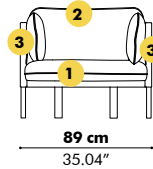

Models

DO 101

Cushions (all models):

- 1 | Seating cushion
- 2 | Back cushion
- 3 | Decorative cushion (optional)