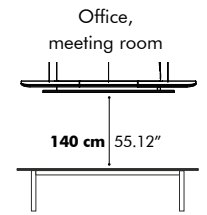

LED Line 225

500 Lux