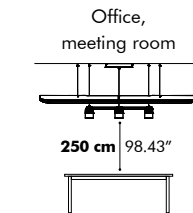

Sol Trio Spot

500 Lux