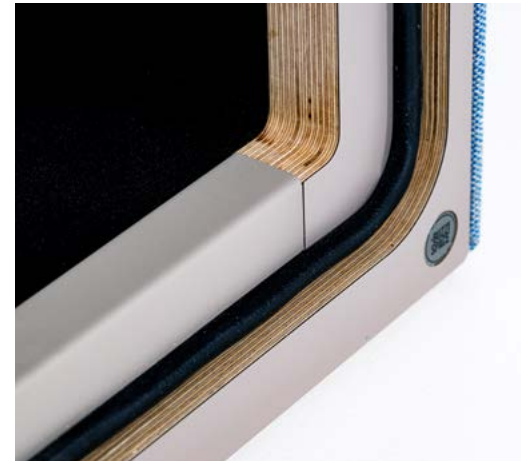

Models

BuzziNest Booth

Right-handed

Left-handed

Depth	Weight	Surface
107 cm 42.1"	310 kg 683 lbs	1.2 m ² 12 sqf

BuzziNest Pod

Depth	Weight	Surface
125 cm 49.2"	590 kg 1300 lbs	3 m ² 32 sqf

Select your framework (seen here in White Laminate) and choose from over 90 high-quality colorful fabrics and decorative prints. 3D patterns are not available for North America.