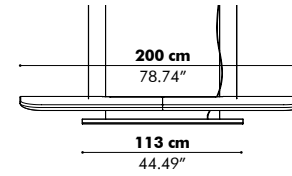

Models

S

LED Line 113