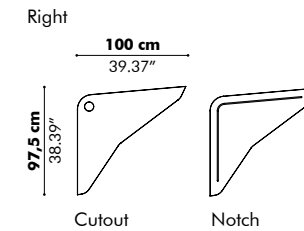

Worktops

WT Club

WT Cocoon

WT Flat

WT Shape

WT Triangle

Finishes

Cable entry 80 mm | 3.15" (Cutout Side) or 80 mm x 320 mm | 3.15" x 12.59" (Cutout Central)