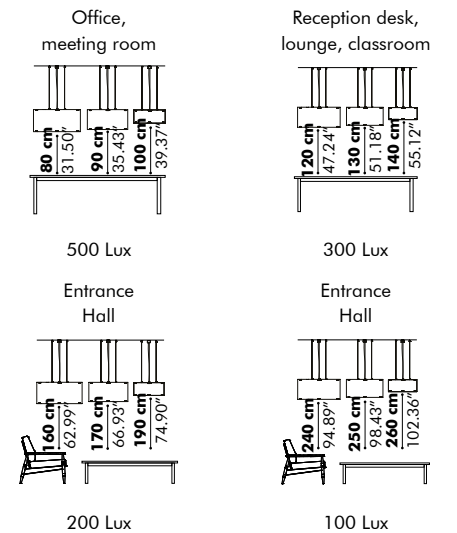

LUX levels

To light up your space with optimal LUX levels, take the following measurements into account.

According to EN12464 (only on LUX levels) at full output

Finishes

Shade with an inside and outside layer of BuzziFelt finished with push buttons in glossy black
Metal frame in black (RAL 9005)
Metal ceiling canopy in white
Transparent power cable
(Check our application overview p. 346)