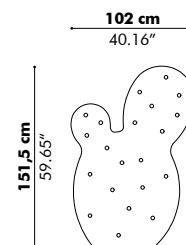

Models

Taco