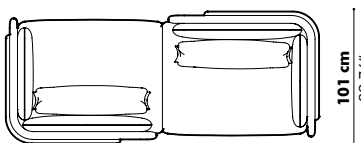

101 cm
39.76"