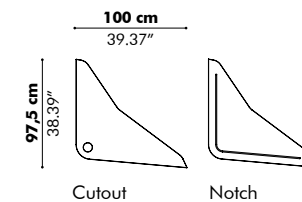

Worktops

WT Club

WT Cocoon

WT Flat

WT Shape

Right

Left

WT Triangle

Right

Left

Finishes

Cable entry 80 mm | 3.15" (Cutout Side) or
80 mm x 320 mm | 3.15" x 12.59" (Cutout Central)

(Check our application overview p. 346)