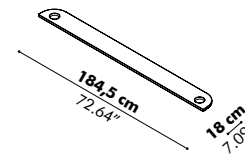

L

Finishes

Antwerp Oak

White Laminate

(Check our application overview p. 346)