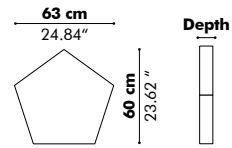

Models

Square

Depth Square

SQ-4	4 cm 1.57"
SQ-8	8 cm 3.15"
SQ-12	12 cm 4.72"

Square Wedge

Rectangular

Depth Rectangular

R-4	4 cm 1.57"
R-8	8 cm 3.15"
R-12	12 cm 4.72"

Rectangular WOLS

Rectangular WOSS

WOLS: Wedge on long side
WOSS: Wedge on short side

Hexa

Depth Hexa

Hexa-4	4 cm 1.57"
Hexa-8	8 cm 3.15"
Hexa-12	12 cm 4.72"

Penta

Depth Penta