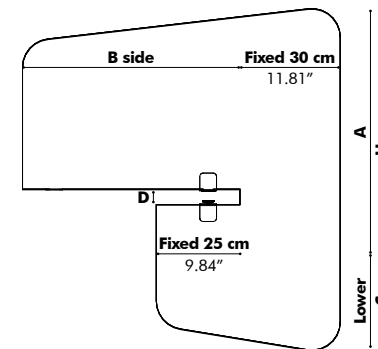

Models

Round Corners

Wedge

	A	B	C
S	40 cm 15.75"	45 cm 17.72"	25 cm 9.84"
			45 cm 17.72"
		65 cm 25.59"	25 cm 9.84"
			45 cm 17.72"
M	45 cm 17.72"	45 cm 17.72"	25 cm 9.84"
			45 cm 17.72"
		65 cm 25.59"	25 cm 9.84"
			45 cm 17.72"
L	50 cm 19.69"	45 cm 17.72"	25 cm 9.84"
			45 cm 17.72"
		65 cm 25.59"	25 cm 9.84"
			45 cm 17.72"
XL	55 cm 21.65"	45 cm 17.72"	25 cm 9.84"
			45 cm 17.72"
		65 cm 25.59"	25 cm 9.84"
			45 cm 17.72"