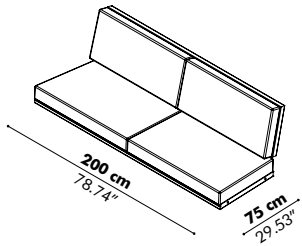

L

Finishes

Upholstery in fabric collections of CAT A
(Check our application overview p. 346)

Options

Backlight (LED)