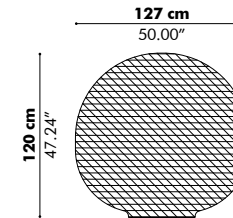

Models

Mobi