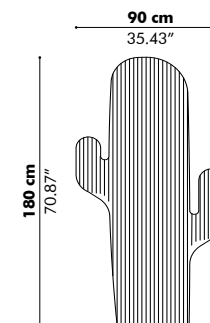

Gringo

Baseplate

Finishes

Upholstery in fabric collections CAT A, B, C, D, E

Baseplate in metal black (RAL 9005) or alu color (RAL 9006)

(Check our application overview p. 346)