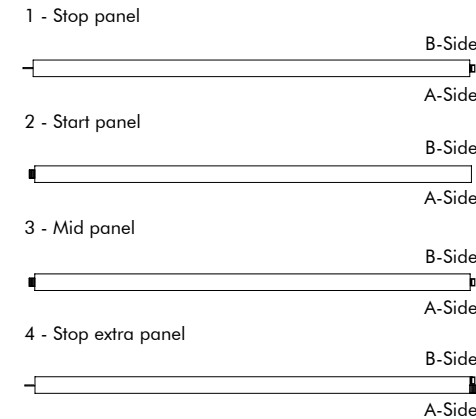

Model

	Height	Zipper Height
S	120 cm 47.24"	100 cm 39.37"
M	150 cm 59.06"	100 cm 39.37"
L	200 cm 78.74"	100 cm 39.37"

Panels

puller side pin side Label (only with Stop panel)

Finishes

Cover in BuzziFelt
Available in BuzziFelt Printed
Extra layer in fabric collections CAT A, B, C,
D, E possible
Zipper in black
(Check our application overview p. 346)