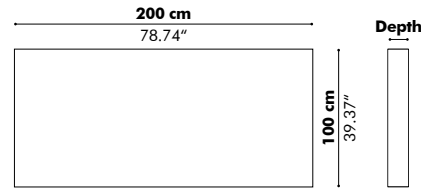

Rectangular XL*

Depth Rectangular XL

R-8	8 cm | 3.15"
R-12	12 cm | 4.72"

* Rectangular XL only wall mounted

Finishes

Upholstery in fabric collections CAT A, B, C, D, E
(Check our application overview p. 346)

Mounting

Wall Mounted
Fixing System Wall
incl. wooden brackets (excl. screws for wall)
Horizontal and vertical use possible

Ceiling Suspended
Fixing System Screw with 4 cables of 2 m - 78.74"
or 5 m - 196.85" (black or alu) - 3 cables for Hexa
and Penta

Ceiling Suspended
Fixing System Magnet with 4 cables of 2 m - 78.74"
or 5 m - 196.85" (black or alu) - 3 cables for Hexa
and Penta

How to order

Model

Size

Fabric (CAT > Collection > color)

Mounting