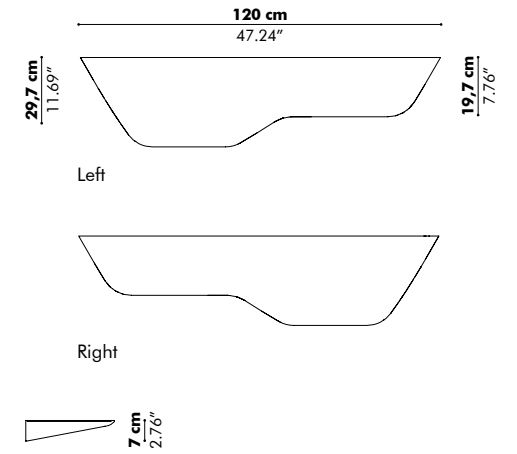

BuzziPlank

— By Gerd Couckhuyt

A curved multipurpose shelf

BuzziPlank is a sleek, wall-fixed shelf that acts as a standing workspace or a place to spotlight your beloved items and valuables. The multipurpose shelf is available in solid wood.

Models

M

L

Mounting

Wall mounted

Finishes

Solid wood

How to order

Model

Wood finish