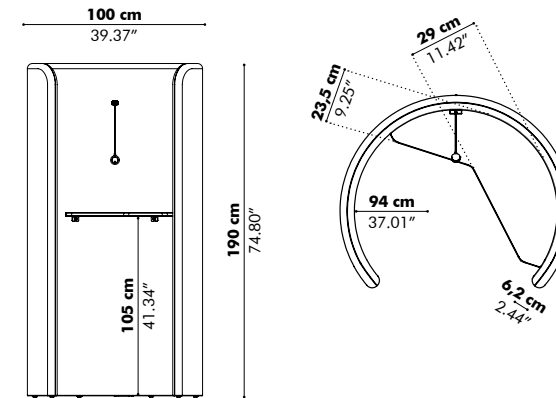

Model

A discreet zipper detailing on the back helps to hide visual clutter caused by unsightly cables.

Finishes

Upholstery in fabric collections A, B, C, D, E

Tablet

Fixing plates

4 adjustable feet are included
2 fixing plates are included
(powder coated metal in black RAL 9005)

(Check our application overview p. 346)

Options

LED light in black aluminium with two USB chargers, power adapter (EU, UK or US)

How to order

Fabric (CAT > Collection > color)

Worktop material

Option