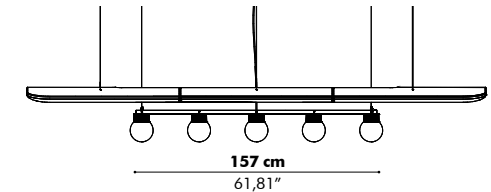

BuzziZepp Light

— By Alain Gilles

A sleek acoustic light

BuzziZepp Light doubles as a sound-absorbing panel and can be paired with either our LED line and both Globe or Spot iterations of BuzziSol Trio and BuzziSol Quintet. This lighting solution additionally ensures your space has minimal echo and adequate lighting.

Models

S

M