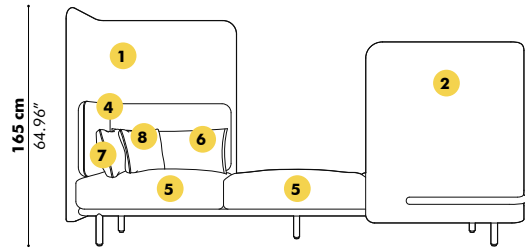

Components

- 1 | Shield High
- 2 | Shield Medium
- 3 | Shield Low
- 4 | Shield cushion
- 5 | Seating cushion
- 6 | Comfort back
- 7 | Comfort armrest*
- 8 | Decorative cushion*

* Optional