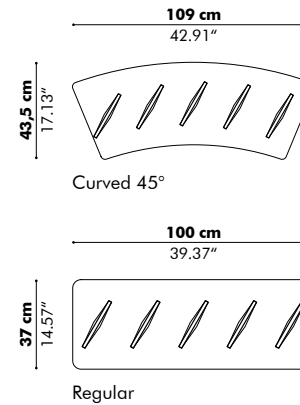

BuzziBlinds Classic

— By Alain Gilles

An acoustic room divider

BuzziBlinds Classic is a functional rotating room divider that provides acoustic and visual privacy in open-plan spaces. The S-shaped aluminum fins are specifically engineered to capture sound waves, while the BuzziFelt covers reduce sound transfers.

Model

	Height Blind	Total Height
M	150 cm | 59.06"	155 cm | 61.02"
L	185 cm | 72.83"	190 cm | 74.80"

Baseplate

Finishes

Cover in BuzziFelt
Available in BuzziFelt Printed
Extra layer in fabric collections CAT A, B, C, D, E possible
Baseplate in metal black (RAL 9005) or white (RAL 9010)
(Check our application overview p. 346)

Options

Bicolor
Wheels

How to order

Size
Color Baseplate
Fabric (CAT > collection > color)
Options