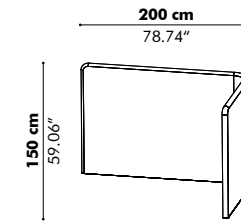

Models

Flat

BuzziShield Hook
Flat Medium Left

BuzziShield Hook
Flat High Left

BuzziShield Hook
Flat Medium Right

BuzziShield Hook
Flat High Right

Depth

135 cm | 53.15"