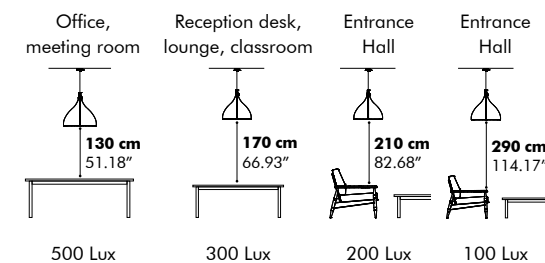

LUX levels

To light up your space with optimal LUX levels, take the following measurements into account.

According to EN12464 (only on LUX levels) at full output

How to order

BuzziFelt color
Color frame
Mounting
Light: Color Temperature, Dimming, Diffuser

Finishes

Cover in BuzziFelt*
Metal frame in black (RAL 9005), white (RAL 9010) or fluo yellow (RAL 1016)
Metal ceiling canopy in white
Transparent power cable
(Check our application overview p. 346)
* Not available in Ecobrown 58 and Pink 65

Mounting

Ceiling Suspended
Fixing System Screw with 2 cables of 2 m - 78.74" or 4 m - 157.85" (black or alu)