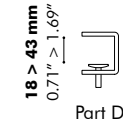

XL

Twin**

Magnet*

Part A

Part D

Part B

Part C

* Magnet only to be used for BuzziDesk:
H ≤ 40 cm - 15.75" and W ≤ 160 cm - 62.99"
** Screws included