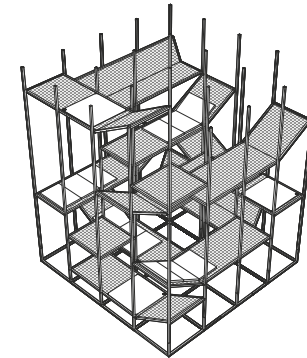

The Tower High

Overview