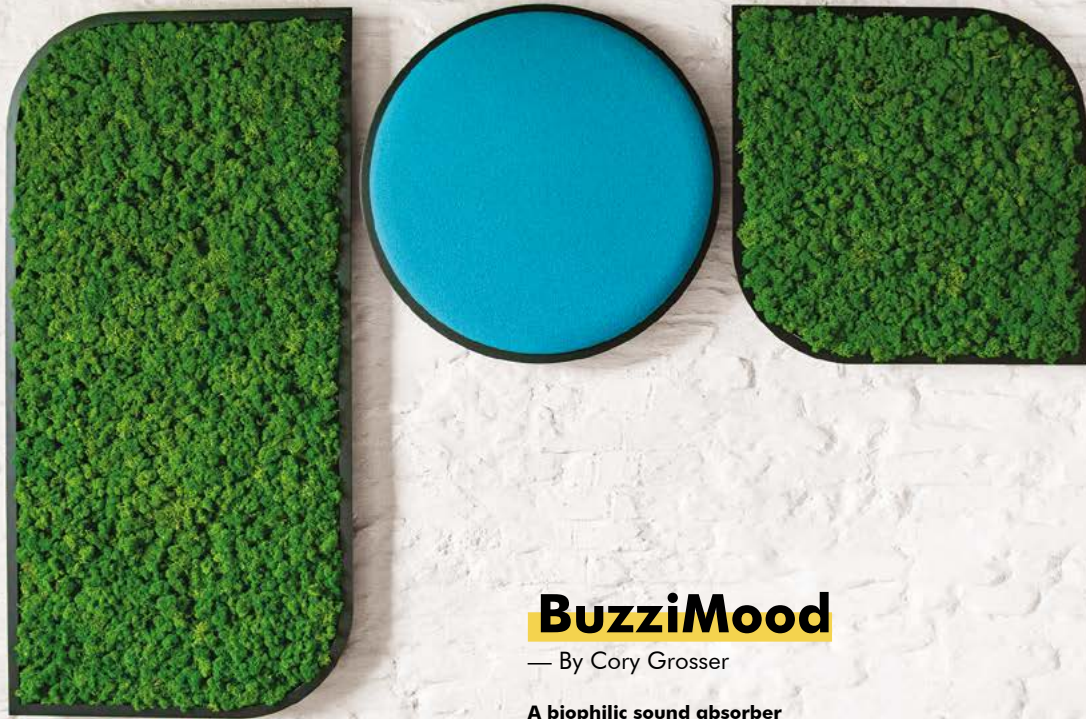

BuzziMood

— By Cory Grosser

A biophilic sound absorber

BuzziMood is an acoustic wall solution that allows you to combine biophilic materials with upholstered pads in a range of different fabrics and geometrical shapes to mitigate noise. Along with being a natural air humidity indicator, BuzziMood also doubles as graphic wall art.