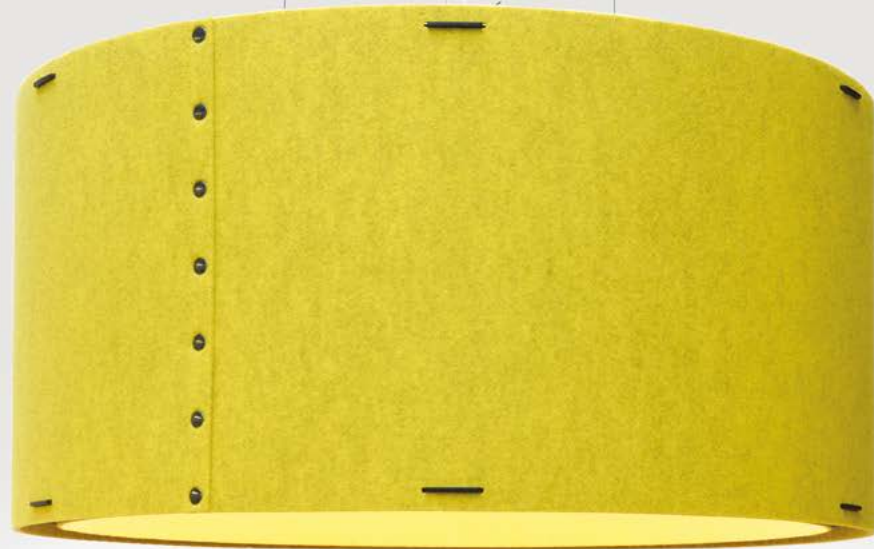

BuzziTrom

— By BuzziSpace Studio

Functional lighting with acoustic abilities

BuzziTrom is our first functional acoustic lighting solution crafted from a dual layer of felt that works on speech and high tones. Its cylindrical design traps sound waves within the radius of its frame; meanwhile, the exterior helps diffuse sound energy.