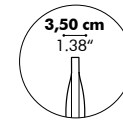

Model

If height ≤ 160 cm - 62.99": width max 180 cm - 70.87"
If height ≤ 140 cm - 55.12": width max 200 cm - 78.74"

Baseplate

Baseplate depends on size BuzziFree

Finishes

Cover in BuzziFelt
Extra layer in fabric collections CAT A, B, C, D, E possible
Baseplate in metal alu color (RAL 9006) or black (RAL 9005)
(Check our application overview p. 346)