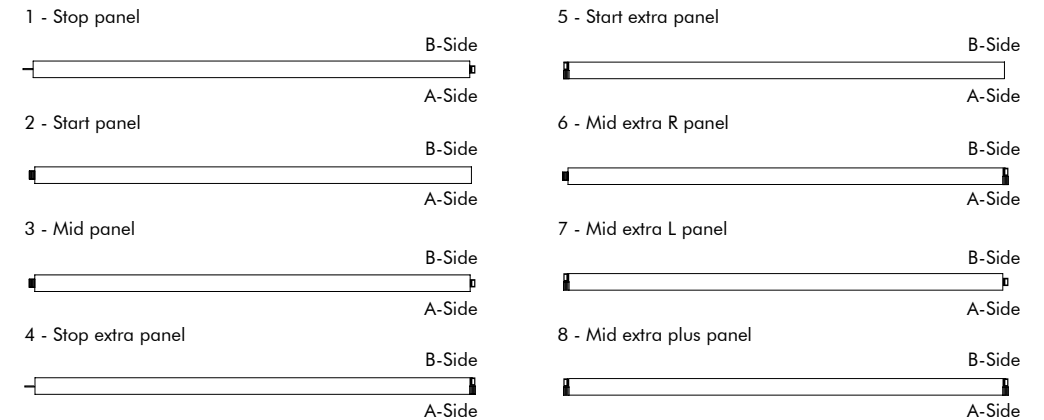

Model

	Height	Zipper Height
S	120 cm 47.24"	100 cm 39.37"
M	150 cm 59.06"	130 cm 51.18"
L	200 cm 78.74"	180 cm 70.87"

Panels

puller side pin side Label (only with Stop panel)

Finishes

Cover in BuzziFelt
Available in BuzziFelt Printed
Extra layer in fabric collections CAT A, B, C, D, E possible
Zipper in black
(Check our application overview p. 346)