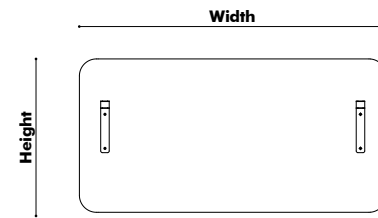

BuzziFrontDesk

— By BuzziSpace Studio

An acoustic desk panel

BuzziFront Desk is placed at the front of your desk to safeguard your privacy and hide clutter. The noise-reducing desk panel helps reduce sound transfers from other workstations so you can focus.

Model

Height above desk

Height above desk	Total height
25 cm | 9.84"	90 cm | 35.43"
35 cm | 13.78"	100 cm | 39.37"
45 cm | 17.72"	110 cm | 43.30"

Width

100 cm | 39.37"
120 cm | 47.24"
140 cm | 55.12"
160 cm | 62.99"
180 cm | 70.87"

Finishes

Cover in BuzziFelt
Extra layer in fabric collections CAT A, B, C, D, E possible
(Check our application overview p. 346)

Mounting

Desk mounted
Fix L: worktop thickness 12 > 27 mm | 0.47" > 1.06"
Fix L-Plus: worktop thickness 18 > 43 mm | 0.71" > 1.69"
Fix XL: worktop thickness 28 > 57 mm | 1.10" > 2.24"
Fix - XXL: worktop thickness 72 > 98 mm | 2.83" > 3.86"
Fix in black (RAL 9005), alu color (RAL 9006) or white (RAL 9010)

Options

Bicolor

How to order

Size (H x W)
Straight or Round corner
Fabric (CAT > collection > color)
Size fix
Color fix
Options

BuzziFrontDesk can be desk mounted using a fix, seen here in black.