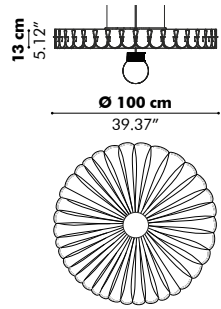

Models

Ripple M