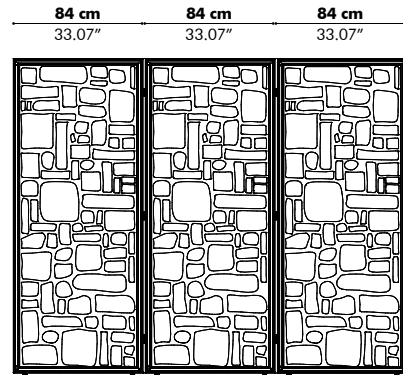

Trio

6 adjustable feet and hinges are always included, baseplate optional

+1

2 adjustable feet and hinges are always included

Patterns

Finishes

Coated alu frame in black (RAL 9005)

Falls in BuzziFelt

Available in BuzziFelt Printed

(Check our application overview p. 346)

Options

Bicolor

Baseplate in metal black (RAL9005), 2 pieces included with BuzziFalls Standing Single