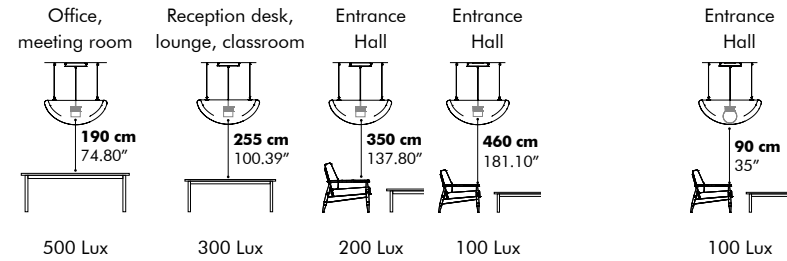

LED Spot

According to EN12464 (only on LUX levels) at full output

Sol Trio Spot

Sol Quintet Spot

Sol Trio Globe

Sol Quintet Globe

According to EN12464 (only on LUX levels) at full output

How to order

Size
Fabric (CAT > collection > color)
Mounting
Light: Diffuser, Dimming