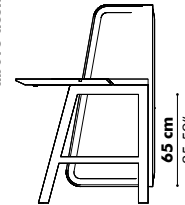

65 cm
25.59"