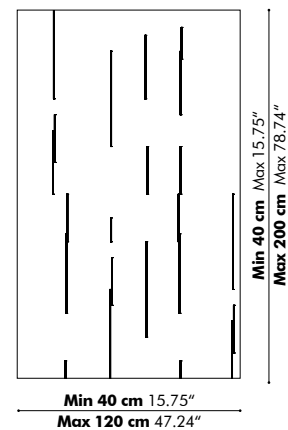

Model

Vertical stripes