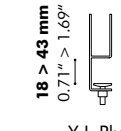

BuzziDesk

— By Sas Adriaenssens

A desk privacy screen

Instantly carve out your own space with this easy-to-install desk privacy screen. BuzziDesk helps reduce sound transfers from other workstations so you can focus while staying connected with colleagues.

Model

Finishes

Cover in BuzziFelt
Extra layer in fabric collections CAT A, B, C, D, E possible
BuzziFix in black (RAL 9005), white (RAL 9010) or alu color (RAL 9006)
(Check our application overview p. 346)

Options

Bicolor

How to order

Size (W x H)
Fabric (CAT > collection > color)
Straight or Round corner
BuzziFix
Options

BuzziFix

Bold

L

L-Plus

XL

Twin**

Magnet*

Part A

Part D

Part B

Part C

* Magnet only to be used for BuzziDesk:
H ≤ 40 cm - 15.75" and W ≤ 160 cm - 62.99"
** Screws included

Thin

F L

F L-Plus

F XL

U

Y L

Y L-Plus

Y XL

Twin Light**

Foot*

* Foot only to be used with BuzziDesk:
H ≤ 40 cm - 15.75" and W ≤ 160 cm - 62.99"
** Screws included