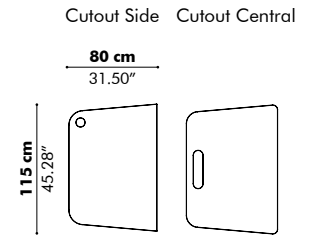

Available in different configurations, models and colors, you can configure this freestanding system according to the requirements of any space.

Organize open floor plan environments into different spaces and customize them with various accessories, e.g. individual desks, chairs, and shelves.

Worktops

WT Club

WT Cocoon

WT Flat

WT Shape

WT Triangle

Finishes

Cable entry 80 mm | 3.15" (Cutout Side) or 80 mm x 320 mm | 3.15" x 12.59" (Cutout Central)

(Check our application overview p. 346)