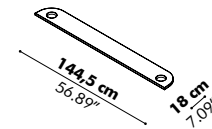

Functional cutouts allow chargers to run through without clutter, so you can keep your laptop and smartphone powered.

Tablet

S

M

L

Finishes

Antwerp Oak

White Laminate