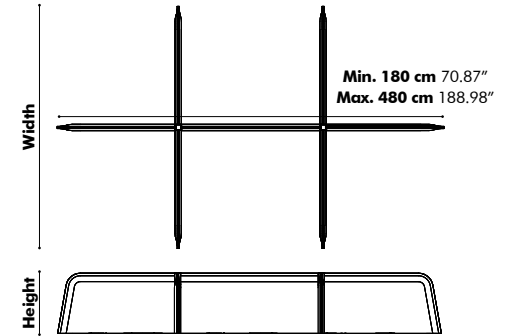

Models

Desk Cross 4

Desk Cross 6

Desk Cross 8

Desk Cross 10

Desk Cross 12

Height

35 cm | 13.78"
45 cm | 17.72"
55 cm | 21.65"