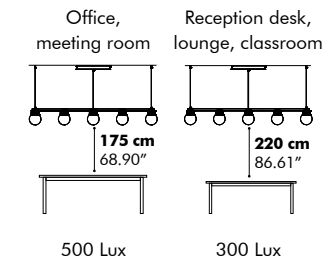

Quintet Globe

According to EN12464 (only on LUX levels) at full output

How to order

Model
Mounting*
Light: Light option, Diffuser, Dimming**
* Only for Trio and Quintet
** Only for Solo