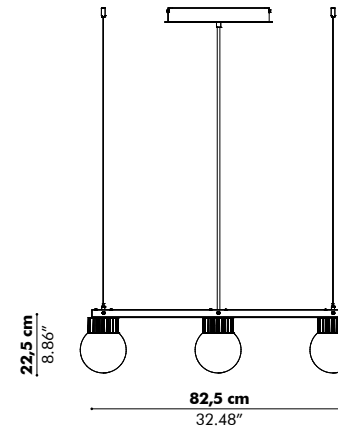

Solo Globe

Trio Globe