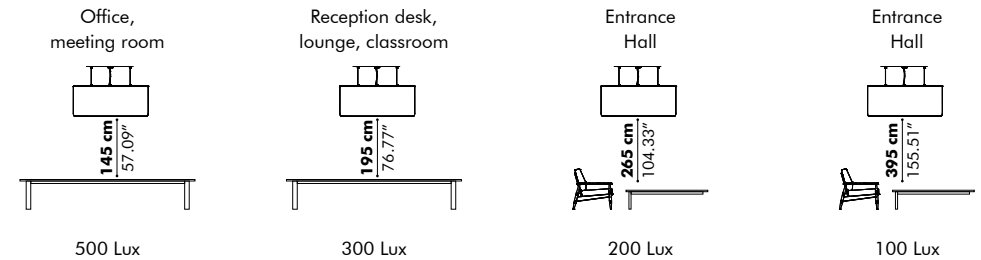

XXL

According to EN12464 (only on LUX levels) at full output

How to order

Model
Fabric (CAT > collection > color)
Mounting
Light: Color Temperature*, Dimming*, Diffuser*
* Only for S, M, XL