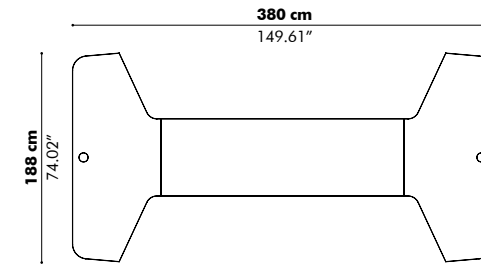

Worktops

WT Club

WT Cocoon