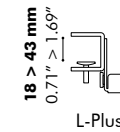

BuzziDesk

— By Sas Adriaenssens

A desk privacy screen

Instantly carve out your own space with this easy-to-install desk privacy screen. BuzziDesk helps reduce sound transfers from other workstations so you can focus while staying connected with colleagues.

Model

Finishes

Cover in BuzziFelt
Extra layer in fabric collections CAT A, B, C, D, E possible
BuzziFix in black (RAL 9005), white (RAL 9010) or alu color (RAL 9006)
(Check our application overview p. 346)

Options

Bicolor

How to order

Size (W x H)
Fabric (CAT > collection > color)
Straight or Round corner
BuzziFix
Options

BuzziFix

Bold

L

L-Plus

XL

Twin**

Magnet*

Part A

Part D

Part B

Part C

* Magnet only to be used for BuzziDesk:
H ≤ 40 cm - 15.75" and W ≤ 160 cm - 62.99"
** Screws included

Thin

F L

F L-Plus

F XL

U

Y L

Y L-Plus

Y XL

Twin Light**

Foot*

* Foot only to be used with BuzziDesk:
H ≤ 40 cm - 15.75" and W ≤ 160 cm - 62.99"
** Screws included