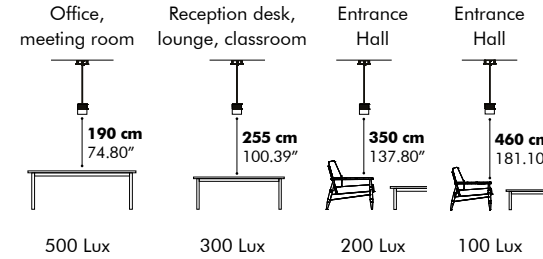

Finishes

Powder coated metal heatsink and ceiling canopy in black (RAL 9005)
Fabric power cable in black
Metal ceiling canopy in black

Mounting

Ceiling Suspended
Trio & Quintet: Fixing system screw with 2 cables of 2 m - 78.74" or 5 m - 196.85"

Light

Frosted glass globe or reflector spot.
Input Voltage: 110 - 240V
Input Frequency: 50/60Hz
Lumen Output:
Solo: 1500 Lm | Trio: 3 x 1500 Lm | Quintet: 5 x 1500 Lm
Color Temperature: 3000K
Color Rendering Index: 90
Diffuser: glass globe or reflector spot
Dimming: 0 - 10V or Dali (only for Solo)
CE/CB certified / cULus listed

LUX levels

To light up your space with optimal LUX levels, take the following measurements into account.

Solo Spot

Solo Globe

Trio Spot

Trio Globe

Quintet Spot

Quintet Globe

According to EN12464 (only on LUX levels) at full output

How to order

Model
Mounting*
Light: Light option, Diffuser, Dimming**
* Only for Trio and Quintet
** Only for Solo