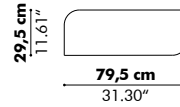

Shelves

Shelf A

Shelf B

Accessories

Pinboard BuzziFelt

Hooks

Finish: Antwerp Oak

Universal Mount

For display or whiteboard

Flag

Finish: Antwerp Oak

Options

Netbox Point for worktops

Set comes with 3 communication modules

(1 x HDMI, 1 x DATA, 1 x USB) | Select 2 to connect to the Netbox Point

Socket Type:

Finishes

Frame

Powder coated metal in Beige Red (RAL 3012), Black Green (RAL 6012), Pastel Blue (RAL 5024), Pastel Green (RAL 6019), Light Green (RAL 6027), Signal Grey (RAL 7004), Black (RAL 9005)

Curtains

CUR A, B, C, D or F

Worktop & Shelves

Antwerp Oak

Supportive frames for worktop and shelves in same metal color as frame

(Check our application overview p. 346)

How to order

Size frame (depth, width)

Finish frame

Curtains (CUR > collection > color)

Worktop (model, size)

Shelve (model, size)

Accessories

Electrification

Need help? project.care@buzzi.space

Mix and match both the frame and curtains. Choose from seven powder-coated metal colors along with numerous curtain options to create different dynamics.

Adding hooks is a simple way to give your space more storage space for jackets, photos, memo boards, and even hanging plants.