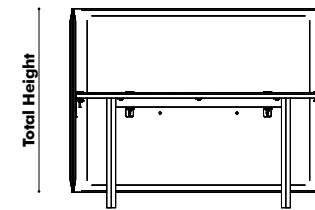

Models

Full

100 - 160 cm
39.37" - 62.99"

Height
above desk

Width side
on table