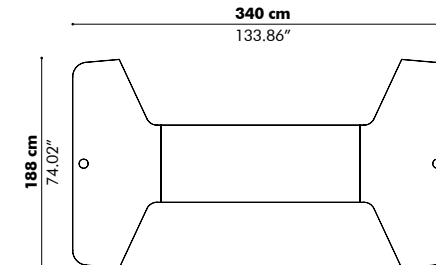

Worktops

WT Club

WT Cocoon

WT Flat

WT Shape

Right

Left

WT Triangle

Right

Left

Finishes

Cable entry 80 mm | 3.15" (Cutout Side) or
80 mm x 320 mm | 3.15" x 12.59" (Cutout Central)

(Check our application overview p. 346)