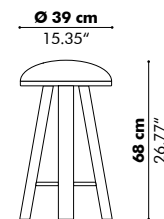

BuzziMilk

— By Alain Gilles

A classic milk stool

BuzziMilk is a rustic-meets-modern take on the old farmhouse favorite that can additionally be elevated with an upholstered seat. Available in different heights and finishes, BuzziMilk is easy to pair with any existing table or décor.

Models

Stool

Counter

Bar

Stool All Wood

Bench

Finishes

Frame

Seating

Upholstery in fabric collections CAT A, B, C, D, E, Leather (Check our application overview p. 346)

How to order

Model
Wood finish
Fabric (CAT > collection > color)

Opt for an upholstered seat in one of our many fabrics.

BuzziMilk sits on four solid wood legs, available in various finishes.