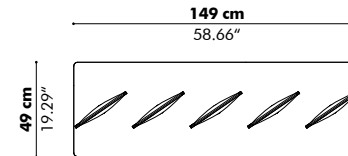

Model

	Height Blind	Total Height
M	150 cm 59.06"	155 cm 61.02"
L	185 cm 72.83"	190 cm 74.80"

Baseplate

Models & Patterns

Blinds

Straight Wedge Beach Arch

Straight Lines 1 Wedge Lines 1 Beach Lines 1 Arch Lines 1