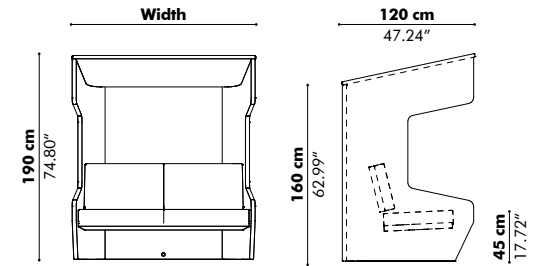

Booth

	Width
S	130 cm 51.18"
M	170 cm 66.93"
L	210 cm 82.68"

Booth Standing

	Width
S	130 cm 51.18"
M	170 cm 66.93"
L	210 cm 82.68"

Hub

	Width
S	130 cm 51.18"
M	170 cm 66.93"
L	210 cm 82.68"

Hub Open

	Width
S	130 cm 51.18"
M	170 cm 66.93"
L	210 cm 82.68"