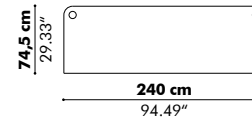

Worktops

Worktop Full