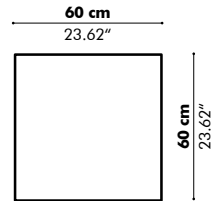

Models & Patterns

Square L

Flat