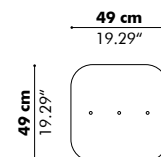

Baseplate

Finishes

Upholstery in fabric collections CAT A, B, C, D, E

Baseplate in metal black (RAL 9005) or alu color (RAL 9006)

(Check our application overview p. 346)