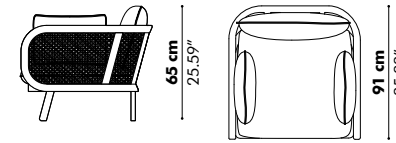

Models

DO 101

Cushions (all models):

- 1 | Seating cushion
- 2 | Back cushion
- 3 | Decorative cushion (optional)