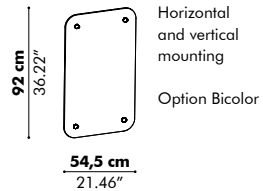

Accessories

Pinboard BuzziFelt