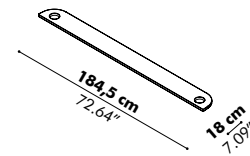

Functional cutouts allow chargers to run through without clutter, so you can keep your laptop and smartphone powered.

Tablet

S

M

L

Finishes

Antwerp Oak

White Laminate