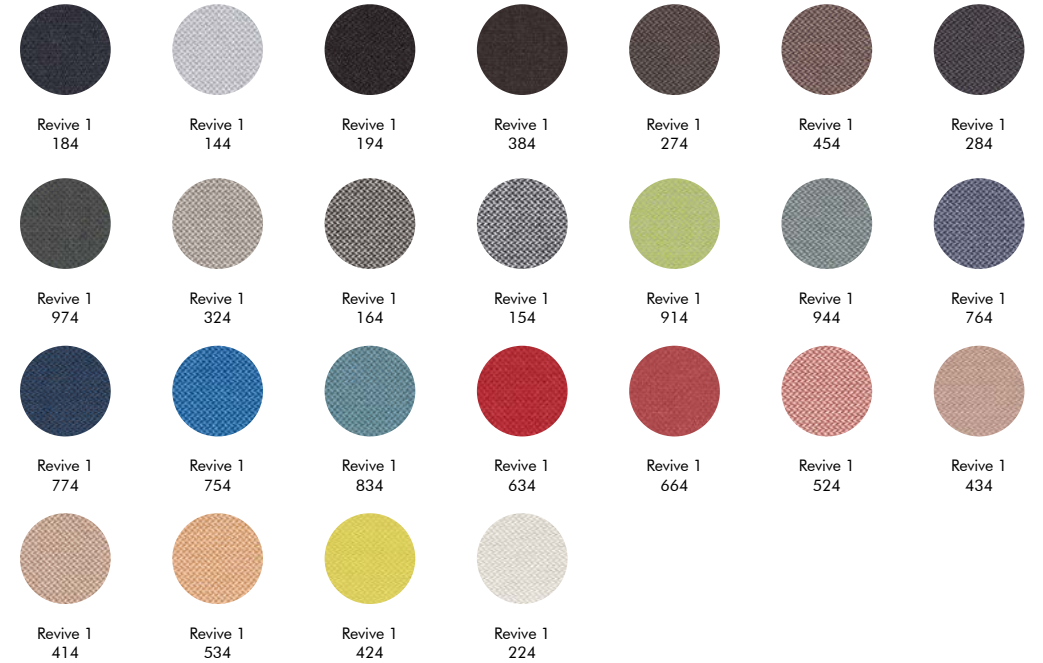

CAT A

Revive 1 kvadrat