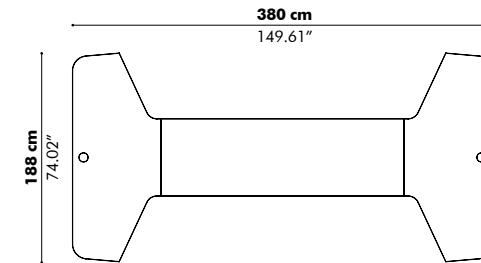

Worktops

WT Club

WT Cocoon