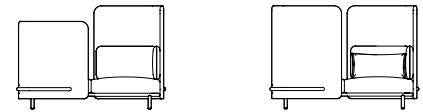

High + Medium

High

239 cm
94.09"