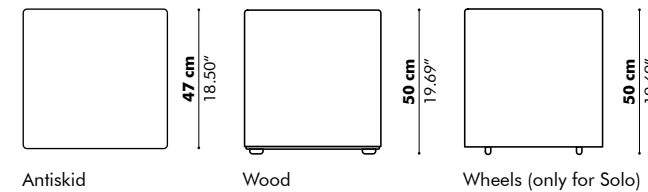

Bottom

Finishes

Cube Flat: A, B, C, D, E
Cube 3D: A, E
(Check our application overview p. 346)

How to order

Model
Bottom
Pattern*
Fabric (CAT > collection > color)
* Only for BuzziCube 3D