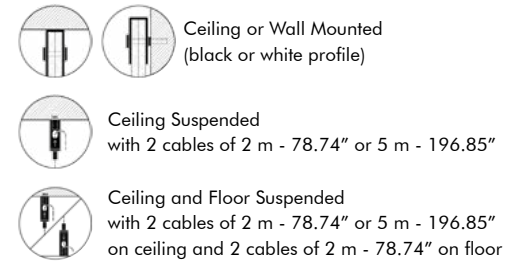

Mounting

Ceiling or Wall Mounted
(black or white profile)

Ceiling Suspended
with 2 cables of 2 m - 78.74" or 5 m - 196.85"

Ceiling and Floor Suspended
with 2 cables of 2 m - 78.74" or 5 m - 196.85"
on ceiling and 2 cables of 2 m - 78.74" on floor