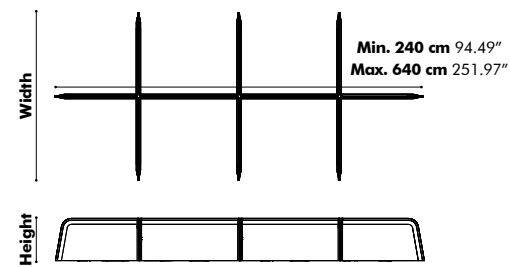

Models

Desk Cross 4

Desk Cross 6

Desk Cross 8

Desk Cross 10

Desk Cross 12

Height

35 cm | 13.78"
45 cm | 17.72"
55 cm | 21.65"