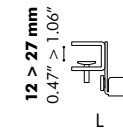

BuzziFix

Bold

L