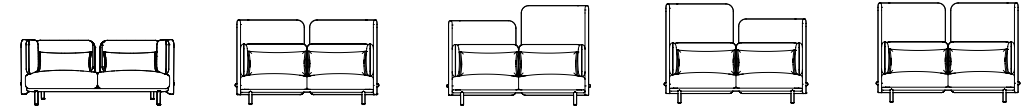

Sofa AG112

Low

Medium

Medium + High

High + Medium

High

239 cm
94.09"