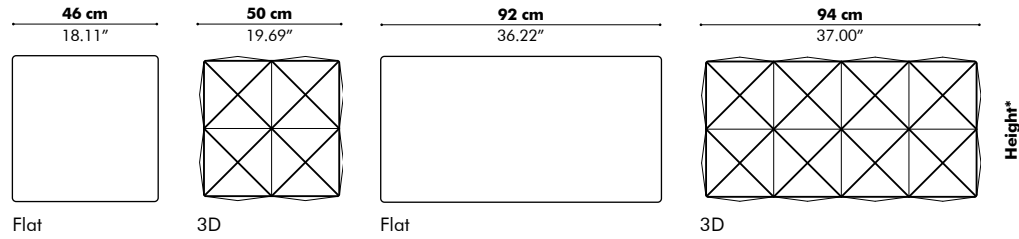

Models

Solo