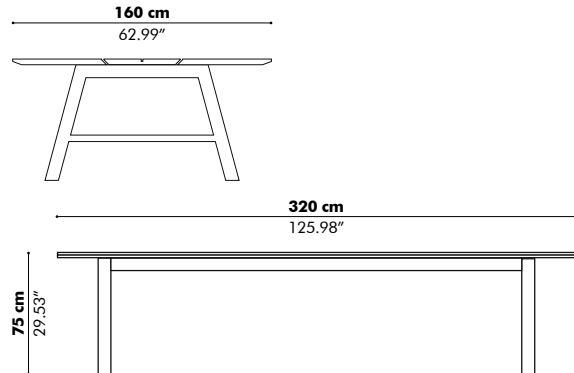

WorkBench

Tabletop wood

Tabletop HPL*

* HPL worktop always without grooves