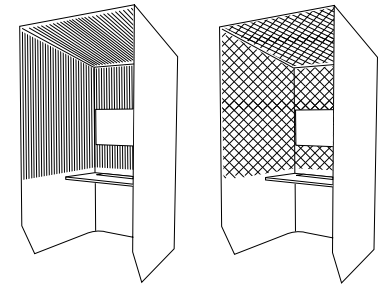

Patterns

3D Rib

3D Diamond