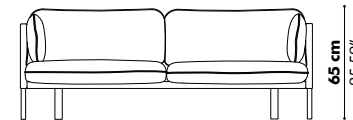

BuzziCane

— By Wiebe Boonstra and Marc van Nederpelt

A soft lounge sofa on an unexpected frame

With its woven cane back, wood base, and luscious upholstery, BuzziCane brings a fresh, vintage-inspired look into the contemporary workplace. BuzziCane is ideal for hotel suites, private offices, and homes.

Models

DO 101

Cushions (all models):

- 1 | Seating cushion
- 2 | Back cushion
- 3 | Decorative cushion (optional)

DO 102

DO 103

Finishes

Frame

Ash Natural

Ash Black Stained

Webbing in Natural Rotan

Cushions in fabric collections CAT A, B, C, D, E
(Check our application overview p. 346)

How to order

Model

Color frame

Fabric (CAT > collection > color)

Cushion option