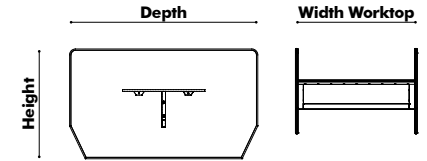

Meet

	Width Worktop	Height	Depth
S	125 cm | 49.21"	120 cm | 47.24"	165 cm | 64.96"
M	165 cm | 64.96"	135 cm | 53.15"	205 cm | 80.71"
L	205 cm | 80.71"