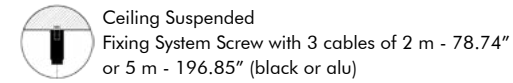

Mounting

Light

Diffuser: glass globe or reflector spot
Input Voltage: 110-240V
Input Frequency: 50/60 Hz
Lumen Output: Solo: 1500 Lm | Trio: 3 x 1500 Lm | Quintet: 5 x 1500 Lm
Color Temperature: 3000K
Color Rendering Index: 90
Dimming: 0-10V or Dali*
LED Light source CE/CB certified / cULus listed
* Not for Edel Long

How to order

Model
Size
Color lace
Mounting
Light: Dimming

LUX levels

To light up your space with optimal LUX levels, take the following measurements into account.