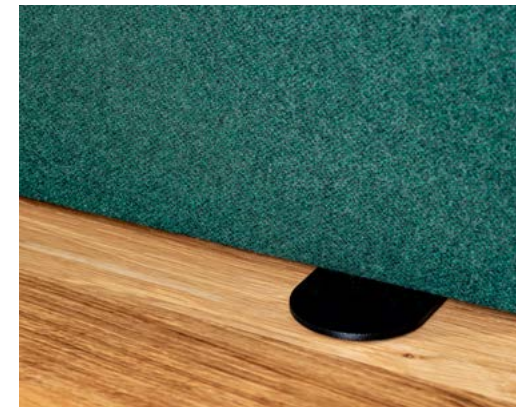

BuzziShield Desk can easily sit on top of a table by placing it on its metal feet.

Finishes

Upholstered acoustic foam element

Fix | Foot: powder coated metal in black (RAL 9005)

Upholstery in fabric collections CAT A, B, C, D, E

(Check our application overview p. 346)

Mounting

Desk mounted or Foot

Fix L: worktop thickness 12 > 27mm | 0.47" > 1.06"

Fix L-Plus: worktop thickness 18 > 43mm | 0.71" > 1.69"

Fix XL: worktop thickness 28 > 57mm | 1.10" > 2.24"