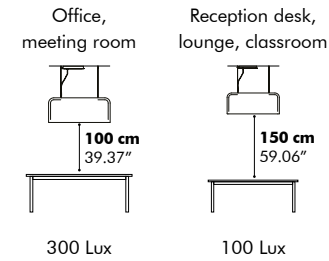

LUX levels

Medium