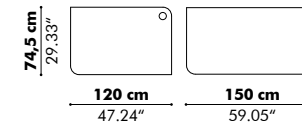

Models

High

The curtains add an extra layer of functionality, acting as an acoustic and visual shield to the outside world.

Design your personal space by using specially-designed accessories from worktops and shelves to coat hangers, flags and pin-up boards to suit your needs.

Curtains

2 pcs symmetrical

2 pcs asymmetrical

A + **B** Curtains A and B can be chosen in a different curtain collection and color.

Despite its lightweight appearance, the acoustic curtains absorb sound from both sides, front and back, while the natural folds in the fabric help spread sound waves.

Worktops

Worktop Full

Worktop A

Worktop B

Cable entries | cutouts for electrification are optional