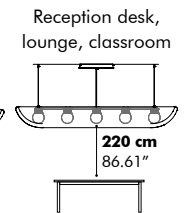

Sol Quintet Globe

According to EN12464 (only on LUX levels) at full output

How to order

Size
Fabric (CAT > collection > color)
Mounting
Light: Diffuser, Dimming