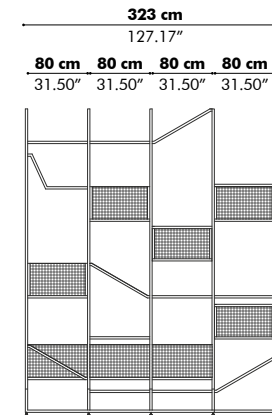

Side view

Options

Cushions 2-fold or 3-fold

Finishes

Powder coated metal frame in Fluo Yellow (RAL 1016)
Seats, beds, tablets (frame + mesh) in galvanized metal
Cushions upholstered in fabric CAT A
(Check our application overview p. 346)

How to order

Model
Cushions (model & color)