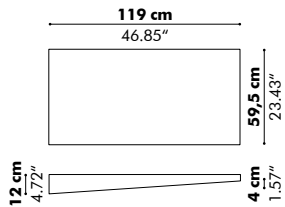

Rectangular WOLS