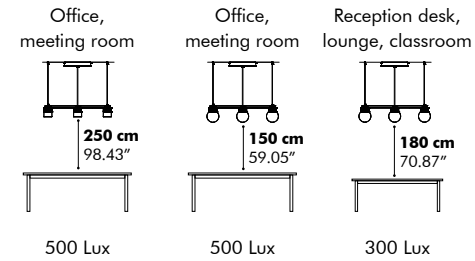

Solo Globe

Trio Spot