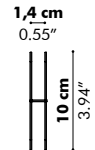

BuzziTripl Desk

— By BuzziSpace Studio

An easy-to-install desk partition

BuzziTripl Desk is a straightforward acoustic desk partition made of three layers of felt to help absorb excessive noise. Use it individually or place several together to define multiple workstations.

Models

Round corners

Wedge

Finishes

3 layers of felt: 2 layers of BuzziFelt* with furniture felt core
Round corners or wedge
Fix in black (RAL 9005) or white (RAL 9010)
(Check our application overview p. 346)

Options

Connection part:

X

H

Mounting

Desk mounted

Fix Y L Worktop: 12 > 27 mm | 0.47" > 1.06"

Fix Y L-Plus Worktop: 18 > 43 mm | 0.71" > 1.69"

Fix Y XL Worktop: 28 > 57 mm | 1.10" > 2.24"

How to order

Size (W x H),
BuzziFelt* color
Round corners or wedge
Type of fix
Color of fixes
Option

* Not available in Ecobrown 58