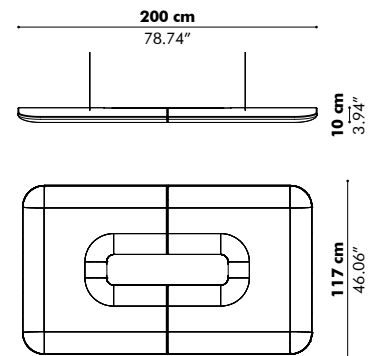

BuzziZepp

— By Alain Gilles and BuzziSpace Studio

A suspended, linear acoustic panel

Instantly create Hubs for Togetherness with BuzziZepp. Unlike vertical partitions and walls, the sound-absorbing panel helps to establish private zones for an intimate and more purposeful sense of space. When suspended above the source of noise, BuzziZepp's concave shape traps sound waves as they travel upwards, while its soft edges and round silhouette help diffuse.

Model

S

M

Finishes

Upholstery in fabric collections CAT A, B, C, D, E
(Check our application overview p. 346)

Mounting

Ceiling Suspended
Fixing System Screw with 4 or 6 cables of 2 m - 78.74" or 5 m - 196.85" (black or alu)

The acoustic panel can be mounted straight or slanted, with a maximum angle of 20° to create a more secluded setting.

How to order

Size
Fabric (CAT > collection > color)
Mounting