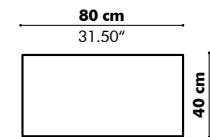

Models & Patterns

Square L

Square XL

Hexa

Penta

Metro

Flat

Triangle L

Triangle XL

Finishes

Upholstery in fabric collections CAT A, B, C, D, E

Flat:

Back in wood, no stitch

3D:

Back in felt, with or without stitch
Patterns with a (*): stitch not possible
Back in wood, no stitch

(Check our application overview p. 346)

Mounting

Back in felt: self-adhesive tape
Back in wood: self-adhesive tape or power magnets
Not recommended for ceiling applications

How to order

Model
Pattern**
Back**
Stitch**
Mounting
Fabric (CAT > collection > color)
** Only for BuzziTile 3D

BuzziTile's 3D pattern, seen here in Rib, absorbs high-frequency tones.

Thickness BuzziTile Flat

± 3 cm | ± 1.18"
± 0,7 cm | ± 0.28"

Thickness BuzziTile 3D

± 2,5 cm | ± 0.98"
± 0,7 cm | ± 0.28"