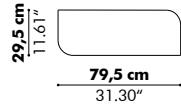

Shelves

Shelf A