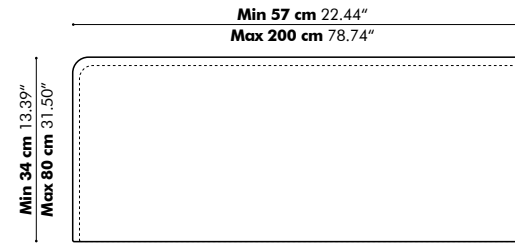

Model

Finishes

Cover in BuzziFelt
Extra layer in fabric collections CAT A, B, C, D, E possible
BuzziFix in black (RAL 9005), white (RAL 9010) or alu color (RAL 9006)
(Check our application overview p. 346)

Options

Bicolor

How to order

Size (W x H)
Fabric (CAT > collection > color)
Straight or Round corner
BuzziFix
Options

BuzziFix

Bold

L

L-Plus

XL

Twin**

Magnet*

Part A

Part D

Part B

Part C

* Magnet only to be used for BuzziDesk:
H ≤ 40 cm - 15.75" and W ≤ 160 cm - 62.99"
** Screws included

Thin

F L

F L-Plus

F XL

U

Y L

Y L-Plus

Y XL

Twin Light**

Foot*

* Foot only to be used with BuzziDesk:
H ≤ 40 cm - 15.75" and W ≤ 160 cm - 62.99"
** Screws included