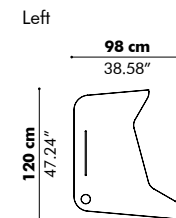

Worktops

WT Club

WT Cocoon

WT Flat

WT Shape

WT Triangle

Finishes

Cable entry 80 mm | 3.15" (Cutout Side) or 80 mm x 320 mm | 3.15" x 12.59" (Cutout Central)