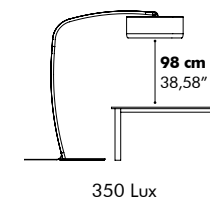

Lux levels

How to order

Fabric (CAT > collection > color)
Color power cable