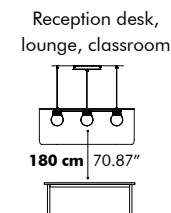

300 Lux

According to EN12464 (only on LUX levels) at full output

How to order

Model
Fabric (CAT > collection > color)
Mounting
Light: Light option, Dimming*
* Only for Small LED