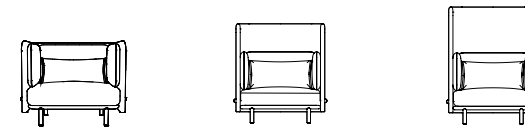

Sofa AG111

Low

Medium

High

131 cm
51.57"