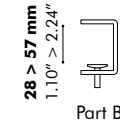

XL

Twin**

Magnet*

Part A

Part D

Part B

Part C

* Magnet only to be used for BuzziDesk:
H ≤ 40 cm - 15.75" and W ≤ 160 cm - 62.99"
** Screws included