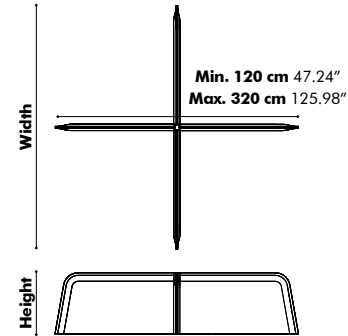

Models

Desk Cross 4

Desk Cross 6

Desk Cross 8

Desk Cross 10

Desk Cross 12

Height

35 cm | 13.78"
45 cm | 17.72"
55 cm | 21.65"