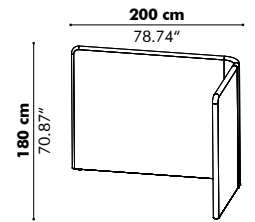

Models

Flat

BuzziShield Hook
Flat Medium Left

BuzziShield Hook
Flat High Left

BuzziShield Hook
Flat Medium Right

BuzziShield Hook
Flat High Right

Depth

135 cm | 53.15"