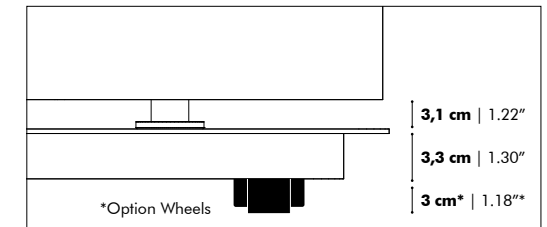

Models

Wedge

	Height
S	120 cm 47.24"
M	155 cm 61.02"
L	190 cm 74.80"

Cylinder

Beam

BuzziTotem is anchored securely on a metal baseplate. Add optional wheels to move the solution around with ease.

Finishes

Upholstery in fabric collections CAT A, B, C, D, E
Baseplate in black (RAL 9005) or wooden bottom with plastic feet
(Check our application overview p. 346)