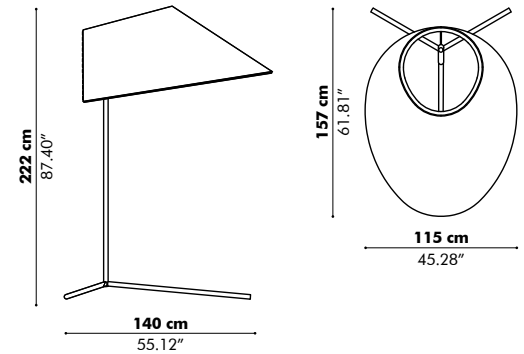

Models

Finishes

Metal frame in white (RAL 9010) or black (RAL 9005)
Power cable in black, red or orange (CE-only)
Shade in one layer of BuzziFelt
Lace in black, white or fluo orange
(Check our application overview p. 346)

Light

Excl. lightbulb
E27, max 60W (EU)
E26, max 100W (US)

How to order

Color frame
BuzziFelt color
Color lace
Color power cable