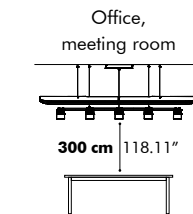

Sol Quintet Spot

500 Lux