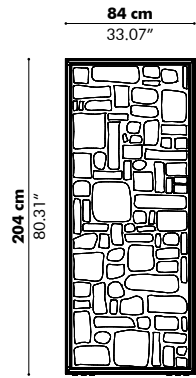

Models

Single

2 baseplates are always included