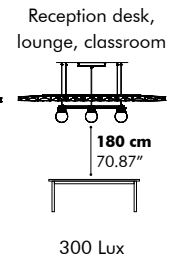

Sol Quintet Globe