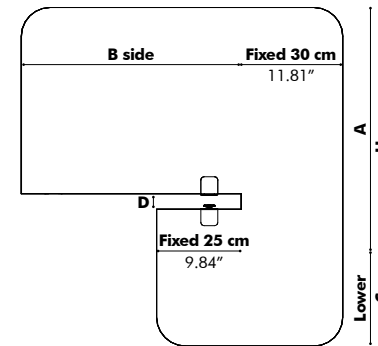

Models

Round Corners