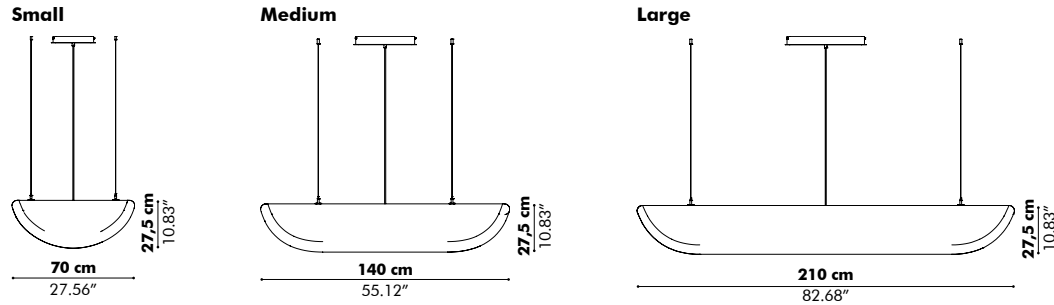

Model

Width: 66 cm | 25.98"

Finishes

Upholstery in fabric collections CAT A, B, C, D, E
LED light source with powder coated metal heatsink
Ceiling canopy in black (RAL 9005)
Fabric power cable in black
(Check our application overview p. 346)