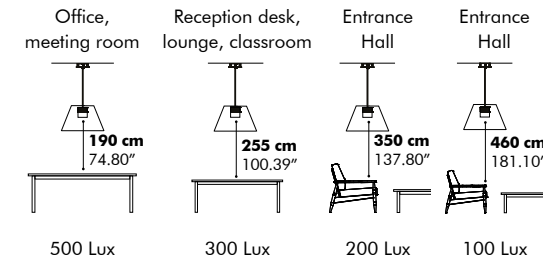

LUX levels

To light up your space with optimal LUX levels, take the
 following measurements into account.

M/L Spot

According to EN12464 (only on LUX levels) at full output

M/L Globe

Only for decorative lighting effect