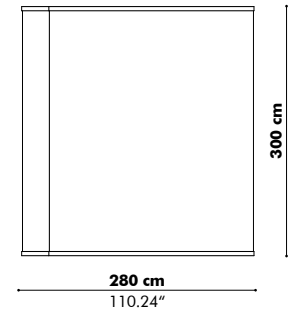

Finishes

Frame in galvanized steel
Cover in orchestra fabric (check our website)
Floor in antiskid outdoor plywood
(Check our application overview p. 346)

Options

Gutter available to connect two sheds (not possible with closed shed)
Custom fabric print on request

How to order

Model
Color orchestra fabric
Options