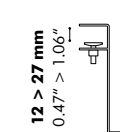

BuzziDesk

— By Sas Adriaenssens

A desk privacy screen

Instantly carve out your own space with this easy-to-install desk privacy screen. BuzziDesk helps reduce sound transfers from other workstations so you can focus while staying connected with colleagues.

Model

Finishes

Cover in BuzziFelt
Extra layer in fabric collections CAT A, B, C, D, E possible
BuzziFix in black (RAL 9005), white (RAL 9010) or alu color (RAL 9006)
(Check our application overview p. 346)

Options

Bicolor

How to order

Size (W x H)
Fabric (CAT > collection > color)
Straight or Round corner
BuzziFix
Options

BuzziFix

Bold

L

L-Plus

XL

Twin**

Magnet*

Part A

Part D

Part B

Part C

* Magnet only to be used for BuzziDesk:
H ≤ 40 cm - 15.75" and W ≤ 160 cm - 62.99"
** Screws included

Thin

F L

F L-Plus

F XL

U

Y L

Y L-Plus

Y XL

Twin Light**

Foot*

* Foot only to be used with BuzziDesk:
H ≤ 40 cm - 15.75" and W ≤ 160 cm - 62.99"
** Screws included