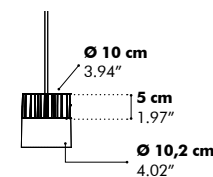

Spot

Finishes

Powder coated metal heatsink and ceiling canopy in black (RAL 9005)
Fabric power cable in black
Metal ceiling canopy in black

Mounting

Ceiling Suspended
Trio & Quintet: Fixing system screw with 2 cables of 2 m - 78.74" or 5 m - 196.85"