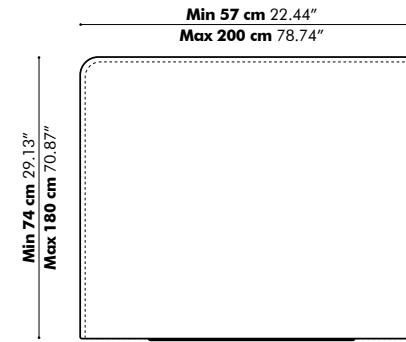

Model

If height ≤ 160 cm - 62.99": width max 180 cm - 70.87"
If height ≤ 140 cm - 55.12": width max 200 cm - 78.74"