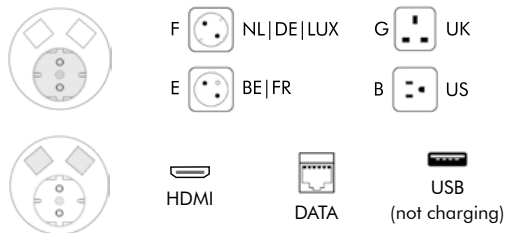

Options

Netbox Point for worktops

Set comes with 3 communication modules

(1 x HDMI, 1 x DATA, 1 x USB) | Select 2 to connect to the Netbox Point

Socket Type: