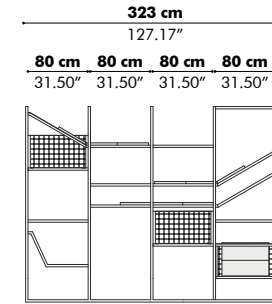

BuzziJungle

— By Jonas Van Put

A vertical conversation tower

Inspired by nature, BuzziJungle is a boundary-pushing alternative to the conventional meeting space. The vertical tower allows colleagues to lounge, collaborate, and hold meetings while enjoying a bit of physical activity.

Models

The Tower Low

Side view

The Tower High

Options

Cushions 2-fold or 3-fold

Finishes

Powder coated metal frame in Fluo Yellow (RAL 1016)
Seats, beds, tablets (frame + mesh) in galvanized metal
Cushions upholstered in fabric CAT A
(Check our application overview p. 346)

How to order

Model
Cushions (model & color)