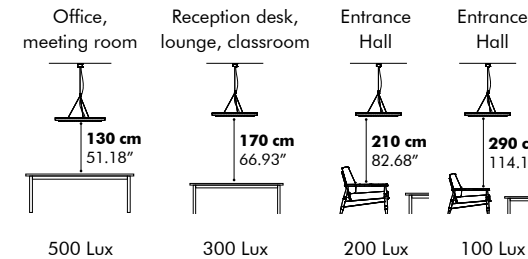

LUX levels

To light up your space with optimal LUX levels, take the following measurements into account.

According to EN12464 (only on LUX levels) at full output

How to order

Model and Size
Pattern
Fabric (CAT > collection > color)
Mounting
Light: Color Temperature, Dimming, Diffuser