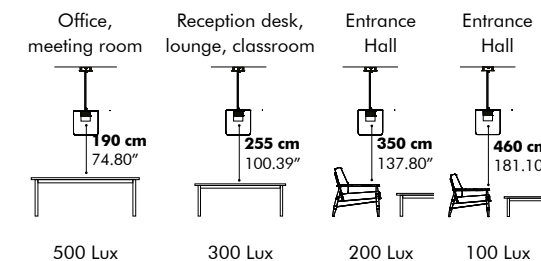

LUX levels

To light up your space with optimal LUX levels,
 take the following measurements into account.

Small Spot

Small Globe

Only for decorative lighting effect.

Beam Spot

500 Lux

Beam Globe