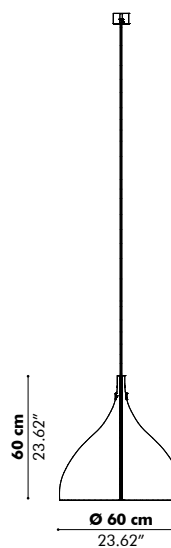

Side

Light

Input Voltage: 230V / 120V
Input Frequency: 50/60Hz
Lumen Output: 2545 Lm
Color Temperature: 3000K or 4000K (CE/CB)
Color Rendering Index: 90
Dimming: 1 - 10V or Dali (CE/CB)
Diffuser: milky (UGR22) or prismatic (UGR19) (CE/CB)
CE/CB certified / cULus listed