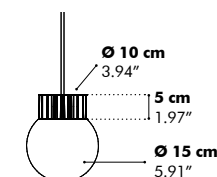

Spot

Finishes

Powder coated metal heatsink and ceiling canopy in black (RAL 9005)
Fabric power cable in black
Metal ceiling canopy in black

Mounting

Ceiling Suspended
Trio & Quintet: Fixing system screw with 2 cables of 2 m - 78.74" or 5 m - 196.85"