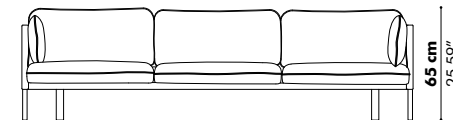

DO 103

Finishes

Frame

Ash Natural

Ash Black Stained

Webbing in Natural Rotan

Cushions in fabric collections CAT A, B, C, D, E
(Check our application overview p. 346)