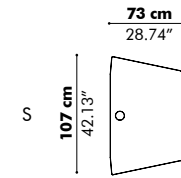

Worktops

WT Club