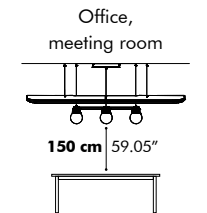

Sol Trio Globe

500 Lux