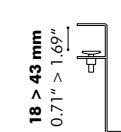

BuzziDesk

— By Sas Adriaenssens

A desk privacy screen

Instantly carve out your own space with this easy-to-install desk privacy screen. BuzziDesk helps reduce sound transfers from other workstations so you can focus while staying connected with colleagues.

Model

Finishes

Cover in BuzziFelt
Extra layer in fabric collections CAT A, B, C, D, E possible
BuzziFix in black (RAL 9005), white (RAL 9010) or alu color (RAL 9006)
(Check our application overview p. 346)

Options

Bicolor

How to order

Size (W x H)
Fabric (CAT > collection > color)
Straight or Round corner
BuzziFix
Options

BuzziFix

Bold

L

L-Plus

XL

Twin**

Magnet*

Part A

Part D

Part B

Part C

* Magnet only to be used for BuzziDesk:
H ≤ 40 cm - 15.75" and W ≤ 160 cm - 62.99"
** Screws included

Thin

F L

F L-Plus

F XL

U

Y L

Y L-Plus

Y XL

Twin Light**

Foot*

* Foot only to be used with BuzziDesk:
H ≤ 40 cm - 15.75" and W ≤ 160 cm - 62.99"
** Screws included