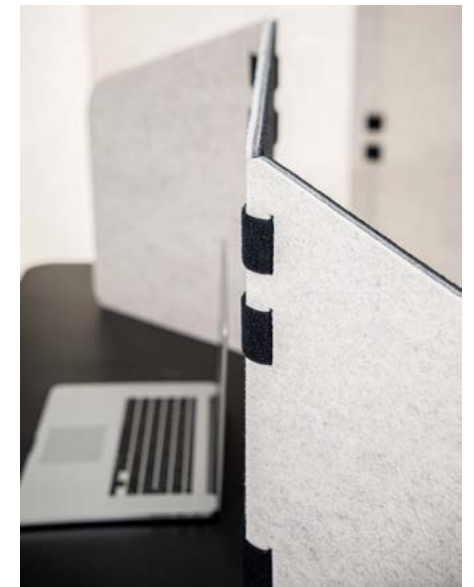

Create a small, temporary office for focused work on your kitchen table with BuzziTripl Home Low.