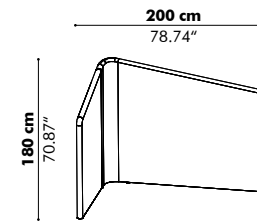

BuzziShield Hook
Wedge High Left