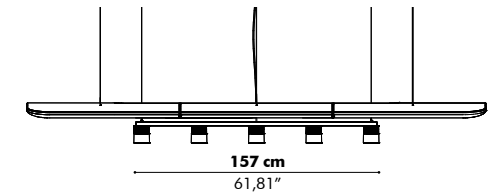

Sol Spot Quintet

Sol Globe Quintet