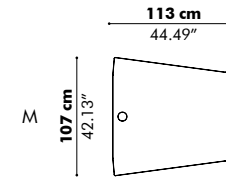

Worktops

WT Club