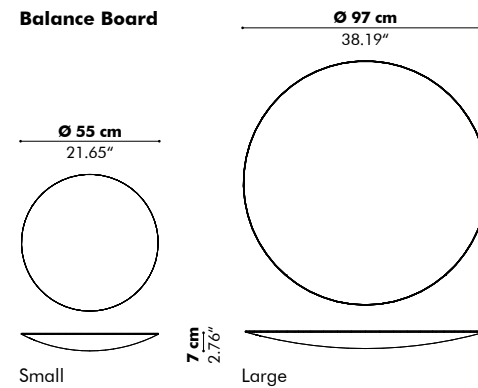

Balance Board

Finishes

Balance:

Bottom in solid wood Ash Natural (varnish)
Upholstery in fabric collections CAT A, B, C, D, E

Balance Board:

Ash Natural (varnish)

(Check our application overview p. 346)