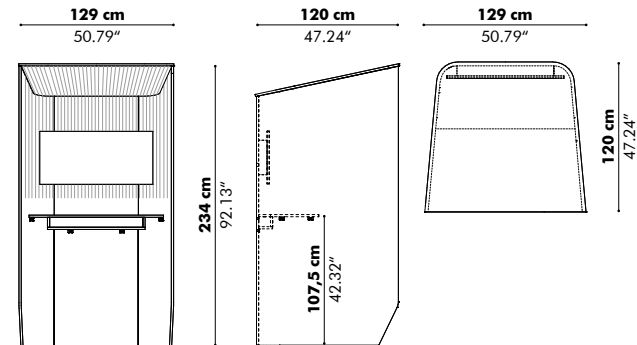

Models

Single

Standing

Targa

	Width
S	130 cm 51.18"
M	170 cm 66.93"
L	210 cm 82.68"

Patterns

3D Rib

3D Diamond