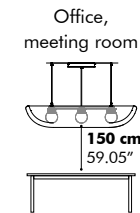

Sol Trio Globe