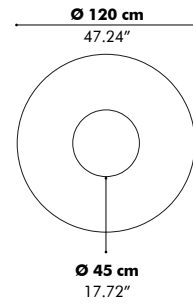

Round Large