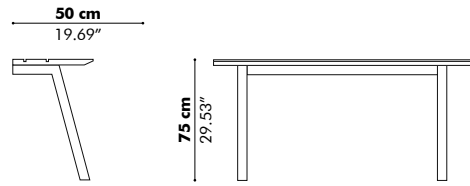

Side

PicNic Side Low