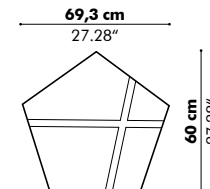

Penta

Kite*