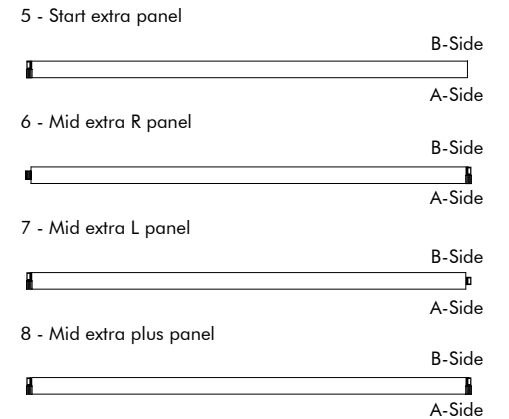

Model

	Height	Zipper Height
S	120 cm 47.24"	100 cm 39.37"
M	150 cm 59.06"	100 cm 39.37"
L	200 cm 78.74"	100 cm 39.37"

Panels

puller side pin side Label (only with Stop panel)

Finishes

Cover in BuzziFelt
Available in BuzziFelt Printed
Extra layer in fabric collections CAT A, B, C,
D, E possible
Zipper in black
(Check our application overview p. 346)