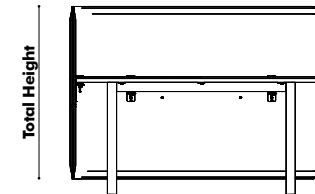

Left

100 - 200 cm
39.37" - 78.74"

Height
above desk

Width side
on table