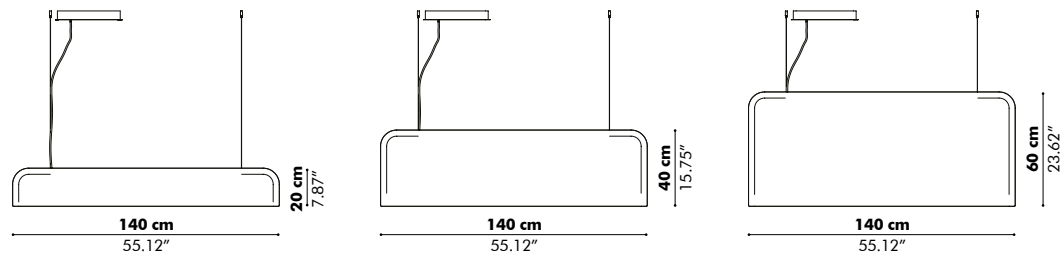

Large

Finishes

Upholstery in fabric collections CAT A, B, C, D, E
LED Line embedded in aluminum white profile (RAL 9010) |
Milky diffuser
Powder coated metal ceiling canopy in black (RAL 9005)
Fabric power cable in black
(Check our application overview p. 346)

Mounting

Ceiling Suspended
Fixing System Screw with 2 cables of 2 m - 78.74"
or 5 m - 196.85" (black)

Light

Input Voltage 100 - 240V
Input Frequency 50/60Hz
Lumen Output M: 960 Lm
Lumen Output L: 1400 Lm
Color Temperature: 3000K
Color Rendering Index: 90
Dimming: 0-10V or DALI (CE/CB)
Diffuser: milky (UGR22)
CE/CB certified / cULus Listed