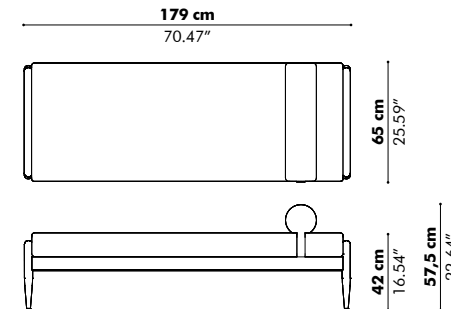

ST931 Daybed

Finishes

Frame in Cumaru

Upholstery in outdoor fabric (check our website)

How to order

Model

Fabric (Collection > Color)