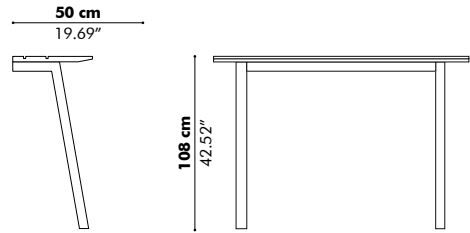

PicNic Side High