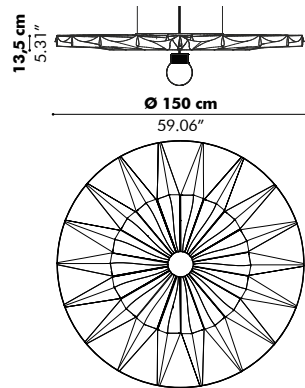

Models

Ripple M

Ripple L

Edel M

Edel L

Edel Long

The architectural folds maximize surface area and deliver exceptional acoustic performance.

BuzziPleat Edel Long can be paired with BuzziSol Trio or BuzziSol Quintet in either a Globe (pictured) or Spot iteration.

A closer look at BuzziPleat Light's hand-pleated and lacing details.

Finishes

Pleat in BuzziFelt: OffWhite, StoneGrey and Anthracite
Lace in offWhite or Black
LED Light source with powder coated metal heatsink in black (RAL 9005)
Metal ceiling canopy in black
Fabric power cable in black
(Check our application overview p. 346)

Mounting

Light

Diffuser: glass globe or reflector spot
Input Voltage: 110-240V
Input Frequency: 50/60 Hz
Lumen Output: Solo: 1500 Lm | Trio: 3 x 1500 Lm | Quintet: 5 x 1500 Lm
Color Temperature: 3000K
Color Rendering Index: 90
Dimming: 0-10V or Dali*
LED Light source CE/CB certified / cULus listed
* Not for Edel Long

How to order

Model
Size
Color lace
Mounting
Light: Dimming

LUX levels

To light up your space with optimal LUX levels, take the following measurements into account.

LED Spot

LED Globe

According to EN12464 (only on LUX levels) at full output

Sol Trio Spot

Sol Quintet Spot

Sol Trio Globe

Sol Quintet Globe

Sol Quintet Globe

According to EN12464 (only on LUX levels) at full output