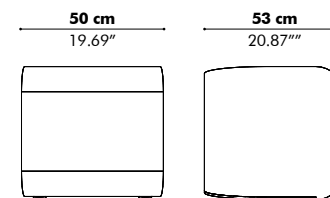

Models

Solo