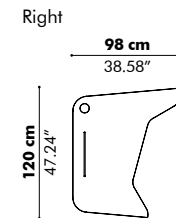

Worktops

WT Club

WT Cocoon

WT Flat

WT Shape

WT Triangle

Finishes

Cable entry 80 mm | 3.15" (Cutout Side) or 80 mm x 320 mm | 3.15" x 12.59" (Cutout Central)