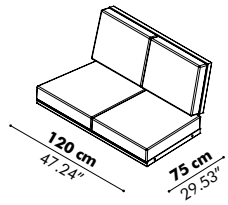

Bench

S

M

L

Finishes

Upholstery in fabric collections of CAT A
(Check our application overview p. 346)

Options

Backlight (LED)

Upholstered in sound-absorbing materials, BuzziVille provides an acoustic cocoon to focus or host a private meeting.

BuzziVille's soft edges and round shapes help to diffuse sound more efficiently.

Functional cutouts allow chargers to run through without clutter, so you can keep your laptop and smartphone powered.

Tablet

S

M

L

Finishes

Antwerp Oak

White Laminate

(Check our application overview p. 346)

Split panel

95 cm
37.40"

Height

120 cm | 47.24"

135 cm | 53.15"

Finishes

Upholstery in fabric collections CAT A, B
(Check our application overview p. 346)

Electrification Unit

Netbox Point

Set Point comes with 3 communication modules
(1 x HDMI, 1 x DATA, 1 x USB) | Select 2 to connect to the Netbox Point

Socket Type:

F NL|DE|LUX

G UK

E BE|FR

B US

HDMI

DATA

USB
(not charging)

How to order

Components

Size

Finish

Options

Need help? project.care@buzzi.space