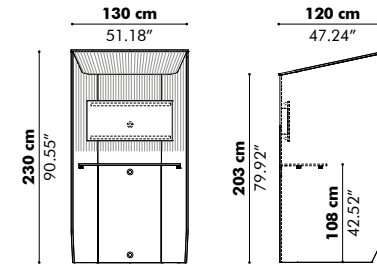

— Predefined setups

Models

Booth

Width
102,5 cm
40,35"

- S** 130 cm | 51.18"
- M** 170 cm | 66.93"
- L** 210 cm | 82.68"

Booth Standing

Width
102,5 cm
40,35"

Hub

Width
102,5 cm
40,35"

- S** 130 cm | 51.18"
- M** 170 cm | 66.93"
- L** 210 cm | 82.68"

Hub Open

Width
102,5 cm
40,35"

- S** 130 cm | 51.18"
- M** 170 cm | 66.93"
- L** 210 cm | 82.68"

Desk

	Width Worktop	Height	Depth
S	125 cm 49.21"	120 cm 47.24"	165 cm 64.96"
M	165 cm 64.96"	135 cm 53.15"	205 cm 80.71"
L	205 cm 80.71"		