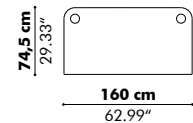

Worktops

Worktop Full