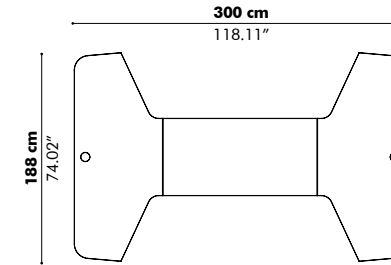

Available in different configurations, models and colors, you can configure this freestanding system according to the requirements of any space.

Organize open floor plan environments into different spaces and customize them with various accessories, e.g. individual desks, chairs, and shelves.

Worktops

WT Club

WT Cocoon

WT Flat

WT Shape

WT Triangle

Finishes

Cable entry 80 mm | 3.15" (Cutout Side) or 80 mm x 320 mm | 3.15" x 12.59" (Cutout Central)

(Check our application overview p. 346)