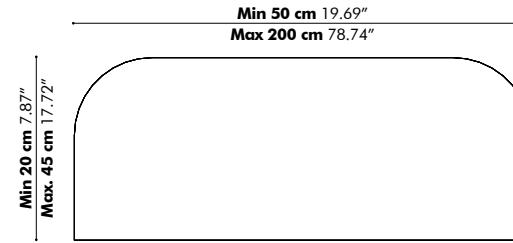

Models

Round corners