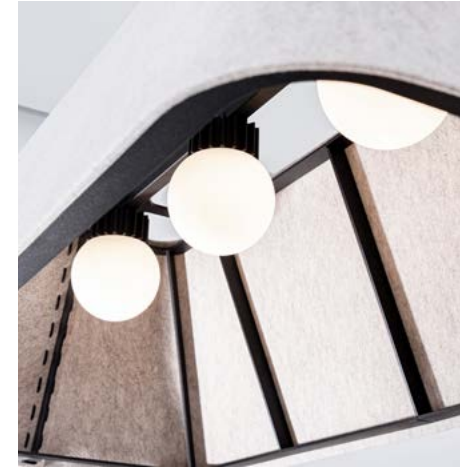

BuzziShade Square Beam paired with BuzziSol Trio Globe.