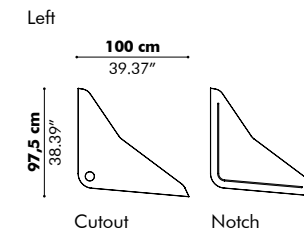

Worktops

WT Club

WT Cocoon

WT Flat

WT Shape

WT Triangle

Finishes

Cable entry 80 mm | 3.15" (Cutout Side) or 80 mm x 320 mm | 3.15" x 12.59" (Cutout Central)