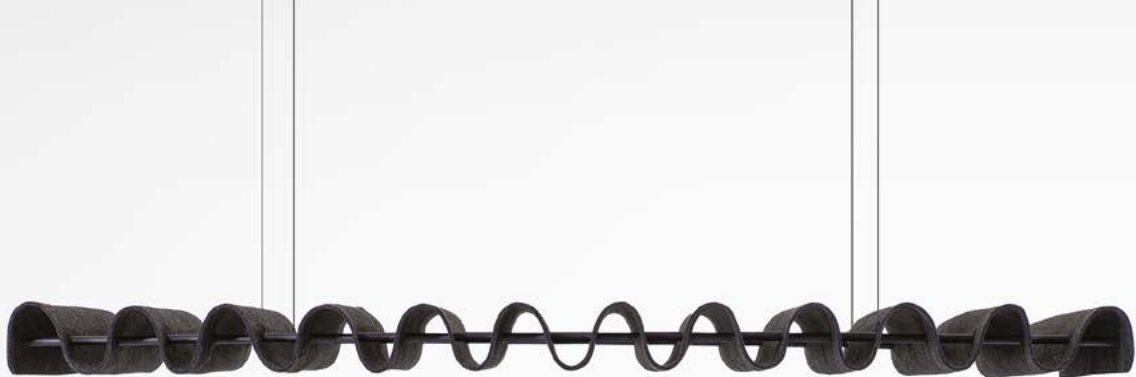

Ceiling Suspended
Fixing System Screw with 4 cables of 2 m - 78.74"
or 5 m - 196.85" (black or alu)

Ceiling Suspended
Fixing System Magnet with 4 cables of 2 m - 78.74"
or 5 m - 196.85" (black or alu)

Options

Upholstered back

How to order

Size
Pattern
Fabric (CAT > collection > color)
Mounting
Options

BuzziFold

— By BuzziSpace Studio

A sustainable solution for your ceilings

BuzziFold can be ceiling-suspended horizontally or vertically. The former permits BuzziFold to act as a classic baffle, while the latter can also help create visual privacy between workstations or various zones. BuzziFold arrives fully assembled, making it an easy-to-install acoustic solution. Just hang it up and say goodbye to excessive noise.