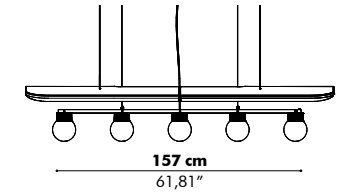

Sol Globe Quintet