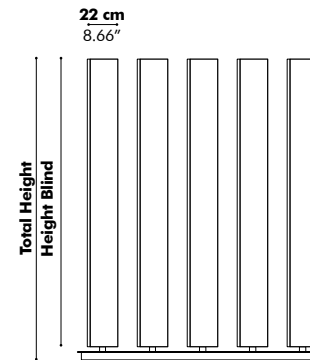

Model

	Height Blind	Total Height
M	150 cm 59.06"	155 cm 61.02"
L	185 cm 72.83"	190 cm 74.80"

Baseplate

Finishes

Cover in BuzziFelt
 Available in BuzziFelt Printed
 Extra layer in fabric collections CAT A, B, C, D, E possible
 Baseplate in metal black (RAL 9005) or white (RAL 9010)
 (Check our application overview p. 346)