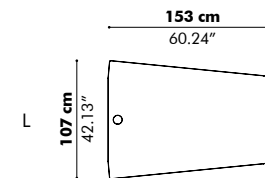

Worktops

WT Club