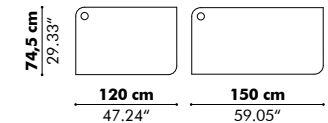

Worktop B

Cable entries | cutouts for electrification are optional