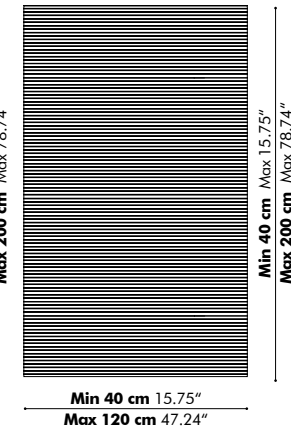

Horizontal stripes

A closer look at BuzziBrickBack's horizontal slices in unicolor.

Finishes

Sliced BuzziFelt in unicolor, bicolor or multicolor
When installing several panels next to each other the stripes will not be in a continuous line
The seam will be visible (this is for all versions)
Variation in color & density may occur
(Check our application overview p. 346)

Mounting

Self-adhesive backlayer
Not recommended for ceiling/floor applications

How to order

Size (W x H)
Sliced BuzziFelt combination
Horizontal or vertical stripes