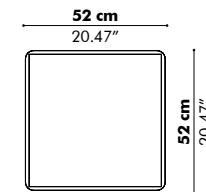

Models

Wedge

	Height
S	120 cm 47.24"
M	155 cm 61.02"
L	190 cm 74.80"

Cylinder

Beam

BuzziTotem is anchored securely on a metal baseplate. Add optional wheels to move the solution around with ease.

Finishes

Upholstery in fabric collections CAT A, B, C, D, E
Baseplate in black (RAL 9005) or wooden bottom with plastic feet
(Check our application overview p. 346)