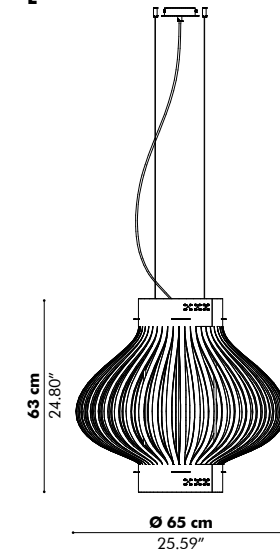

Model

L

Finishes

- One layer of BuzziFelt
- Lace in black or white
- No stitch or stitch in black or white
- Metal frame in black (RAL 9005)
- Metal ceiling canopy in black
- Fabric power cable in black
- (Check our application overview p. 346)

Mounting

- Ceiling Suspended
- Fixing System Screw with 2 cables of 2 m - 78.74" or 5 m - 196.85" (black or alu)

Light

- Excl. lightbulb
- E27, max 60W (EU-CE/CB certified)
- E26, max 100W (US-cULus listed)

Options

- LED bulb E27, 5W (EU)

How to order

- BuzziFelt color
- Color lace
- Stitch
- Mounting