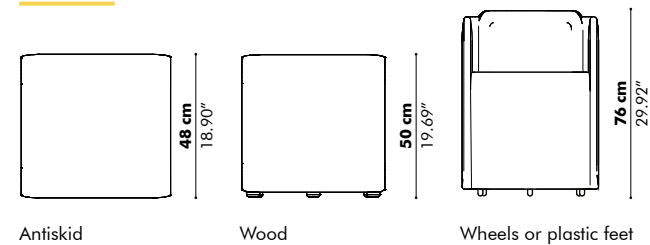

Bottom

Antiskid

Wood

Wheels or plastic feet

Finishes

Upholstery in fabric collections CAT A, B, C, D, E
(Check our application overview p. 346)

Options

Bicolor
Tablet (left or right) in Ash black stained with black metal support only for Dee Plus