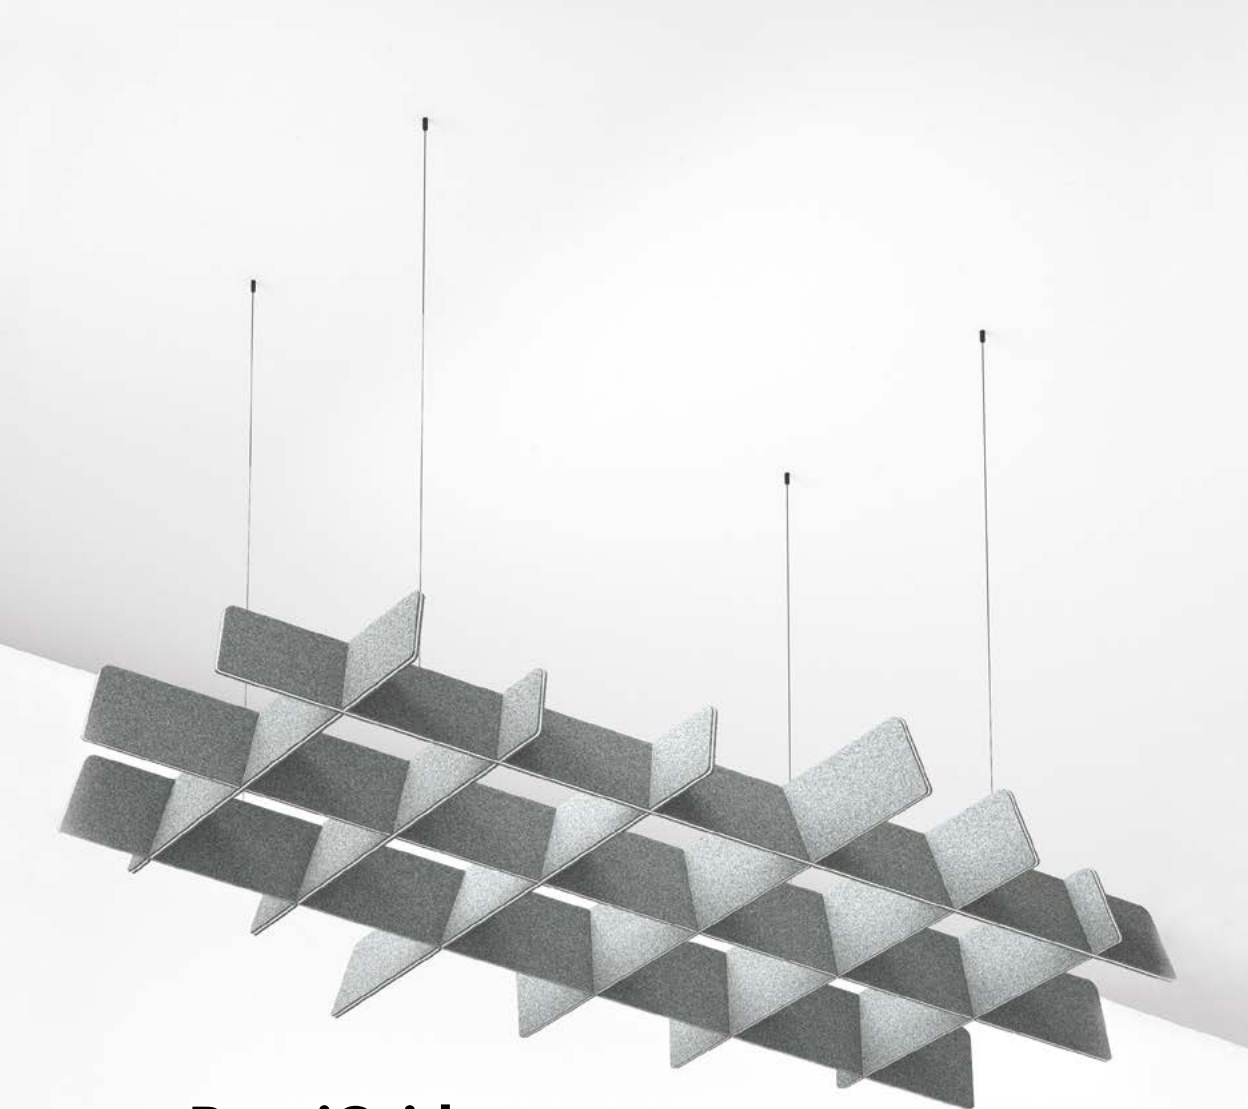

BuzziGrid

— By Alain Gilles

An eye-catching acoustic baffle

BuzziGrid is a sound buffer that limits echo within a room. The highly functional sound-absorbing product can be used in meeting rooms, educational spaces, lobbies, or other public places to form a Hub for Togetherness.