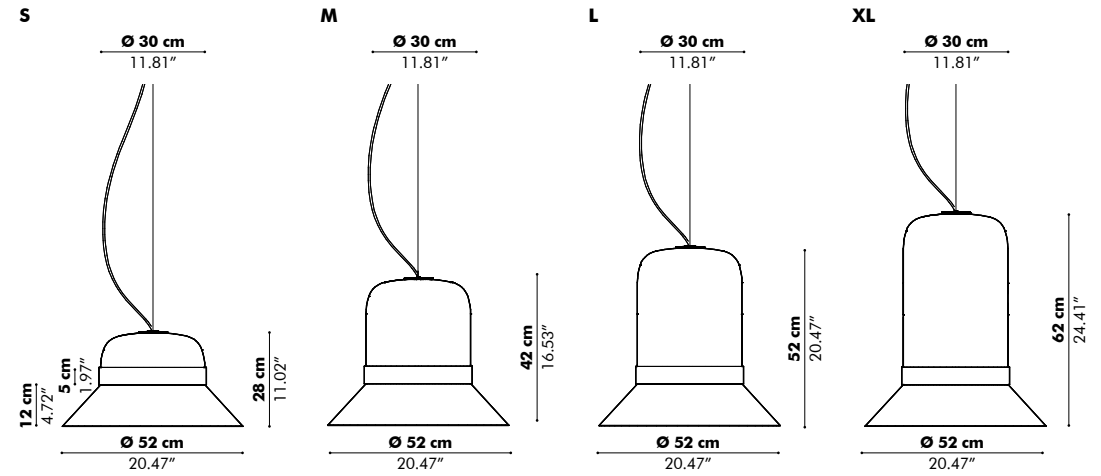

Models

Finishes

Upholstery in fabric collections CAT A, B, C, D, E
Metal shade and decorative ring in black (RAL 9005), white (RAL 9010), beige red (RAL 3012) or gold
Metal ceiling canopy in white
Transparent power cable
(Check our application overview p. 346)

Mounting

Ceiling Suspended
Fixing System Screw with 1 cable of 2 m - 78.74"
or 4 m - 157.48" (black or alu)

Light

Input Voltage: 230V / 120V
Input Frequency: 50/60Hz
Lumen Output: 2000 Lm
Color Temperature: 3000K
Color Rendering Index: 80
Dimming: 1 - 10V
Diffuser: milky (UGR20) or prismatic (UGR19) (CE/CB)
CE/CB certified / cULus listed

LUX levels

To light up your space with optimal LUX levels, take the following measurements into account.