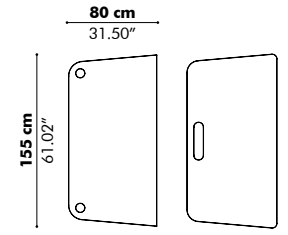

Available in different configurations, models and colors, you can configure this freestanding system according to the requirements of any space.

Organize open floor plan environments into different spaces and customize them with various accessories, e.g. individual desks, chairs, and shelves.

Worktops

WT Club

WT Cocoon

WT Flat

WT Shape

WT Triangle

Finishes

Cable entry 80 mm | 3.15" (Cutout Side) or 80 mm x 320 mm | 3.15" x 12.59" (Cutout Central)

(Check our application overview p. 346)