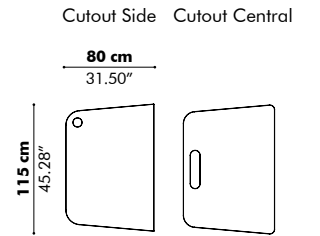

Worktops

WT Club

WT Cocoon

WT Flat

WT Shape

Right

Left

WT Triangle

Right

Left

Finishes

Cable entry 80 mm | 3.15" (Cutout Side) or
80 mm x 320 mm | 3.15" x 12.59" (Cutout Central)

(Check our application overview p. 346)