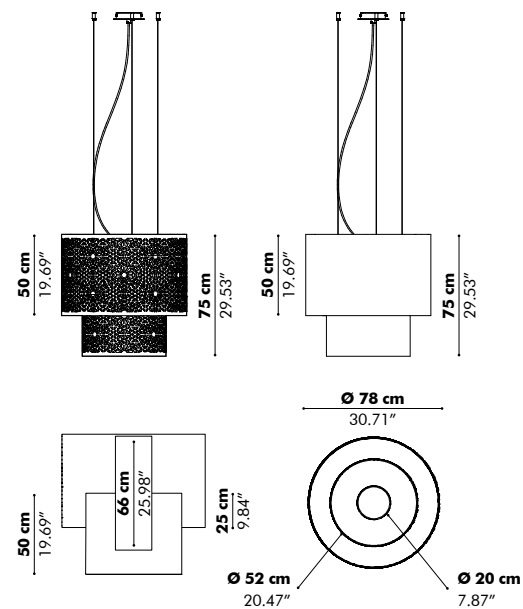

Model

Finishes

Metal frame in black (RAL 9005)
Shades in BuzziFelt or BuzziFelt Printed
(Gold, Carrara, Emperador)
(Check our application overview p. 346)

Mounting

Black metal ceiling canopy and black fabric power cable incl.

Ceiling Suspended
Fixing System Screw with 3 cables of 2 m - 78.74"
or 5 m - 196.85" (black or alu)

Light

Input Voltage: 110 - 240V
4 pin CFL Bulb with 2G11 base included 55W (EU-CE certified)
Bulb excluded (US-cULus listed)

How to order

Model
BuzziFelt finish
Mounting