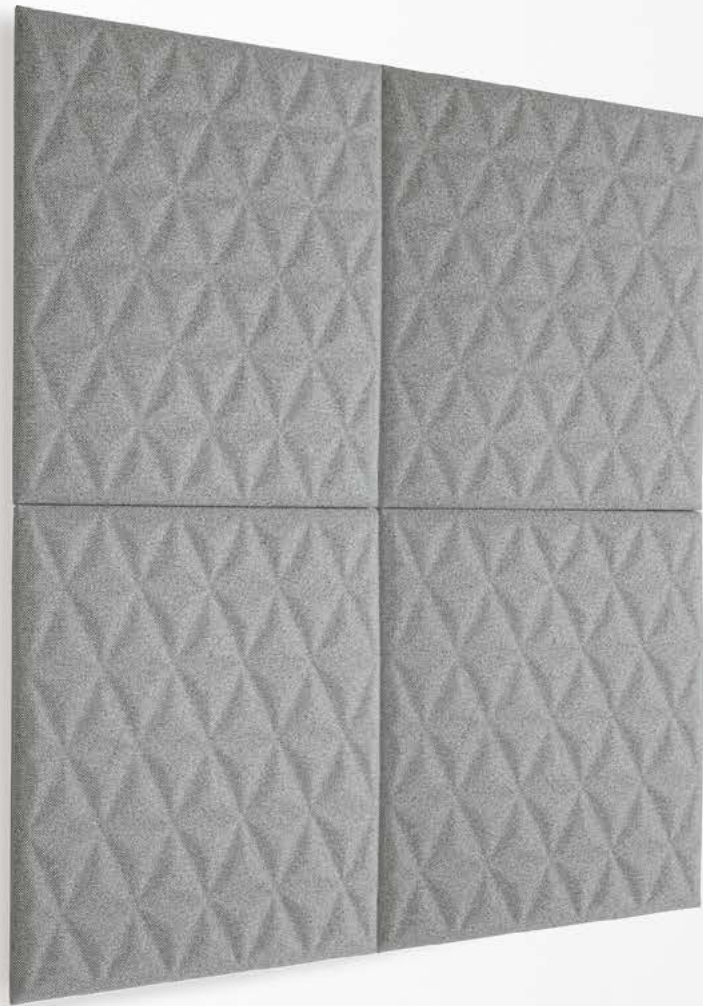

BuzziTile

— By BuzziSpace Studio

A sound-absorbing wall tile

BuzziTile is an acoustic wall tile that can be combined in different shapes, colors, and 3D patterns to help liven up a wall. The high-performing wall tile diffuses sound and additionally absorbs high-frequency tones, helping to create a well-balanced and pleasant space. The solution is also perfect for attenuating noises in workspaces that are already equipped with other acoustic solutions.