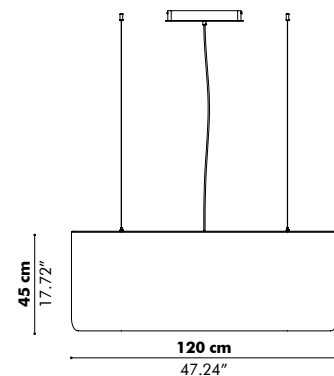

Beam

Finishes

Metal frame in black (RAL 9005)
Upholstery in fabric collections CAT A, B, C, D, E
LED Light source with powder coated metal heatsink in black (RAL 9005)
Metal ceiling canopy in black
Fabric power cable in black
(Check our application overview p. 346)

Mounting

Ceiling Suspended Small
Fixing System Screw with 1 cable of 2 m - 78.74"
or 5 m - 196.85" (black or alu)

Ceiling Suspended Beam
Fixing System Screw with 2 cables of 2 m - 78.74"
or 5 m - 196.85" (black or alu)

Light

Small

Retrofit

Excl. lightbulb
E27, max 60W (EU)
E26, max 100W (US)
CE/CB certified / cULus listed

LED Globe LED Spot

Diffuser: glass globe
or reflector spot
Input Voltage: 110 - 240V
Input Frequency: 50/60Hz
Lumen Output: 1500 Lm
Color Temperature: 3000K
Color Rendering Index: 90
Dimming: 0 - 10V or Dali (CE/CB)
CE/CB certified / cULus listed

Beam

LED Globe LED Spot

Diffuser: glass globe
or reflector spot
Input Voltage: 110 - 240V
Input Frequency: 50/60Hz
Lumen Output: 3 x 1500 Lm
Color Temperature: 3000K
Color Rendering Index: 90
Dimming: 0 - 10V
CE/CB certified / cULus listed

LUX levels

To light up your space with optimal LUX levels,
take the following measurements into account.