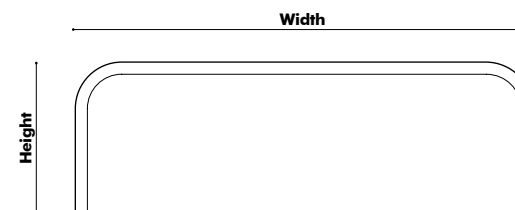

Model

Panel

Height

40 cm | 15.75"

60 cm | 23.62"

Width

60 cm | 23.62"

100 cm | 39.37"