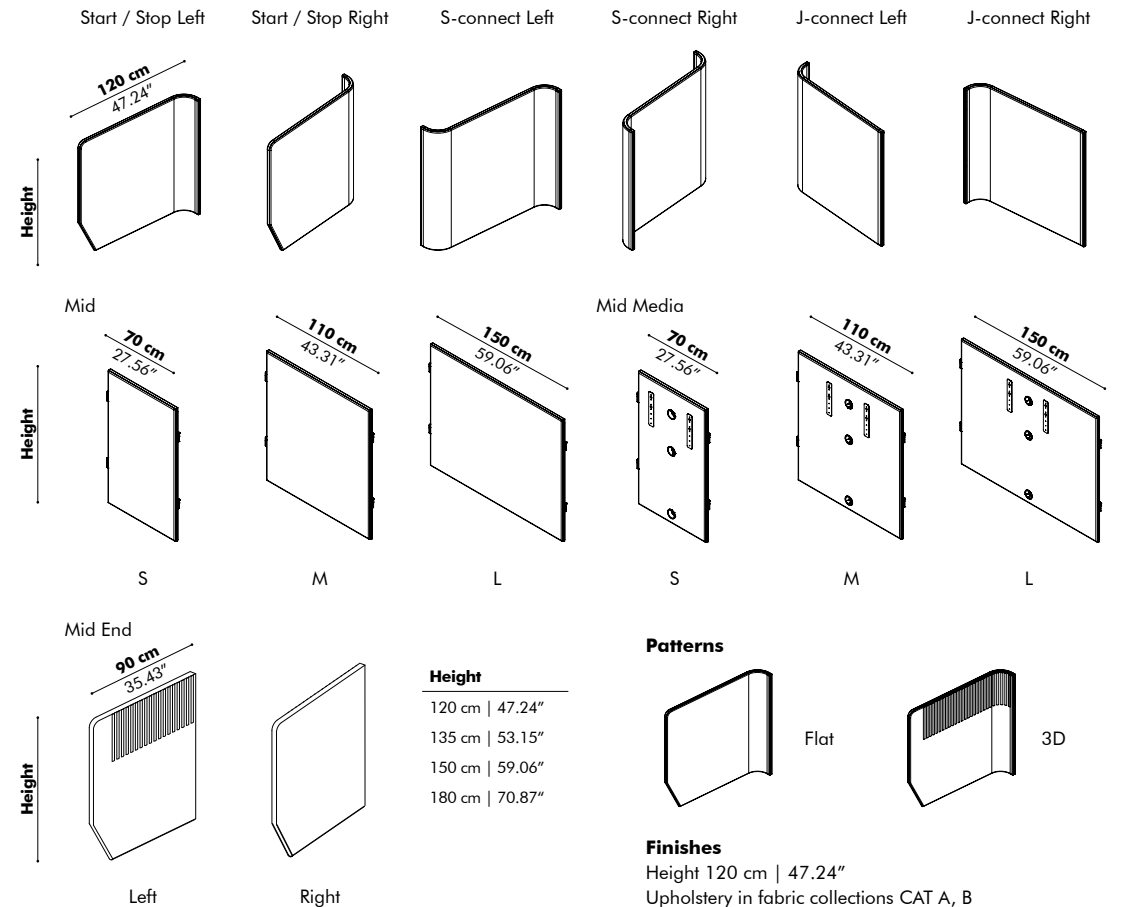

Finishes

Panels

Panel H 120: CAT A, B
Panel H 135, 150, 180: CAT A
Booth/Booth Standing: CAT A
Hub/Hub Open: CAT A

Patterns

Booth (Standing), Hub: Flat or 3D Rib
Hub Open, Desk, Meet: Flat only

Worktops

(Check our application overview p. 346)

Available in different configurations, a range of models and colors, you can configure this freestanding system according to the requirements of any space

How to order

Model
Size
Fabric (CAT > collection > color)
Finish Worktop
Cutout Side or Central

— Configure It Yourself Setups

Let these inspiration models guide you when building your own BuzziVille setup.
Dimensions of these predefined setups are dependent on the size of the panels you choose.
All models are available in 4 heights: 120, 135, 150 & 180 cm | 47.24", 53.15", 59.06", 70.87"

Panels