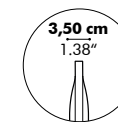

Finishes

Upholstery in fabric collections CAT A, B, C, D, E
(Check our application overview p. 346)

Options

Sliders for BuzziPicNic Desk, Meet, Workbench (2 pieces)
Fix Wall (2 pieces or 3 pieces) in white (RAL 9010), black (RAL 9005) or alu color (RAL 9006)