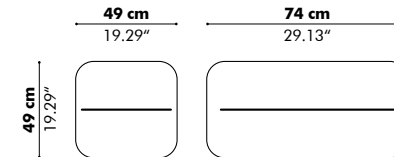

Baseplate

Baseplate depends on size BuzziFree

Finishes

Cover in BuzziFelt
Extra layer in fabric collections CAT A, B, C, D, E possible
Baseplate in metal alu color (RAL 9006) or black (RAL 9005)
(Check our application overview p. 346)

Options

Bicolor

How to order

Size (H x W)
Fabric (CAT > collection > color)
Color baseplate