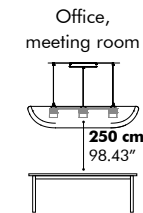

Sol Trio Spot