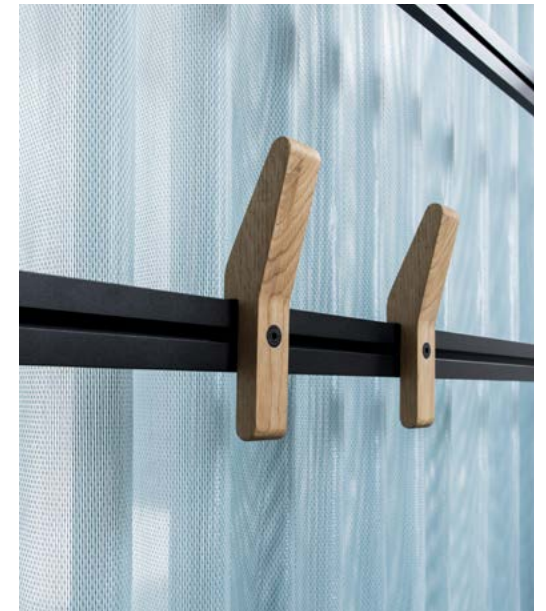

Finish frame

Curtains (CUR > collection > color)

Worktop (model, size)

Shelve (model, size)

Accessories

Electrification

Need help? project.care@buzzi.space

Mix and match both the frame and curtains. Choose from seven powder-coated metal colors along with numerous curtain options to create different dynamics.