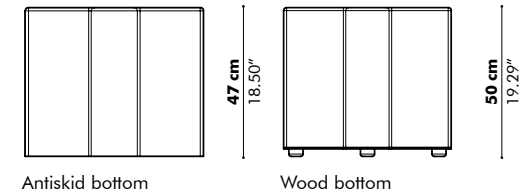

High

Finishes

Upholstery in fabric collections CAT A, B, C, D, E
Bottom in antiskid or wood
(Check our application overview p. 346)

How to order

Model
Bottom
Fabric (CAT > collection > color)