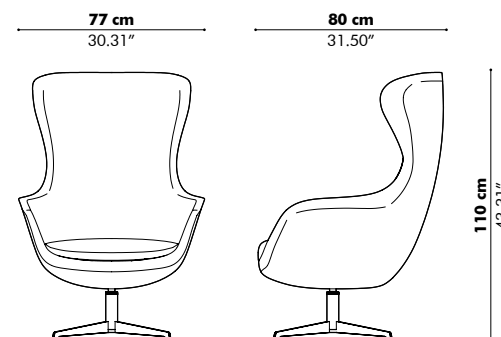

Model

BuzziQ

BuzziQ Ottoman

Depth

45 cm | 17.72"

Finishes

Swivel Base powder coated metal in black (RAL 9005)

Upholstery in CAT A BuzziFabric Nude 70

(Check our application overview p. 346)

How to order

Model