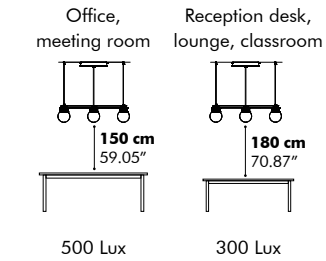

Finishes

Powder coated metal heatsink and ceiling canopy in black (RAL 9005)
Fabric power cable in black
Metal ceiling canopy in black

Mounting

Ceiling Suspended
Trio & Quintet: Fixing system screw with 2 cables of 2 m - 78.74" or 5 m - 196.85"

Light

Frosted glass globe or reflector spot.
Input Voltage: 110 - 240V
Input Frequency: 50/60Hz
Lumen Output:
Solo: 1500 Lm | Trio: 3 x 1500 Lm | Quintet: 5 x 1500 Lm
Color Temperature: 3000K
Color Rendering Index: 90
Diffuser: glass globe or reflector spot
Dimming: 0 - 10V or Dali (only for Solo)
CE/CB certified / cULus listed

LUX levels

To light up your space with optimal LUX levels, take the following measurements into account.

Solo Spot

Solo Globe

Trio Spot

Trio Globe

Quintet Spot

Quintet Globe

According to EN12464 (only on LUX levels) at full output

How to order

Model
Mounting*
Light: Light option, Diffuser, Dimming**
* Only for Trio and Quintet
** Only for Solo