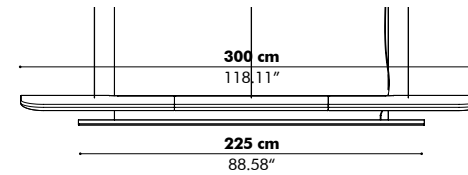

M

LED Line 225