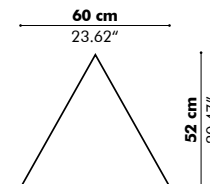

Triangle L

Flat