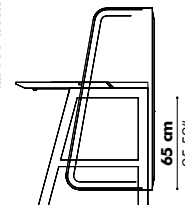

65 cm
25.59"

Total height

100 cm | 39.37"
110 cm | 43.31"
120 cm | 47.24"

Height above desk

35 cm | 13.78"
45 cm | 17.72"
55 cm | 21.65"

Width side on table (all models)

40 cm | 15.75"
60 cm | 23.62"

Finishes

Cover in BuzziFelt

Mounting

Desk mounted

Fix L: worktop thickness 12 > 27 mm | 0.47" > 1.06"
Fix L-Plus: worktop thickness 18 > 43 mm | 0.71" > 1.69"
Fix XL: worktop thickness 28 > 57 mm | 1.10" > 2.24"
Fix - XXL: worktop thickness 72 > 98 mm | 2.83" > 3.86"
Fixes in black (RAL 9005), white (RAL 9010)
or alu color (RAL 9006)

Options

Bicolor

How to order

Model
Height above desk
Width side(s)
Length front
BuzziFelt color
Size fix front
Size fix side(s)
Color of fixes
Options