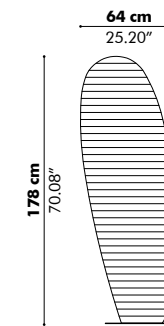

BuzziPlant

— By Anthony Duffeleer

A whimsical sound-absorbing screen

BuzziPlant is a fun and decorative room divider that helps balance sound in an open space while providing visual privacy. Available in three different shapes, the acoustic solution is also an easy biophilic addition.

Models

Mobi

Surf

Doldi

Baseplate

Finishes

Upholstery in fabric collections CAT A, B, C, D, E
Baseplate in metal alu color (RAL 9006) or black (RAL 9005)
(Check our application overview p. 346)

How to order

Model
Fabric (CAT > collection > color)
Color baseplate

BuzziPlant's 3D pattern effectively diffuses sound waves.