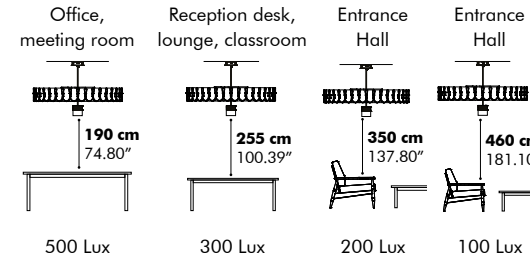

Models

Ripple M

Ripple L

Edel M

Edel L

Edel Long

The architectural folds maximize surface area and deliver exceptional acoustic performance.

BuzziPleat Edel Long can be paired with BuzziSol Trio or BuzziSol Quintet in either a Globe (pictured) or Spot iteration.

A closer look at BuzziPleat Light's hand-pleated and lacing details.

Finishes

Pleat in BuzziFelt: OffWhite, StoneGrey and Anthracite
Lace in offWhite or Black
LED Light source with powder coated metal heatsink in black (RAL 9005)
Metal ceiling canopy in black
Fabric power cable in black
(Check our application overview p. 346)

Mounting

Light

Diffuser: glass globe or reflector spot
Input Voltage: 110-240V
Input Frequency: 50/60 Hz
Lumen Output: Solo: 1500 Lm | Trio: 3 x 1500 Lm | Quintet: 5 x 1500 Lm
Color Temperature: 3000K
Color Rendering Index: 90
Dimming: 0-10V or Dali*
LED Light source CE/CB certified / cULus listed
* Not for Edel Long

How to order

Model
Size
Color lace
Mounting
Light: Dimming

LUX levels

To light up your space with optimal LUX levels, take the following measurements into account.

LED Spot

LED Globe

According to EN12464 (only on LUX levels) at full output

Sol Trio Spot

Sol Quintet Spot

Sol Trio Globe

Sol Quintet Globe

Sol Quintet Globe

According to EN12464 (only on LUX levels) at full output