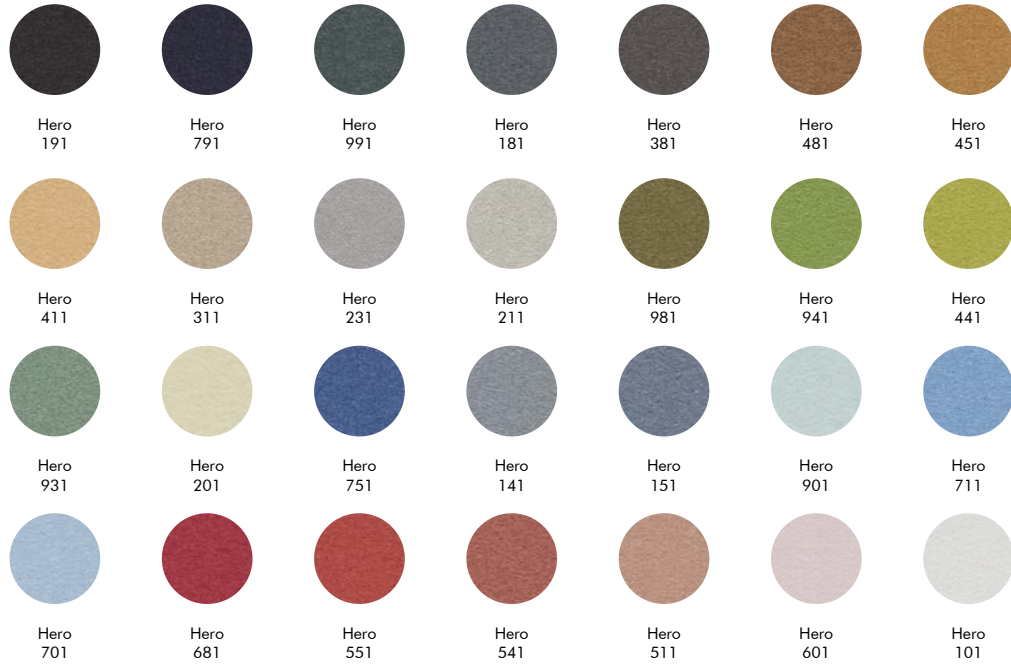

CAT C

Hero kvadrat