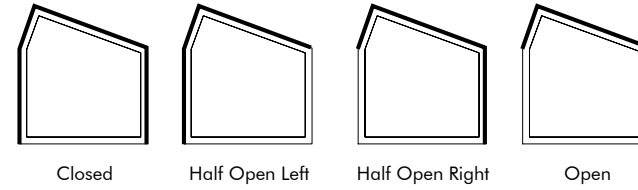

BuzziShed

— By Jean-Pierre Galeyn & BuzziSpace Studio

An outdoor workspace

BuzziShed allows you to take your work outside without having to worry about rain or the sun's glare on your laptop or smartphone. Furnish BuzziShed with a range of seating elements and tables to form the ultimate outdoor meeting and work area.

Models

Top

Finishes

Frame in galvanized steel
Cover in orchestra fabric (check our website)
Floor in antiskid outdoor plywood
(Check our application overview p. 346)

Options

Gutter available to connect two sheds (not possible with closed shed)
Custom fabric print on request

How to order

Model
Color orchestra fabric
Options