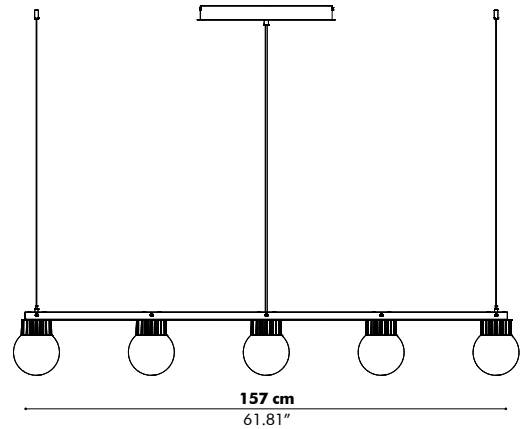

Quintet Globe