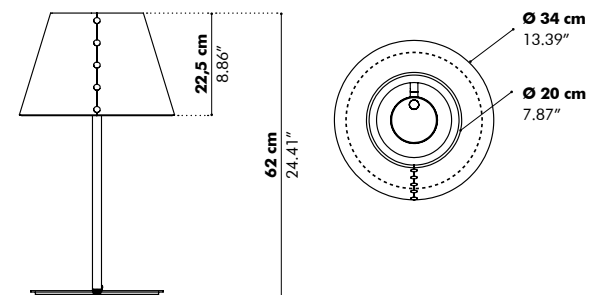

Model

Head can be tilted to max. 17°

Finishes

Shade in BuzziFelt Anthracite, OffWhite or StoneGrey finished with push buttons in glossy black
Shade inside always in Fabric Ivory
Metal structure in black (RAL 9005)
Power cable in black
(Check our application overview p. 346)

Light

Wattage: 4.5W
Input Voltage: 100 - 240V
Input Frequency: 60Hz
Lumen Output: 330 Lm
Color Temperature: 2700K
Color Rendering Index: <90
Dimming: Touchdimmer

How to order

Color BuzziFelt