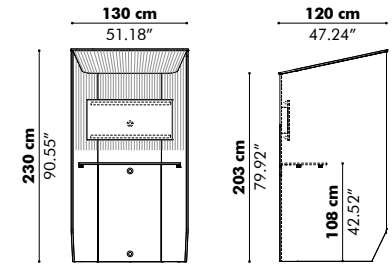

Booth Standing

	Width
S	130 cm | 51.18"
M	170 cm | 66.93"
L	210 cm | 82.68"