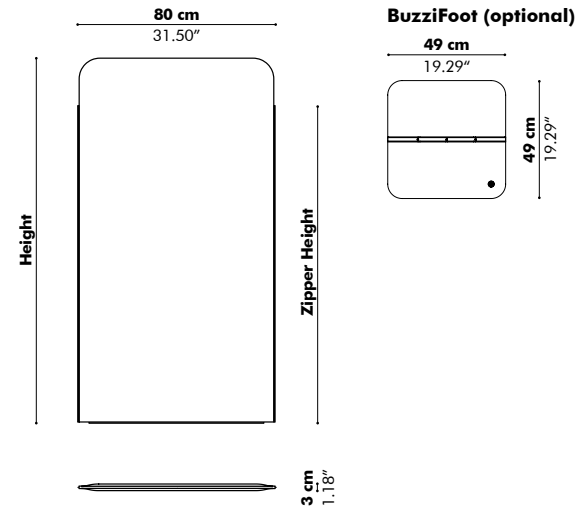

Model

	Height	Zipper Height
S	120 cm 47.24"	100 cm 39.37"
M	150 cm 59.06"	130 cm 51.18"
L	200 cm 78.74"	180 cm 70.87"

Panels

puller side pin side Label (only with Stop panel)

Finishes

Cover in BuzziFelt
Available in BuzziFelt Printed
Extra layer in fabric collections CAT A, B, C, D, E possible
Zipper in black
(Check our application overview p. 346)