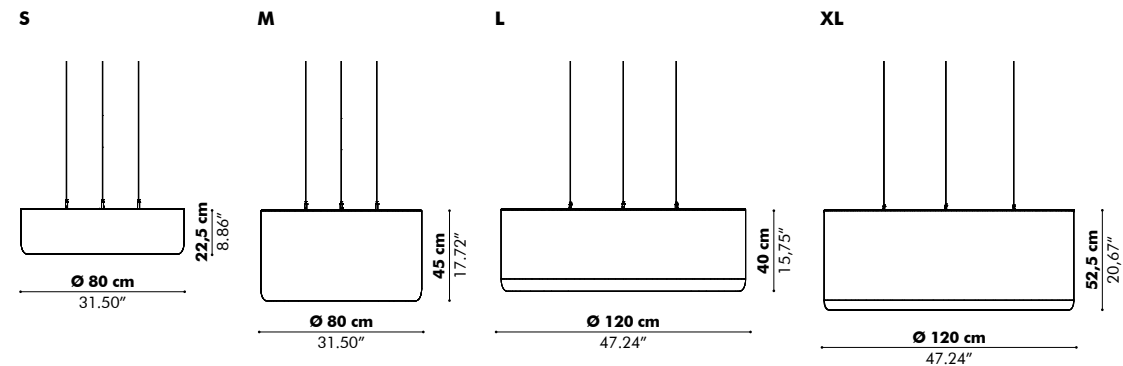

Models

Finishes

Powder coated metal frame in white (RAL 9010)
Upholstery in fabric collections CAT A, B, C, D and E
(Check our application overview p. 346)

Mounting

- Ceiling Suspended Straight
  Fixing System Screw with 3 cables of 2 m - 78.74" or 5 m - 196.85" (black or alu)
- Ceiling Suspended Split (Only for S and M)
  Fixing System Screw with 3 split cables and 1 main cable, total length of 2 m - 78.74" or 5 m - 196.85" (black or alu)