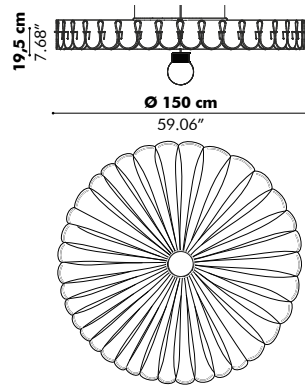

Models

Ripple M

Ripple L

Edel M

Edel L

Edel Long

The architectural folds maximize surface area and deliver exceptional acoustic performance.

BuzziPleat Edel Long can be paired with BuzziSol Trio or BuzziSol Quintet in either a Globe (pictured) or Spot iteration.

A closer look at BuzziPleat Light's hand-pleated and lacing details.

Finishes

Pleat in BuzziFelt: OffWhite, StoneGrey and Anthracite
Lace in offWhite or Black
LED Light source with powder coated metal heatsink in black (RAL 9005)
Metal ceiling canopy in black
Fabric power cable in black
(Check our application overview p. 346)

Mounting

Light

Diffuser: glass globe or reflector spot
Input Voltage: 110-240V
Input Frequency: 50/60 Hz
Lumen Output: Solo: 1500 Lm | Trio: 3 x 1500 Lm | Quintet: 5 x 1500 Lm
Color Temperature: 3000K
Color Rendering Index: 90
Dimming: 0-10V or Dali*
LED Light source CE/CB certified / cULus listed
* Not for Edel Long

How to order

Model
Size
Color lace
Mounting
Light: Dimming

LUX levels

To light up your space with optimal LUX levels, take the following measurements into account.

LED Spot

LED Globe

According to EN12464 (only on LUX levels) at full output

Sol Trio Spot

Sol Quintet Spot

Sol Trio Globe

Sol Quintet Globe

Sol Quintet Globe

According to EN12464 (only on LUX levels) at full output