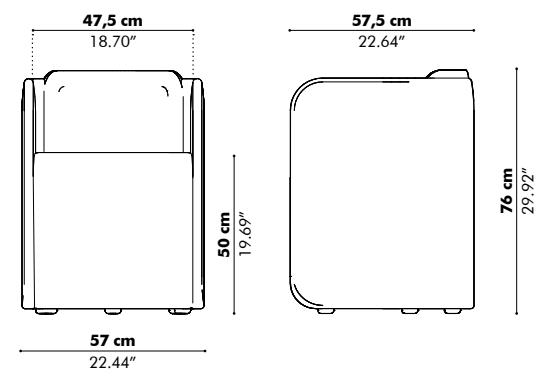

Plus

Patterns