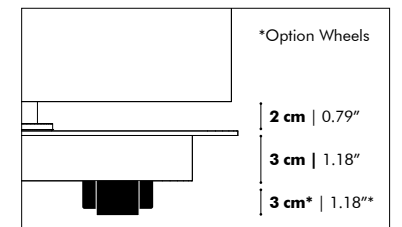

BuzziBlinds Classic

— By Alain Gilles

An acoustic room divider

BuzziBlinds Classic is a functional rotating room divider that provides acoustic and visual privacy in open-plan spaces. The S-shaped aluminum fins are specifically engineered to capture sound waves, while the BuzziFelt covers reduce sound transfers.

Model

	Height Blind	Total Height
M	150 cm | 59.06"	155 cm | 61.02"
L	185 cm | 72.83"	190 cm | 74.80"

Baseplate

Finishes

Cover in BuzziFelt
Available in BuzziFelt Printed
Extra layer in fabric collections CAT A, B, C, D, E possible
Baseplate in metal black (RAL 9005) or white (RAL 9010)
(Check our application overview p. 346)

Options

Bicolor
Wheels

How to order

Size
Color Baseplate
Fabric (CAT > collection > color)
Options