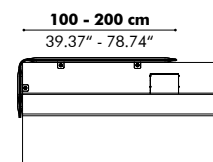

BuzziWrap Desk

— By BuzziSpace Studio

An acoustic panel for any desk

BuzziWrap Desk is a desk shield for noise and visual distractions. The easy-to-install solution wraps around your desk, turning a conventional workspace into an acoustically balanced cocoon for focus work.

Models

Full

Left

Right

Total height

52,5 cm | 20.67"
62,5 cm | 24.5"
72,5 cm | 28.54"

Height above desk

35 cm | 13.78"
45 cm | 17.72"
55 cm | 21.65"

Width side on table (all models)

40 cm | 15.75"
60 cm | 23.62"

Finishes

Cover in BuzziFelt

Mounting

Desk mounted

Fix L: worktop thickness 12 > 27 mm | 0.47" > 1.06"
Fix L-Plus: worktop thickness 18 > 43 mm | 0.71" > 1.69"
Fix XL: worktop thickness 28 > 57 mm | 1.10" > 2.24"
Fix - XXL: worktop thickness 72 > 98 mm | 2.83" > 3.86"
Fixes in black (RAL 9005), white (RAL 9010)
or alu color (RAL 9006)

Options

Bicolor

How to order

Model
Height above desk
width side(s)
Length front
BuzziFelt color
Size fix front
Size fix side(s)
Color of fixes
Options