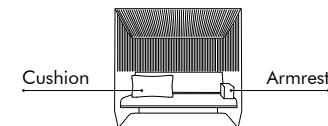

Options

BuzziHub Cushion
BuzziHub Armrest
Bicolor
Light (LED)

How to order

Model
Pattern
Fabric (CAT > collection > color)
Options