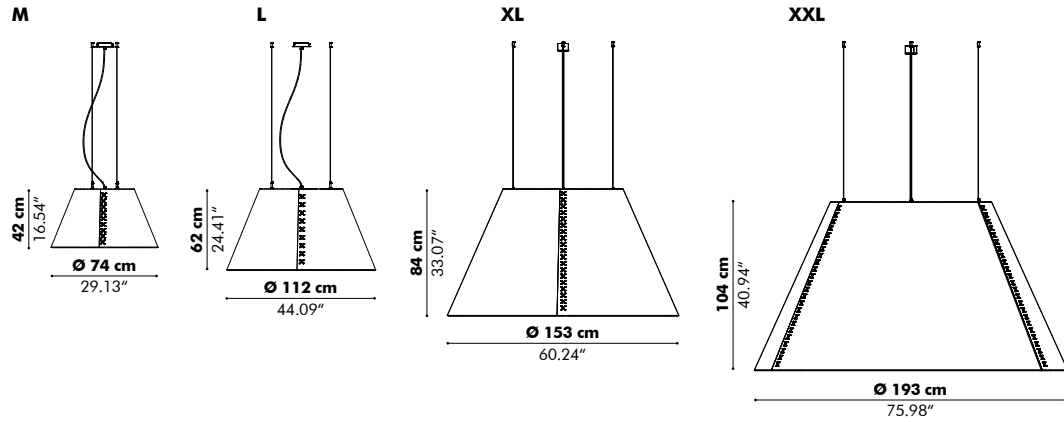

Models

Finishes

Shade in one layer of BuzziFelt
Extra layer in fabric in CAT A possible inside or outside
(Check our application overview p. 346)

M/L

Frame in white (RAL 9010), black (RAL 9005),
fluo orange (RAL 2005) or uncoated aluminum
Lace in black, white or fluo orange

XL/XXL

Frame in white (RAL 9010), black (RAL 9005),
or uncoated aluminum
Color lace in black or white

Mounting

M/L

Ceiling Suspended
Fixing System Screw with 2 cables of 2 m - 78.74"
or 5 m - 196.85" (black or alu)