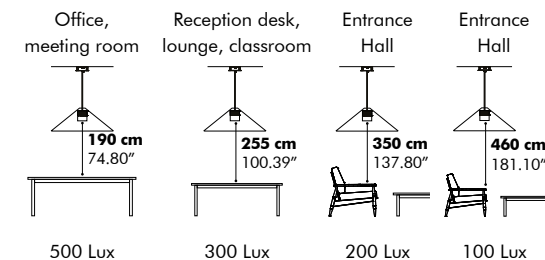

LUX levels

LED Spot

According to EN12464 (only on LUX levels) at full output

LED Globe

Only for decorative lighting effect

How to order

Model
BuzziFelt Color
Option extra layer fabric (CAT > collection > color > inside or outside)
Mounting
Light: Light option, Diffuser*, Dimming*
* Only for LED