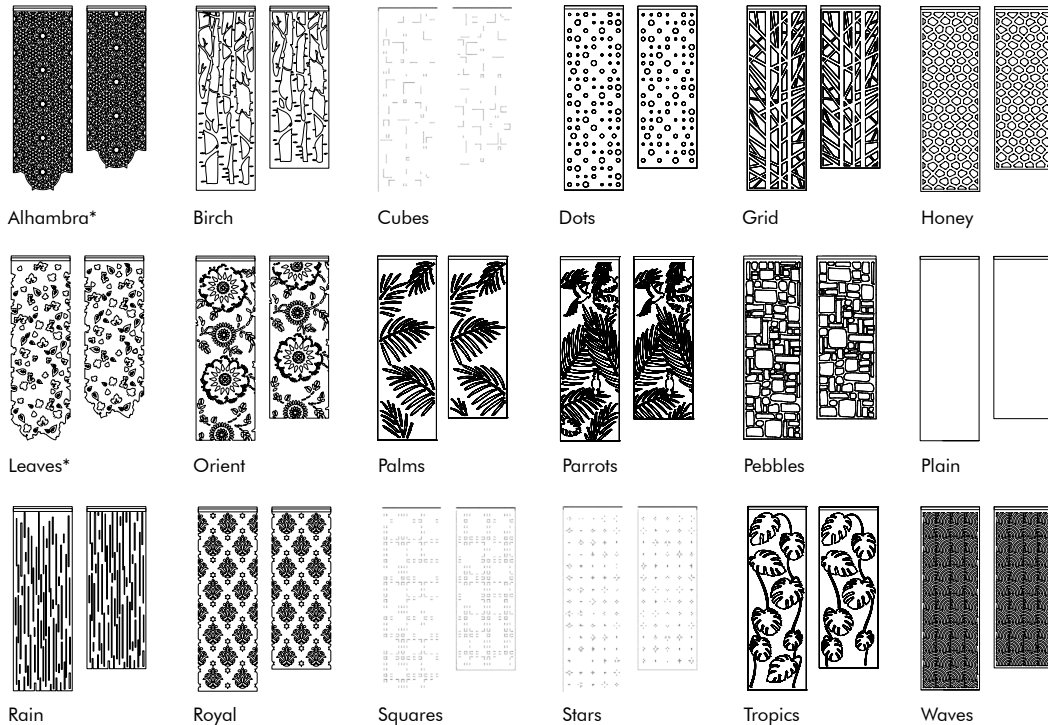

Patterns

* Pattern will be modified for ceiling and floor suspended option.

Finishes

2 layers of BuzziFelt and metal profile in black (RAL 9005) or white (RAL 9010)
Available in BuzziFelt Printed
(Check our application overview p. 346)