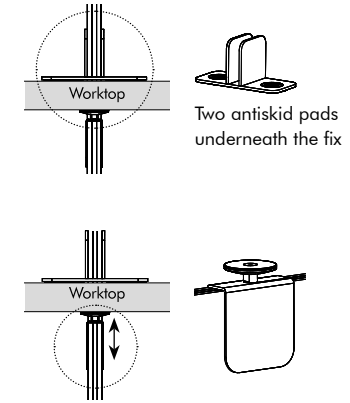

How to order

Model
Size (A,B,C,D)
BuzziFelt color*
Color of fixes

* Not available in Ecobrown 58

** Fixes included