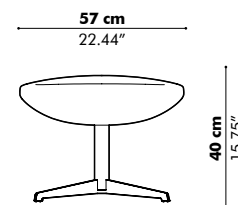

BuzziQ Ottoman

Depth

45 cm | 17.72"

Finishes

Swivel Base powder coated metal in black (RAL 9005)

Upholstery in CAT A BuzziFabric Nude 70

(Check our application overview p. 346)

How to order

Model