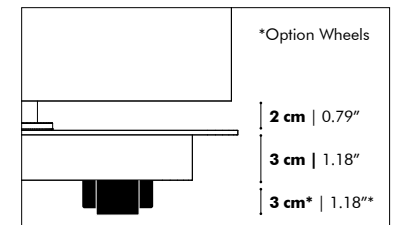

BuzziBlinds

— By Alain Gilles

An office divider with a twist

BuzziBlinds is a stylish office divider that provides acoustic and visual privacy in open-plan spaces. With internal air gaps, the S-shaped aluminum fins are specifically engineered to capture sound waves, thereby helping reduce sound transfers between zones.

Model

	Height Blind	Total Height
M	150 cm | 59.06"	155 cm | 61.02"
L	185 cm | 72.83"	190 cm | 74.80"

Baseplate

Models & Patterns

Blinds

Straight   Wedge   Beach   Arch

Straight Lines 1   Wedge Lines 1   Beach Lines 1   Arch Lines 1

Finishes

Cover in BuzziFelt

Available in BuzziFelt Printed

Extra layer in fabric collections CAT A, B, C, D, E possible for Blinds without v-cut lines.

Baseplate in metal black (RAL 9005) or white (RAL 9010) (Check our application overview p. 346)

Options

Bicolor

Wheels

How to order

Model & Pattern

Size

Color baseplate

Fabric (CAT > collection > color)

Options

BuzziBlinds is topped off with impeccable stitch detailing.