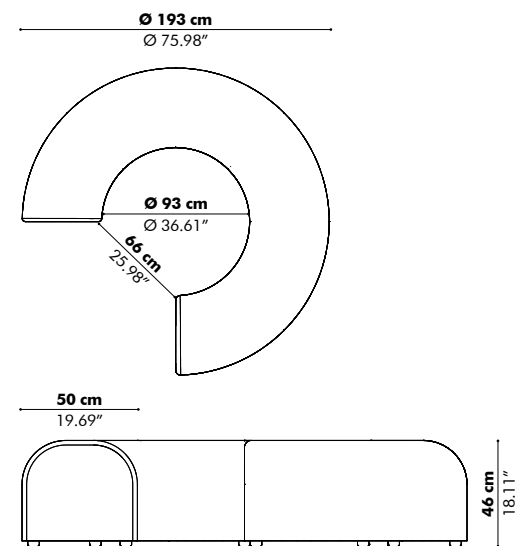

Model

Finishes

Upholstery in fabric collections CAT A, B, C, D, E
Bottom: Black fabric with plastic feet
(Check our application overview p. 346)

How to order

Fabric (CAT > collection > color)