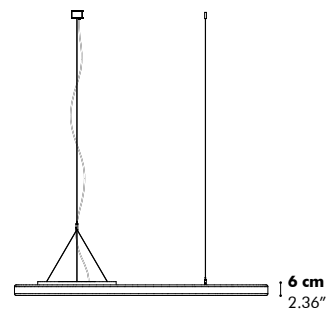

Oval Medium

Patterns

Round Flat

Round Rib

Round Leaf

Round Drop

Oval Flat

Oval Rib

Oval Leaf

Finishes

Upholstery in fabric collections CAT A, B, C, D, E
Metal ceiling canopy in white
Transparent power cable
(Check our application overview p. 346)

Mounting

Ceiling Suspended

Ceiling Suspended Split
Fixing System Screw with 3 split cables
and 1 main cable, total length of 4 m -
157.48" (alu)*

*Moon Oval with additional cable & Fixing System Split

Ceiling Mounted

Only for model round

Light

Input Voltage: 230V / 120V
Input Frequency: 50/60Hz
Lumen Output: 2545 Lm
Color Temperature: 3000K or 4000K (CE/CB)
Color Rendering Index: 90
Dimming: 1 - 10V or Dali (CE/CB)
Diffuser: milky (UGR22) or prismatic (UGR19) (CE/CB)
CE/CB certified / cULus listed