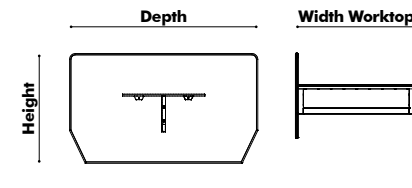

Meet

	Width Worktop	Height	Depth
S	125 cm | 49.21"	120 cm | 47.24"	165 cm | 64.96"
M	165 cm | 64.96"	135 cm | 53.15"	205 cm | 80.71"
L	205 cm | 80.71"