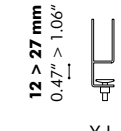

BuzziDesk

— By Sas Adriaenssens

A desk privacy screen

Instantly carve out your own space with this easy-to-install desk privacy screen. BuzziDesk helps reduce sound transfers from other workstations so you can focus while staying connected with colleagues.

Model

Finishes

Cover in BuzziFelt
Extra layer in fabric collections CAT A, B, C, D, E possible
BuzziFix in black (RAL 9005), white (RAL 9010) or alu color (RAL 9006)
(Check our application overview p. 346)

Options

Bicolor

How to order

Size (W x H)
Fabric (CAT > collection > color)
Straight or Round corner
BuzziFix
Options

BuzziFix

Bold

L

L-Plus

XL

Twin**

Magnet*

Part A

Part D

Part B

Part C

* Magnet only to be used for BuzziDesk:
H ≤ 40 cm - 15.75" and W ≤ 160 cm - 62.99"
** Screws included

Thin

F L

F L-Plus

F XL

U

Y L

Y L-Plus

Y XL

Twin Light**

Foot*

* Foot only to be used with BuzziDesk:
H ≤ 40 cm - 15.75" and W ≤ 160 cm - 62.99"
** Screws included