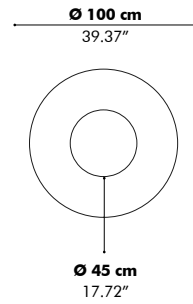

Round Medium