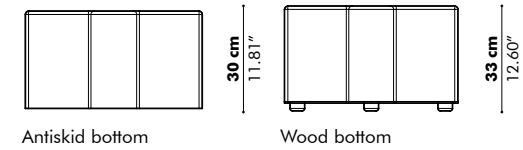

BuzziPuzzle

— By BuzziSpace Studio

A playful acoustic pouf

BuzziPuzzle is a playful and interactive acoustic pouf that helps to absorb excessive sounds with its large surface area. The poufs can fit together to form a chain of seats helping to create a whimsical space for any breakout zone or area for children.

Models

Low

High

Finishes

Upholstery in fabric collections CAT A, B, C, D, E
Bottom in antiskid or wood
(Check our application overview p. 346)

How to order

Model
Bottom
Fabric (CAT > collection > color)