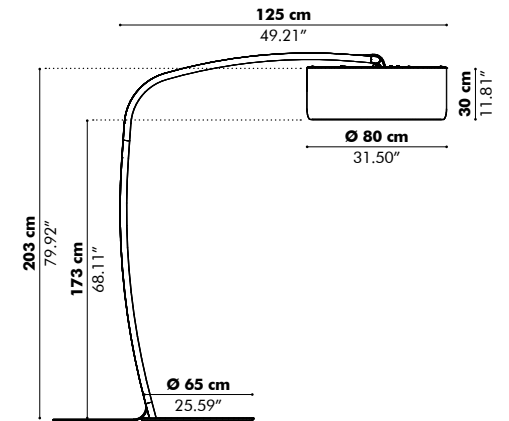

Model

Finishes

Upholstery in fabric collections CAT A, B, C, D, E
Aluminum arch in black (RAL 9005)
Metal baseplate in black (RAL 9005)
Fabric power cable in black or red
(Check our application overview p. 346)

Light

Wattage: 21W
Input Voltage: 120 - 240V
Input Frequency: 50/60Hz
Lumen Output: 1900 Lm
Color Temperature: 3000K
Color Rendering Index: >95
Dimming: Floordimmer
Diffuser: milky (UGR22)
CE/CB certified / cULus listed

Lux levels

How to order

Fabric (CAT > collection > color)
Color power cable