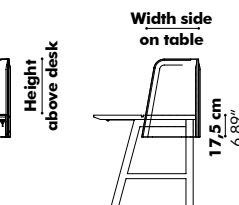

Models

Full