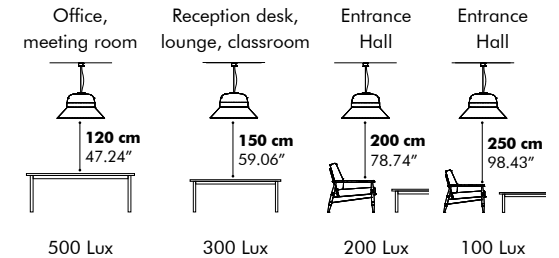

According to EN12464 (only on LUX levels) at full output

How to order

Model
Fabric (CAT > collection > color)
Color metal shade
Color decorative ring
Mounting
Light: Diffuser