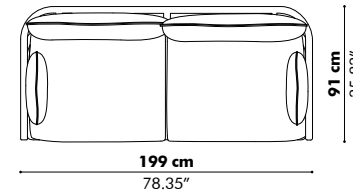

BuzziCane

— By Wiebe Boonstra and Marc van Nederpelt

A soft lounge sofa on an unexpected frame

With its woven cane back, wood base, and luscious upholstery, BuzziCane brings a fresh, vintage-inspired look into the contemporary workplace. BuzziCane is ideal for hotel suites, private offices, and homes.

Models

DO 101

Cushions (all models):

- 1 | Seating cushion
- 2 | Back cushion
- 3 | Decorative cushion (optional)

DO 102

DO 103

Finishes

Frame

Ash Natural

Ash Black Stained

Webbing in Natural Rotan

Cushions in fabric collections CAT A, B, C, D, E
(Check our application overview p. 346)

How to order

Model

Color frame

Fabric (CAT > collection > color)

Cushion option