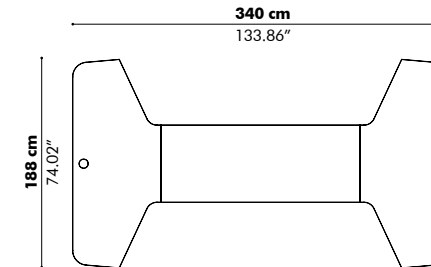

Available in different configurations, models and colors, you can configure this freestanding system according to the requirements of any space.

Organize open floor plan environments into different spaces and customize them with various accessories, e.g. individual desks, chairs, and shelves.

Worktops

WT Club

WT Cocoon

WT Flat

WT Shape

WT Triangle

Finishes

Cable entry 80 mm | 3.15" (Cutout Side) or 80 mm x 320 mm | 3.15" x 12.59" (Cutout Central)

(Check our application overview p. 346)