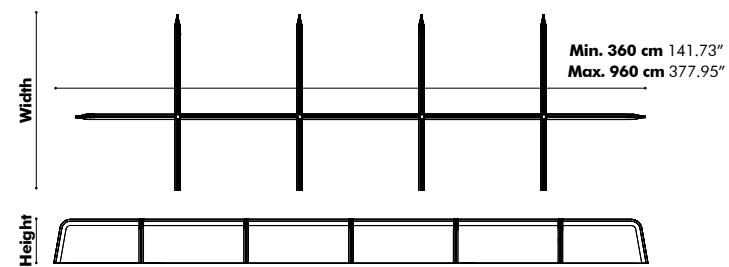

Models

Desk Cross 4

Desk Cross 6

Desk Cross 8

Desk Cross 10

Desk Cross 12

Height

35 cm | 13.78"
45 cm | 17.72"
55 cm | 21.65"