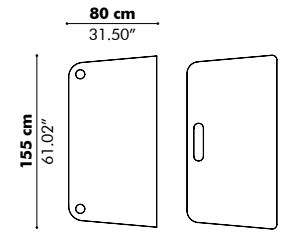

Worktops

WT Club

WT Cocoon

WT Flat

WT Shape

Right

Left

WT Triangle

Right

Left

Finishes

Cable entry 80 mm | 3.15" (Cutout Side) or
80 mm x 320 mm | 3.15" x 12.59" (Cutout Central)

(Check our application overview p. 346)