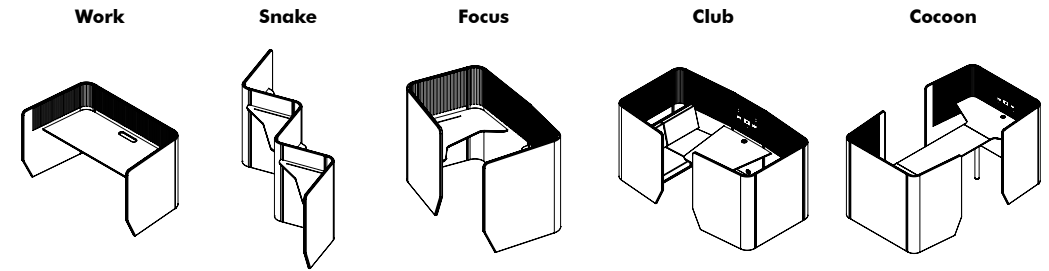

— Configure It Yourself Setups

Let these inspiration models guide you when building your own BuzziVille setup. Dimensions of these predefined setups are dependent on the size of the panels you choose. All models are available in 4 heights: 120, 135, 150 & 180 cm | 47.24", 53.15", 59.06", 70.87"