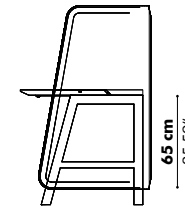

Models

Full

100 - 160 cm
39.37" - 62.99"

Height
above desk

Width side
on table

65 cm
25.59"

Left

100 - 200 cm
39.37" - 78.74"