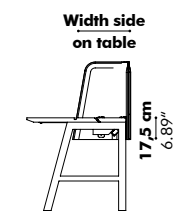

BuzziWrap Desk

— By BuzziSpace Studio

An acoustic panel for any desk

BuzziWrap Desk is a desk shield for noise and visual distractions. The easy-to-install solution wraps around your desk, turning a conventional workspace into an acoustically balanced cocoon for focus work.

Models

Full

Left

Right

Total height

52,5 cm | 20.67"
62,5 cm | 24.5"
72,5 cm | 28.54"

Height above desk

35 cm | 13.78"
45 cm | 17.72"
55 cm | 21.65"

Width side on table (all models)

40 cm | 15.75"
60 cm | 23.62"

Finishes

Cover in BuzziFelt

Mounting

Desk mounted

Fix L: worktop thickness 12 > 27 mm | 0.47" > 1.06"
Fix L-Plus: worktop thickness 18 > 43 mm | 0.71" > 1.69"
Fix XL: worktop thickness 28 > 57 mm | 1.10" > 2.24"
Fix - XXL: worktop thickness 72 > 98 mm | 2.83" > 3.86"
Fixes in black (RAL 9005), white (RAL 9010)
or alu color (RAL 9006)

Options

Bicolor

How to order

Model
Height above desk
width side(s)
Length front
BuzziFelt color
Size fix front
Size fix side(s)
Color of fixes
Options