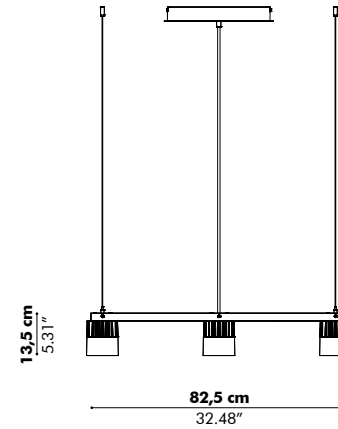

Models

Solo Spot

Trio Spot