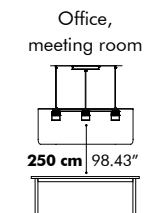

Beam Spot

500 Lux