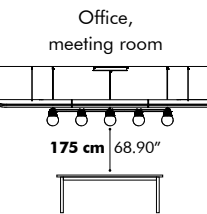

Sol Quintet Globe

500 Lux

According to EN12464 (only on LUX levels)

How to order

Size
Fabric (CAT > collection > color)
Mounting
Light: Light option