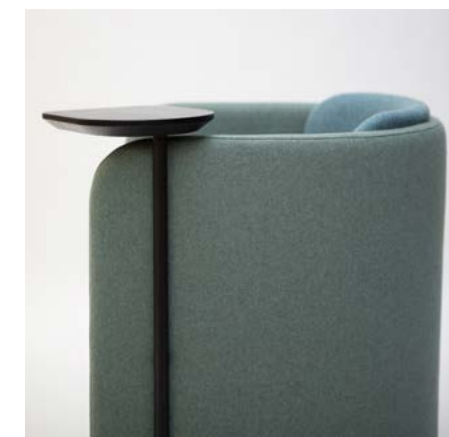

How to order

Model
Pattern
Bottom
Fabric (CAT > collection > color)
Options

BuzziDee Plus features an upholstered wooden back and an optional rotatable tablet.