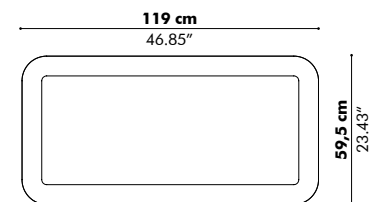

SQ-4

SQ-8

SQ-12

Rectangular