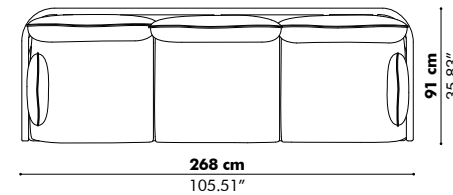

DO 103

Finishes

Frame

Ash Natural

Ash Black Stained

Webbing in Natural Rotan

Cushions in fabric collections CAT A, B, C, D, E
(Check our application overview p. 346)