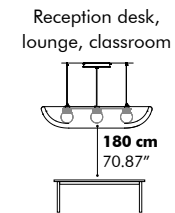

Sol Trio Globe