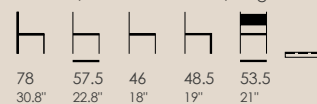

The Jasy Collection comprises a chair, armchair and bar stool, with the models having a wooden base and an upholstered seat and back. This collection is characterized by its simplicity and comfort. In addition, it is a versatile collection that is easily combined with pieces from different interior design styles

A Coleção Jasy é composta por cadeira, cadeirão e banco bar, sendo que os modelos têm a base em madeira e o assento e costa em estofado. Esta coleção é caracterizada pela sua simplicidade e conforto. Além disso, é uma coleção versátil que facilmente é combinada com peças dos variados estilos de design de interiores.

DESIGNER
FENABEL DESIGN STUDIO

jasy

CD.047M - JASY
2 x box / 0.45 m³ - 16.02 ft³ / 6 kg - 13.2 lb