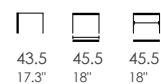

PF.0W60 - MIKA RODAPÉ
2 x box / 0.32 m³ - 11.30 ft³ / 7.5 kg - 16.5 lb

PF.013U - SAGRES MAD
2 x box / 0.32 m³ - 11.30 ft³ / 6 kg - 13.2 lb

43.5 45.5 45.5
17.3" 18" 18"