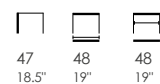

PF.0W79 - SAGRES
2 x box / 0.26 m³ - 9.10 ft³ / 6 kg - 13.2 lb

The poufs are a complement to any seating space. There are many added values, from a seat to a side table to a footrest, these simple elements play a very important role in functional sets in the decoration of a Hospitality space.

Os poufs são um complemento a qualquer espaço para sentar. As mais valias são muitas, desde assento, a mesa de apoio, a repouso pés, estes elementos simples têm um papel muito importante nos conjuntos funcionais na decoração de um espaço de Hotelaria.

poufs selection

PF.0W18 - BALLET
2 x box / 0.27 m³ - 9.56 ft³ / 8.5 kg - 18.7 lb

47 48 48
18.5" 19" 19"