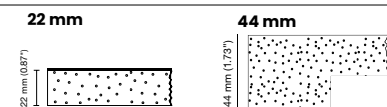

T0855 laminated chipboard with PVC 2mm (0.8") edge, straight corner
aglomerado termolaminado com orla PVC 2mm, canto reto