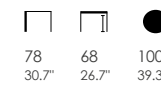

MD.0290 - PORTO ECO RED
1 x box / 0.12 m³ - 4.24 ft³ / 21.4 kg - 47.1 lb

78 68 100
30.7" 26.7" 39.3"

MQ.0290 - PORTO ECO QUAD
1 x box / 0.1 m³ - 3.53 ft³ / 22.8 kg - 50.2 lb