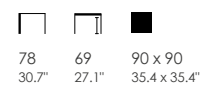

palmar cb armchair & table palmar rect h77
cadeirão palmar cb & mesa palmar rect h77