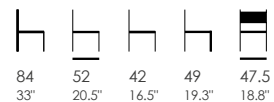

DESIGNER
CARLESITONELLI

song

CD.2037 - SONG 2
2 x box / 0.33 m³ - 11.77 ft³ / 5.5 kg - 12.1 lb

CD.2034 - SONG
2 x box / 0.35 m³ - 12.49 ft³ / 5.5 kg - 12.1 lb

song 2 chair & song chair
cadeira song 2 & cadeira song