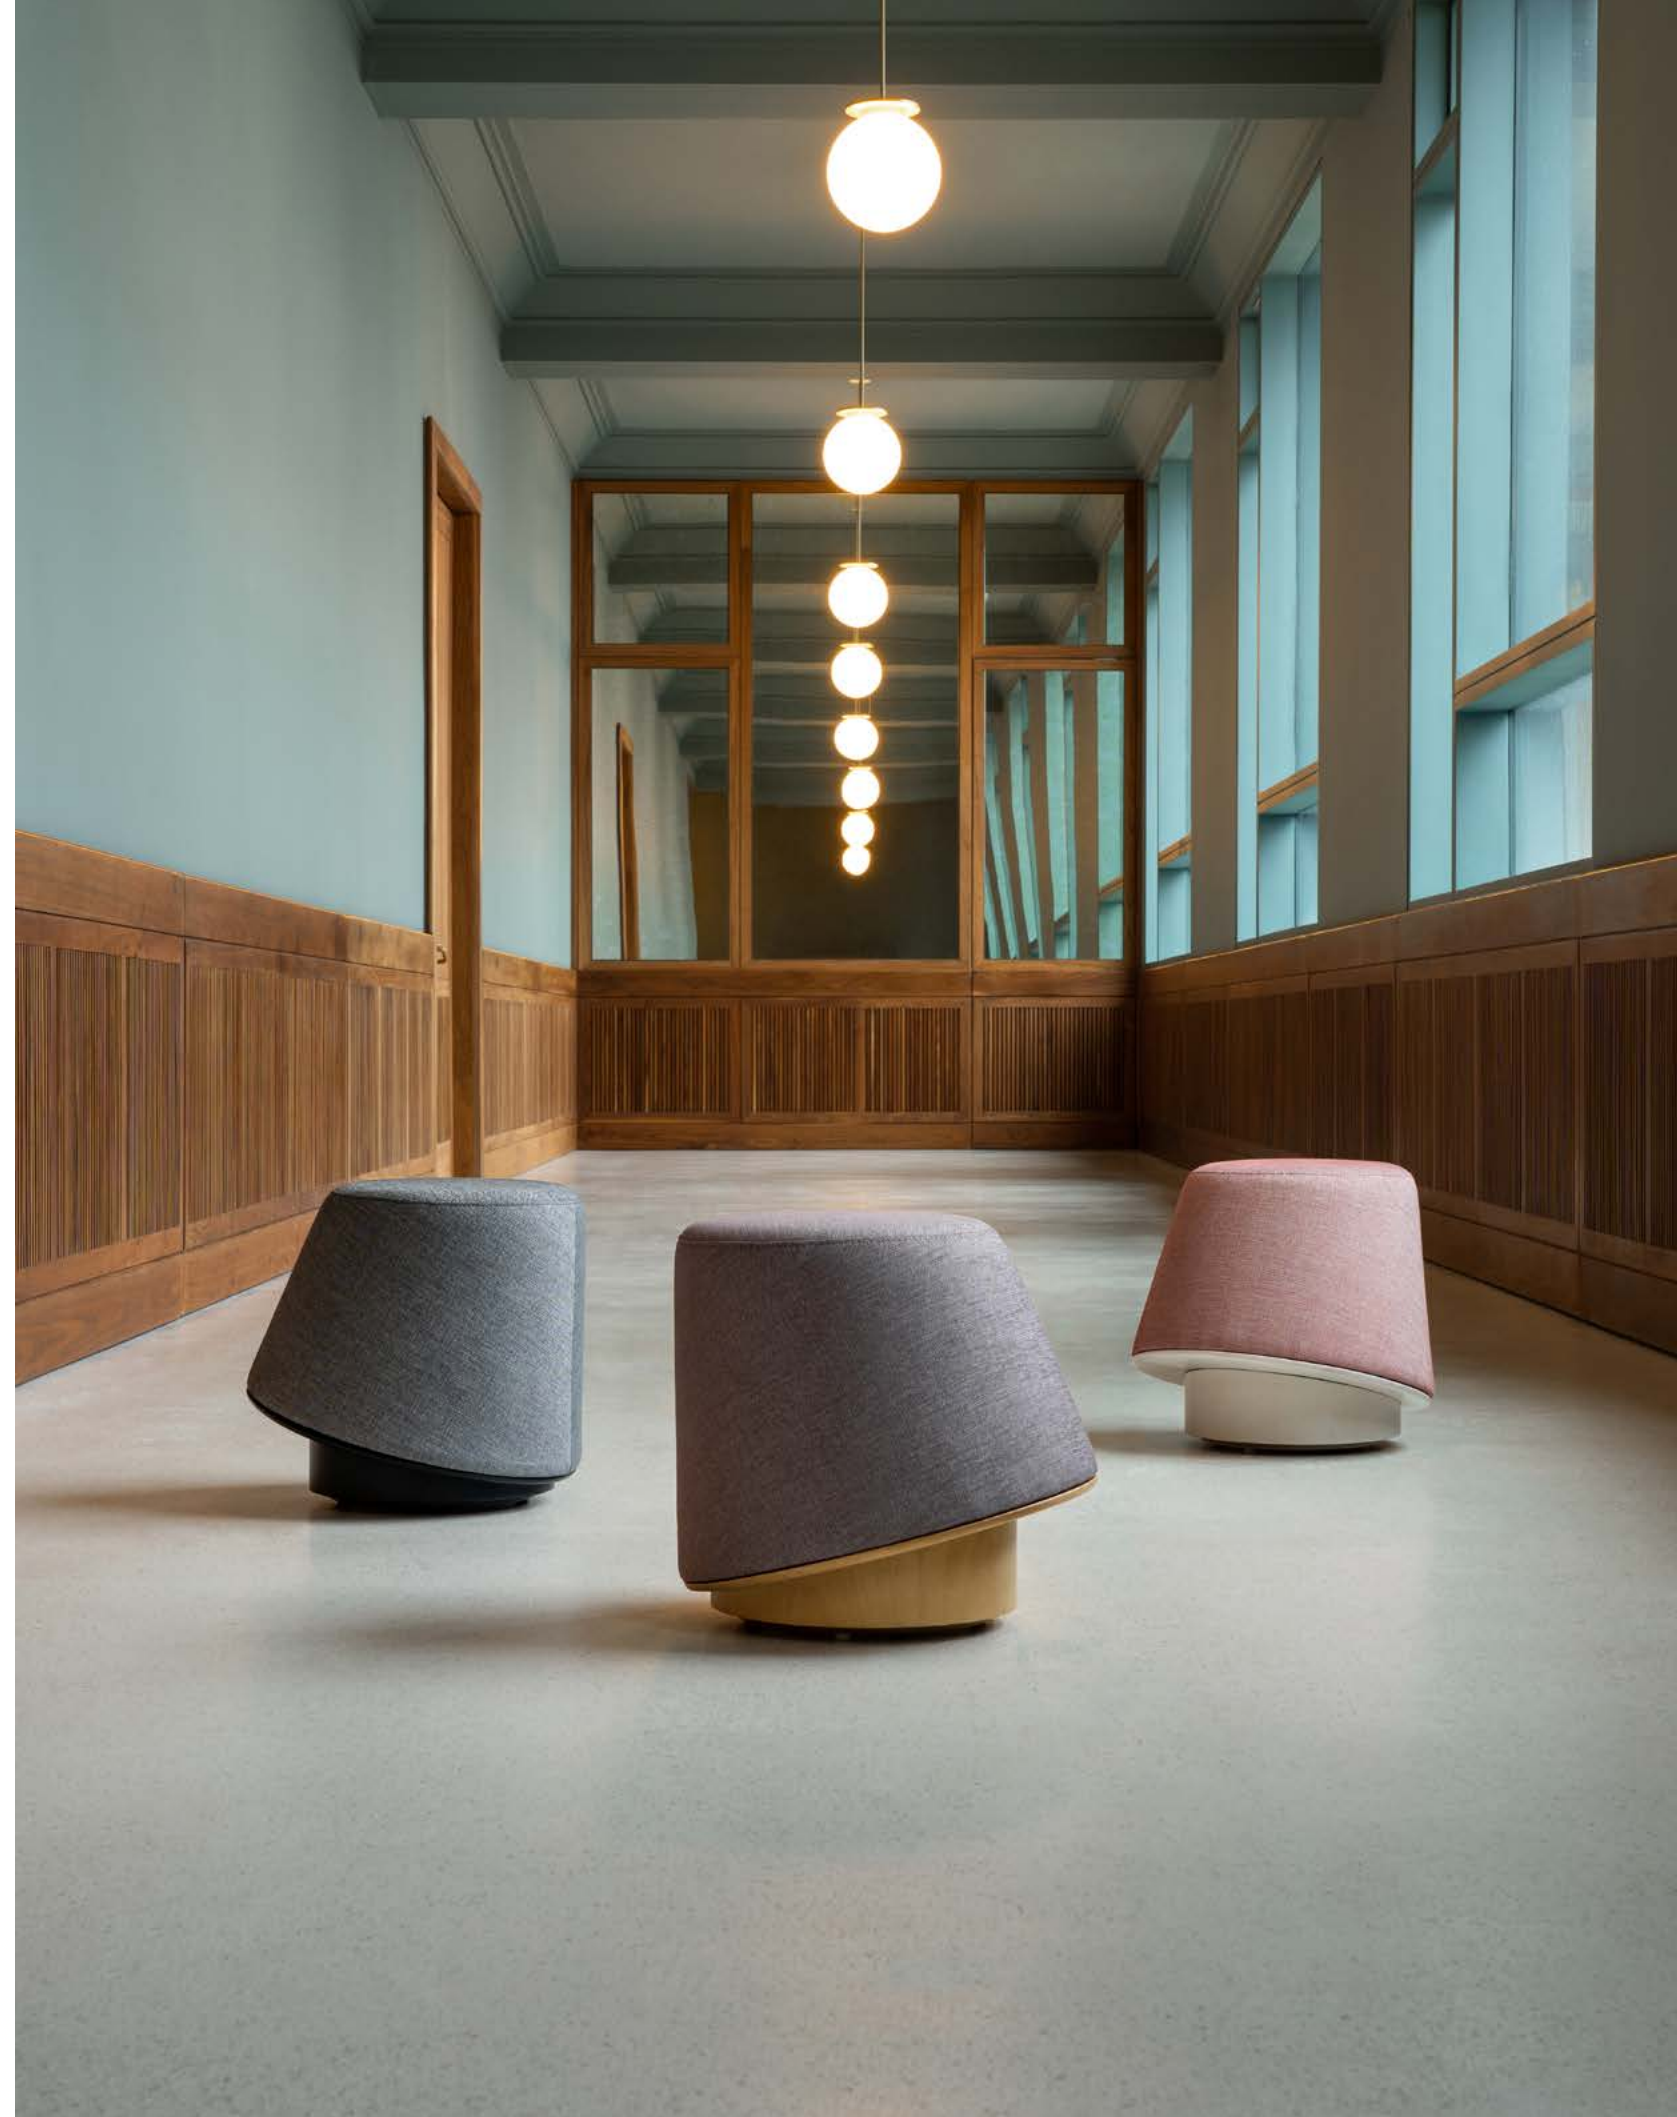

"I wanted to design a primary piece of furniture to be used by everyone and everywhere, but I wanted this design to be expressive and inspire an emotion." The Buzz Pouf, developed by Sahar Famouri for Fenabel, embodies the words of its creator. It is an ode to joy and fun." Sahar

"Queria projetar uma peça de mobiliário primária para ser usada por todos e em qualquer sítio, mas queria que esse design fosse expressivo e inspirasse uma emoção". O Pouf Buzz, desenvolvido por Sahar Famouri para a Fenabel personifica as palavras da sua criadora. É uma ode à alegria e diversão." Sahar

DESIGNER
SAHAR FAMOURI

buzz

PF.4066 - BUZZ
2 x box / 0.24 m³ - 8.48 ft³ / 9.8 kg - 21.6 lb

45	48	48
17.8"	19"	19"