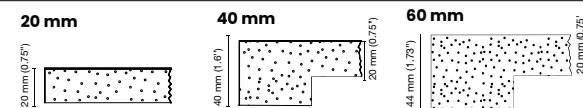

T0122 laminated chipboard with solid edge straight corner
aglomerado termolaminado com orla maciça, canto reto