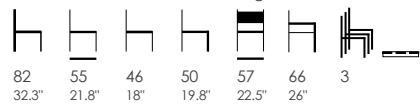

BA.4099 - SUZANNE BAR H65 EMP
1 x box / 0,32 m³ - 11.16 ft³ / 8 kg - 17.6 lb

Suzanne is a chair that combines the naturalness of solid wood with careful ergonomics and structural resistance. Its essential design is juxtaposed by its smooth lines, which balances and characterises its structure. It is made up of wood options with upholstered seats. It is a perfect chair for both public and private spaces due to its resistance, stackability and simple and light design.

A Suzanne é uma coleção que combina a naturalidade da madeira maciça com a ergonomia cuidada e a resistência estrutural. O seu desenho é orientado pelas linhas suaves, que equilibram e caracterizam a sua estrutura. Toda a coleção apresenta um robusta estrutura de madeira com coxim estofado. É perfeita para espaços públicos e privados devido à sua resistência, capacidade de empilhamento e design simples e leve.

DESIGNER
CARLESITONELLI

suzanne

CO.4062 - SUZANNE CB EMP
1 x box / 0,29 m³ - 10.21 ft³ / 8 kg - 17.6 lb