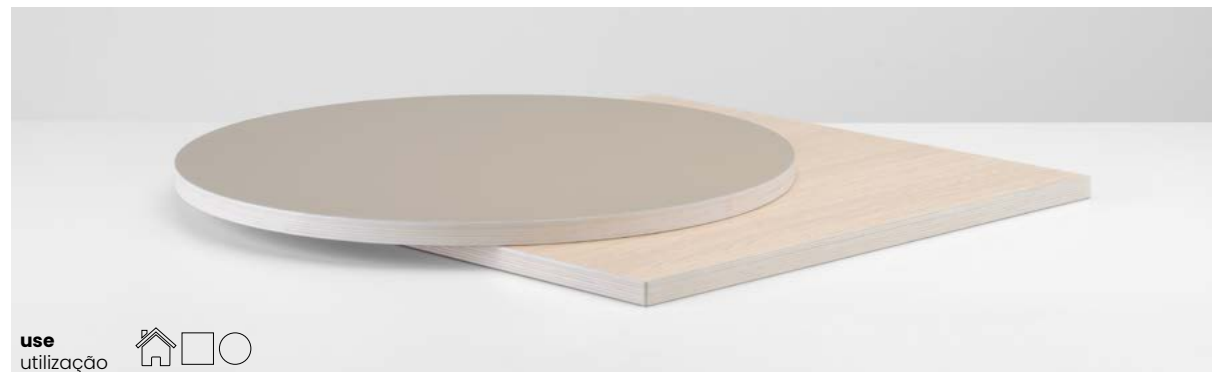

use utilização

available thickness
espessuras disponíveis