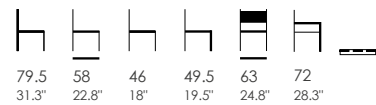

Kai and Nur were inspired by Scandinavian style and contemporary design. Consisting of two models of chairs, with a wooden structure and elegant curved lines, these models stand out for its beauty and appreciation of wood, maintaining a classic and timeless image. In addition to Nur, with an upholstered seat, you can find the Kai model, which is fully upholstered. Kai and Nur can be included in several decoration projects, from residential interiors, hotels and restaurants.

Os cadeirões Kai e Nur surgiram através da inspiração no estilo escandinavo e pelo design contemporâneo. Constituída por dois modelos de cadeiras, com uma estrutura em madeira e com linhas curvas e elegantes, estas peças destacam-se pela sua beleza e valorização da madeira, mantendo uma imagem clássica e intemporal. Para além da opção Nur com assento estofado, poderá encontrar o modelo Kai que é totalmente estofado. Estes modelos poderão ser incluídos em diversos projetos de decoração, desde interiores residenciais, hotelaria e restauração.

DESIGNER
AITOR GARCIA DE VICUÑA

kai & nur

CO.3643 - KAI CB
1 x box / 0.33 m³ - 11.57 ft³ / 9.3 kg - 20.5 lb