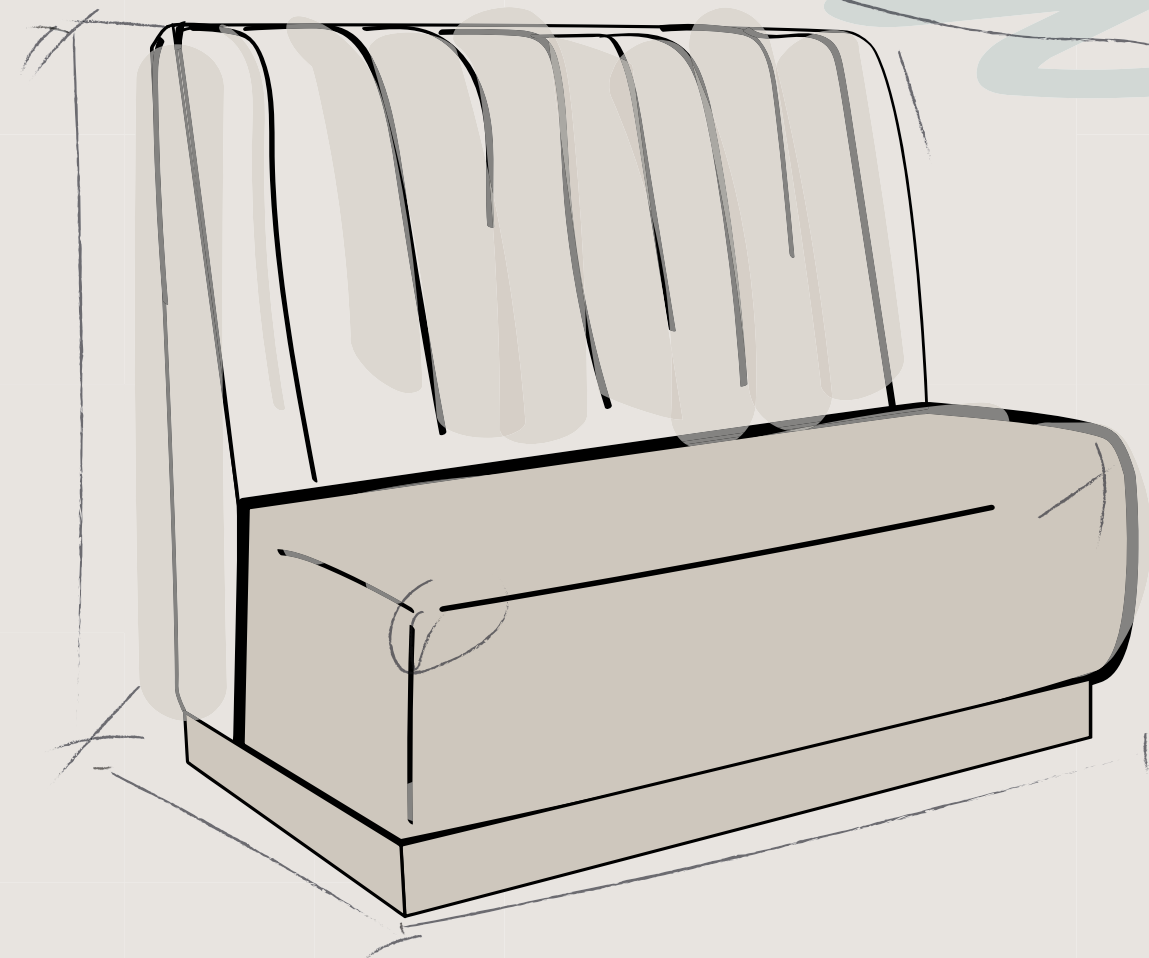

banquettes
banquetas