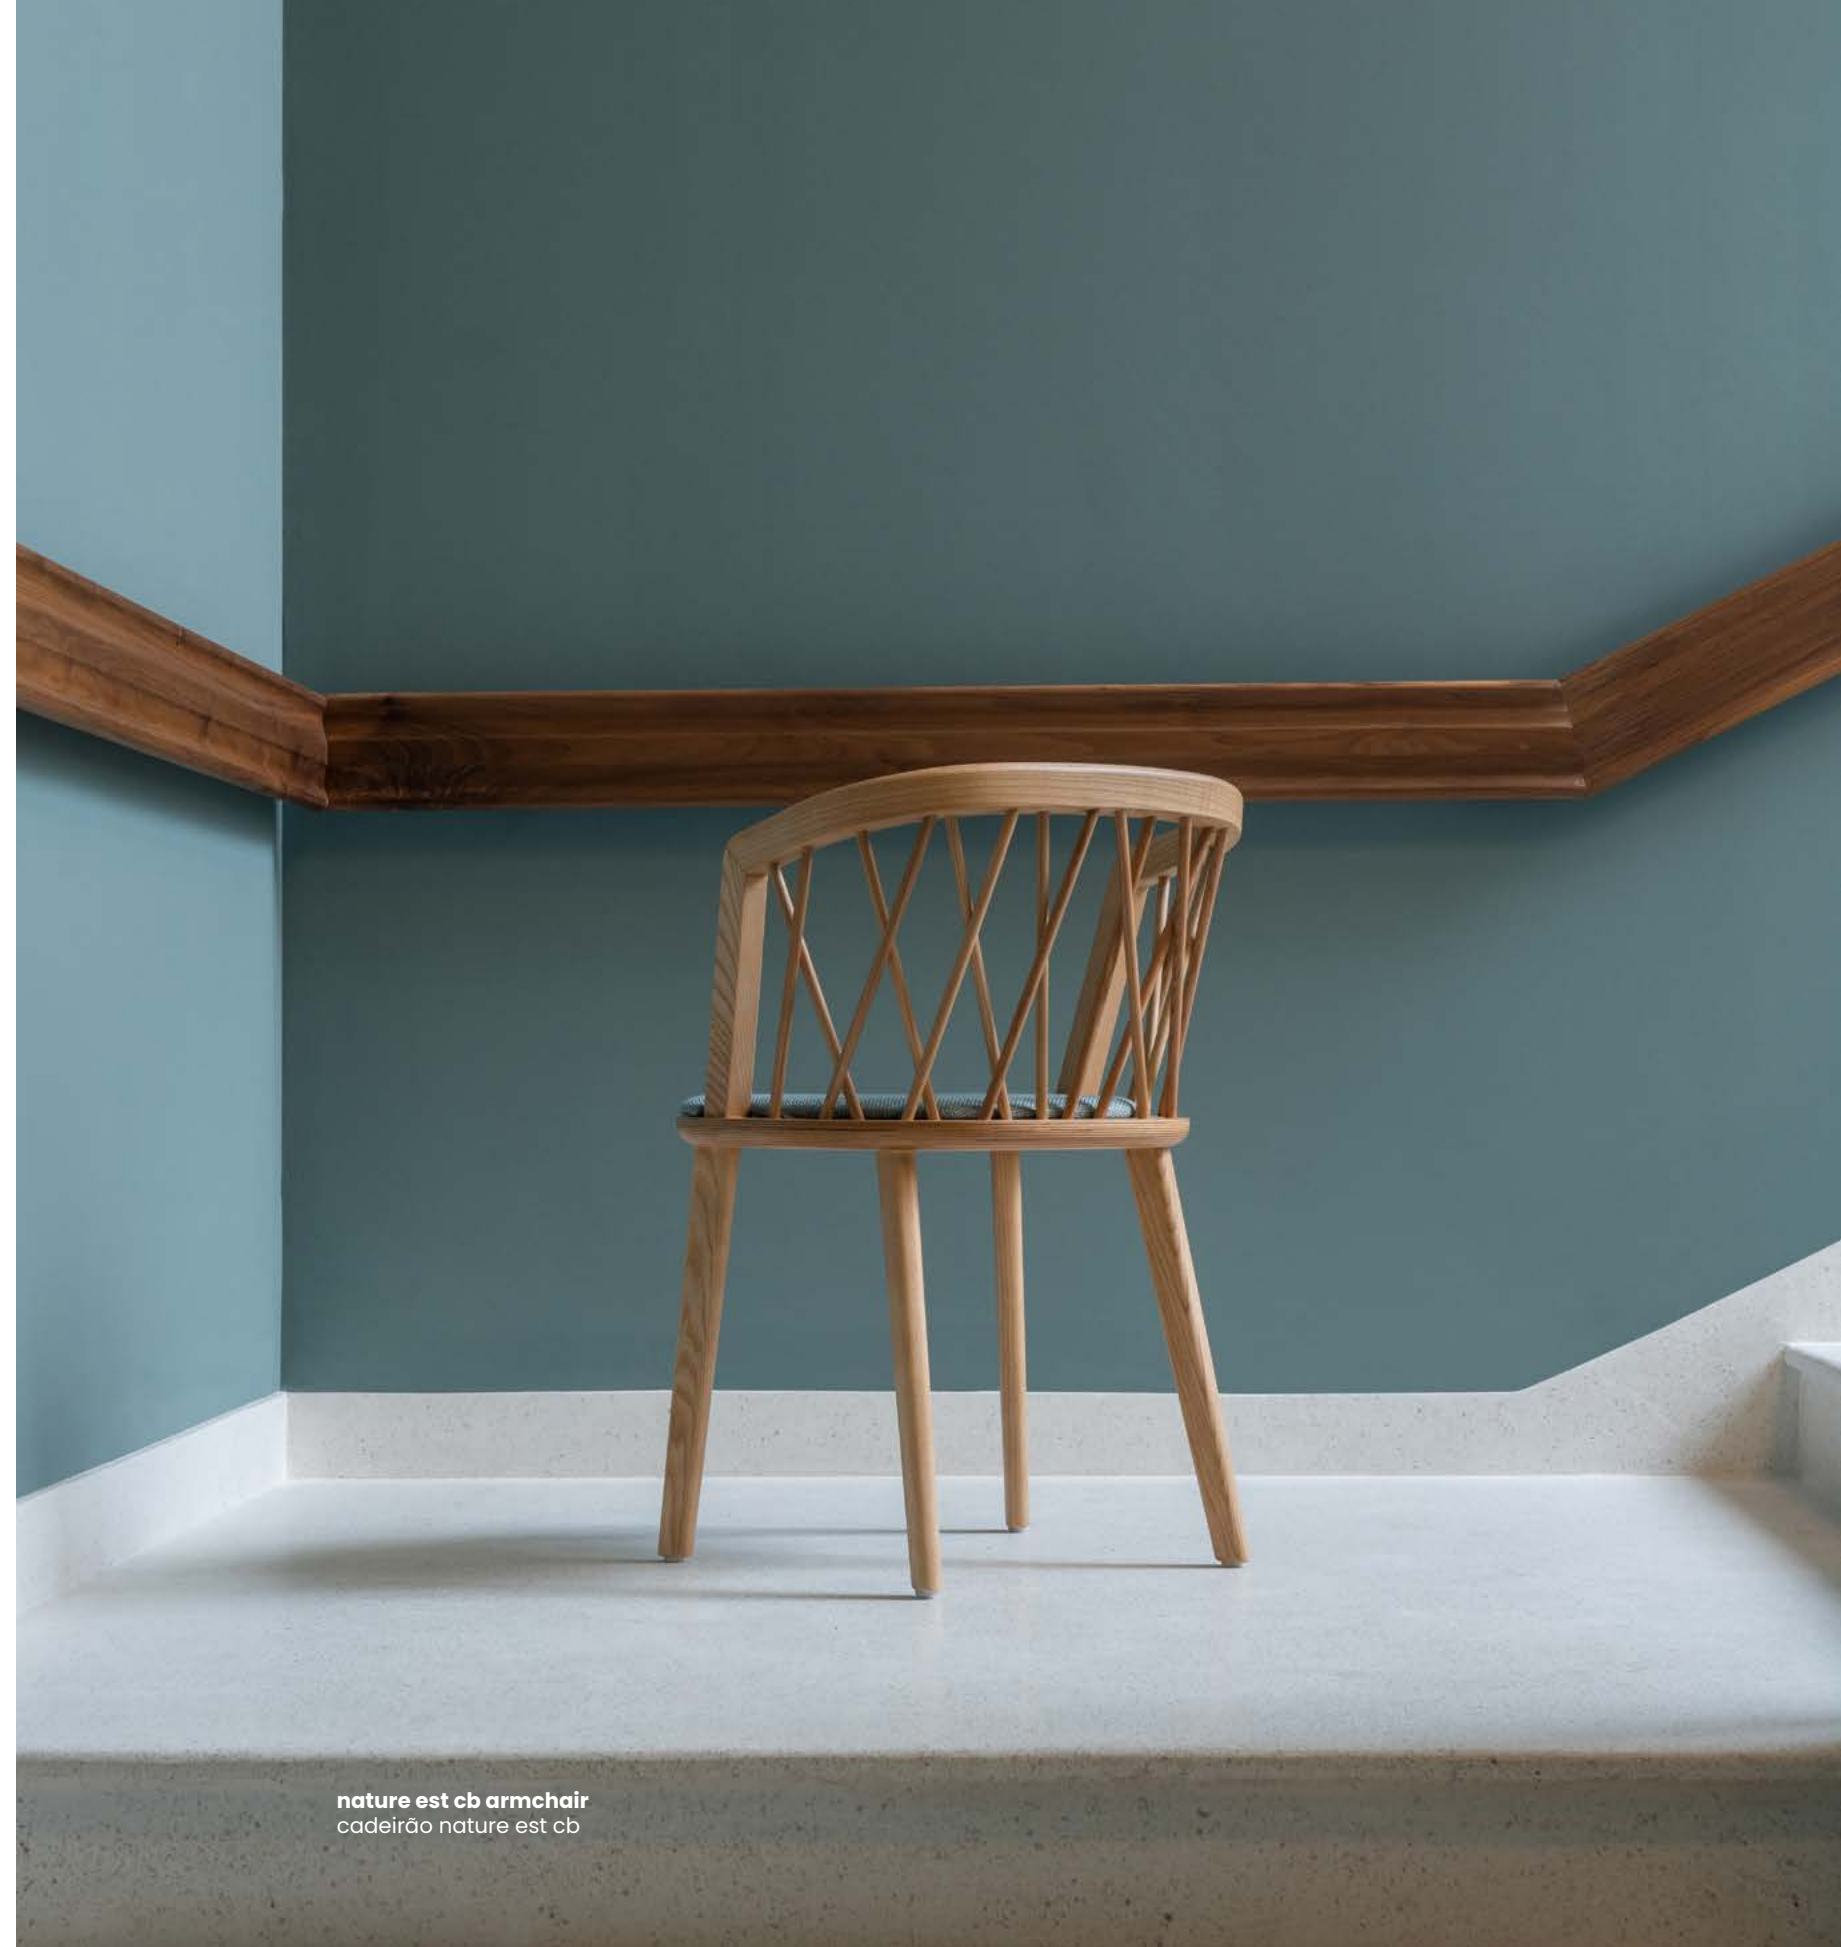

As the name implies, the Nature Collection is inspired by the characteristic shapes of the bamboo forest, the place where we can achieve a relaxed and serene state of mind, taking us back to our origins. This collection's details are achieved through the technique of specialized craftsmen, who manage to go from complex design to a harmonious and refined product. To these products, side cushions can be added if you want extra comfort or that work as a complement to the decoration of the space.

Tal como o nome indica, a Coleção Nature é inspirada nas formas características da floresta composta por bambú, o local onde conseguimos alcançar um estado de espírito relaxado e sereno, remetendo às nossas origens. Os pormenores desta Coleção são conseguidos através da técnica de artesãos especializados, que conseguem passar do design complexo ao produto harmonioso e refinado. A estes produtos poderão ser adicionadas as almofadas laterais, caso pretenda um conforto extra ou que funcionem como complemento à decoração do espaço.

DESIGNER
CARLESITONELLI

nature

CO.2013 - NATURE EST CB
1 x box / 0,32 m³ - 11.17 ft³ / 8 kg - 17.6 lb

80	52.5	41	48	53.5	74.5
31.5"	20.8"	16.3"	19"	21"	29.3"

MP.1643 - NATURE LOUNGE
1 x box / 0,57 m³ - 20.05 ft³ / 24.5 kg - 54 lb

77.5	77	54	41	90	70
30.5"	30.3"	21.3"	16.3"	35.5"	27.5"

MP.1644 - NATURE DOUBLE
1 x box / 1,02 m³ - 35.91 ft³ / 43 kg - 94.8 lb

77.5	77	54	41	169.5	70
30.5"	30.3"	21.3"	16.3"	66.8"	27.5"

nature est cb armchair
cadeirão nature est cb