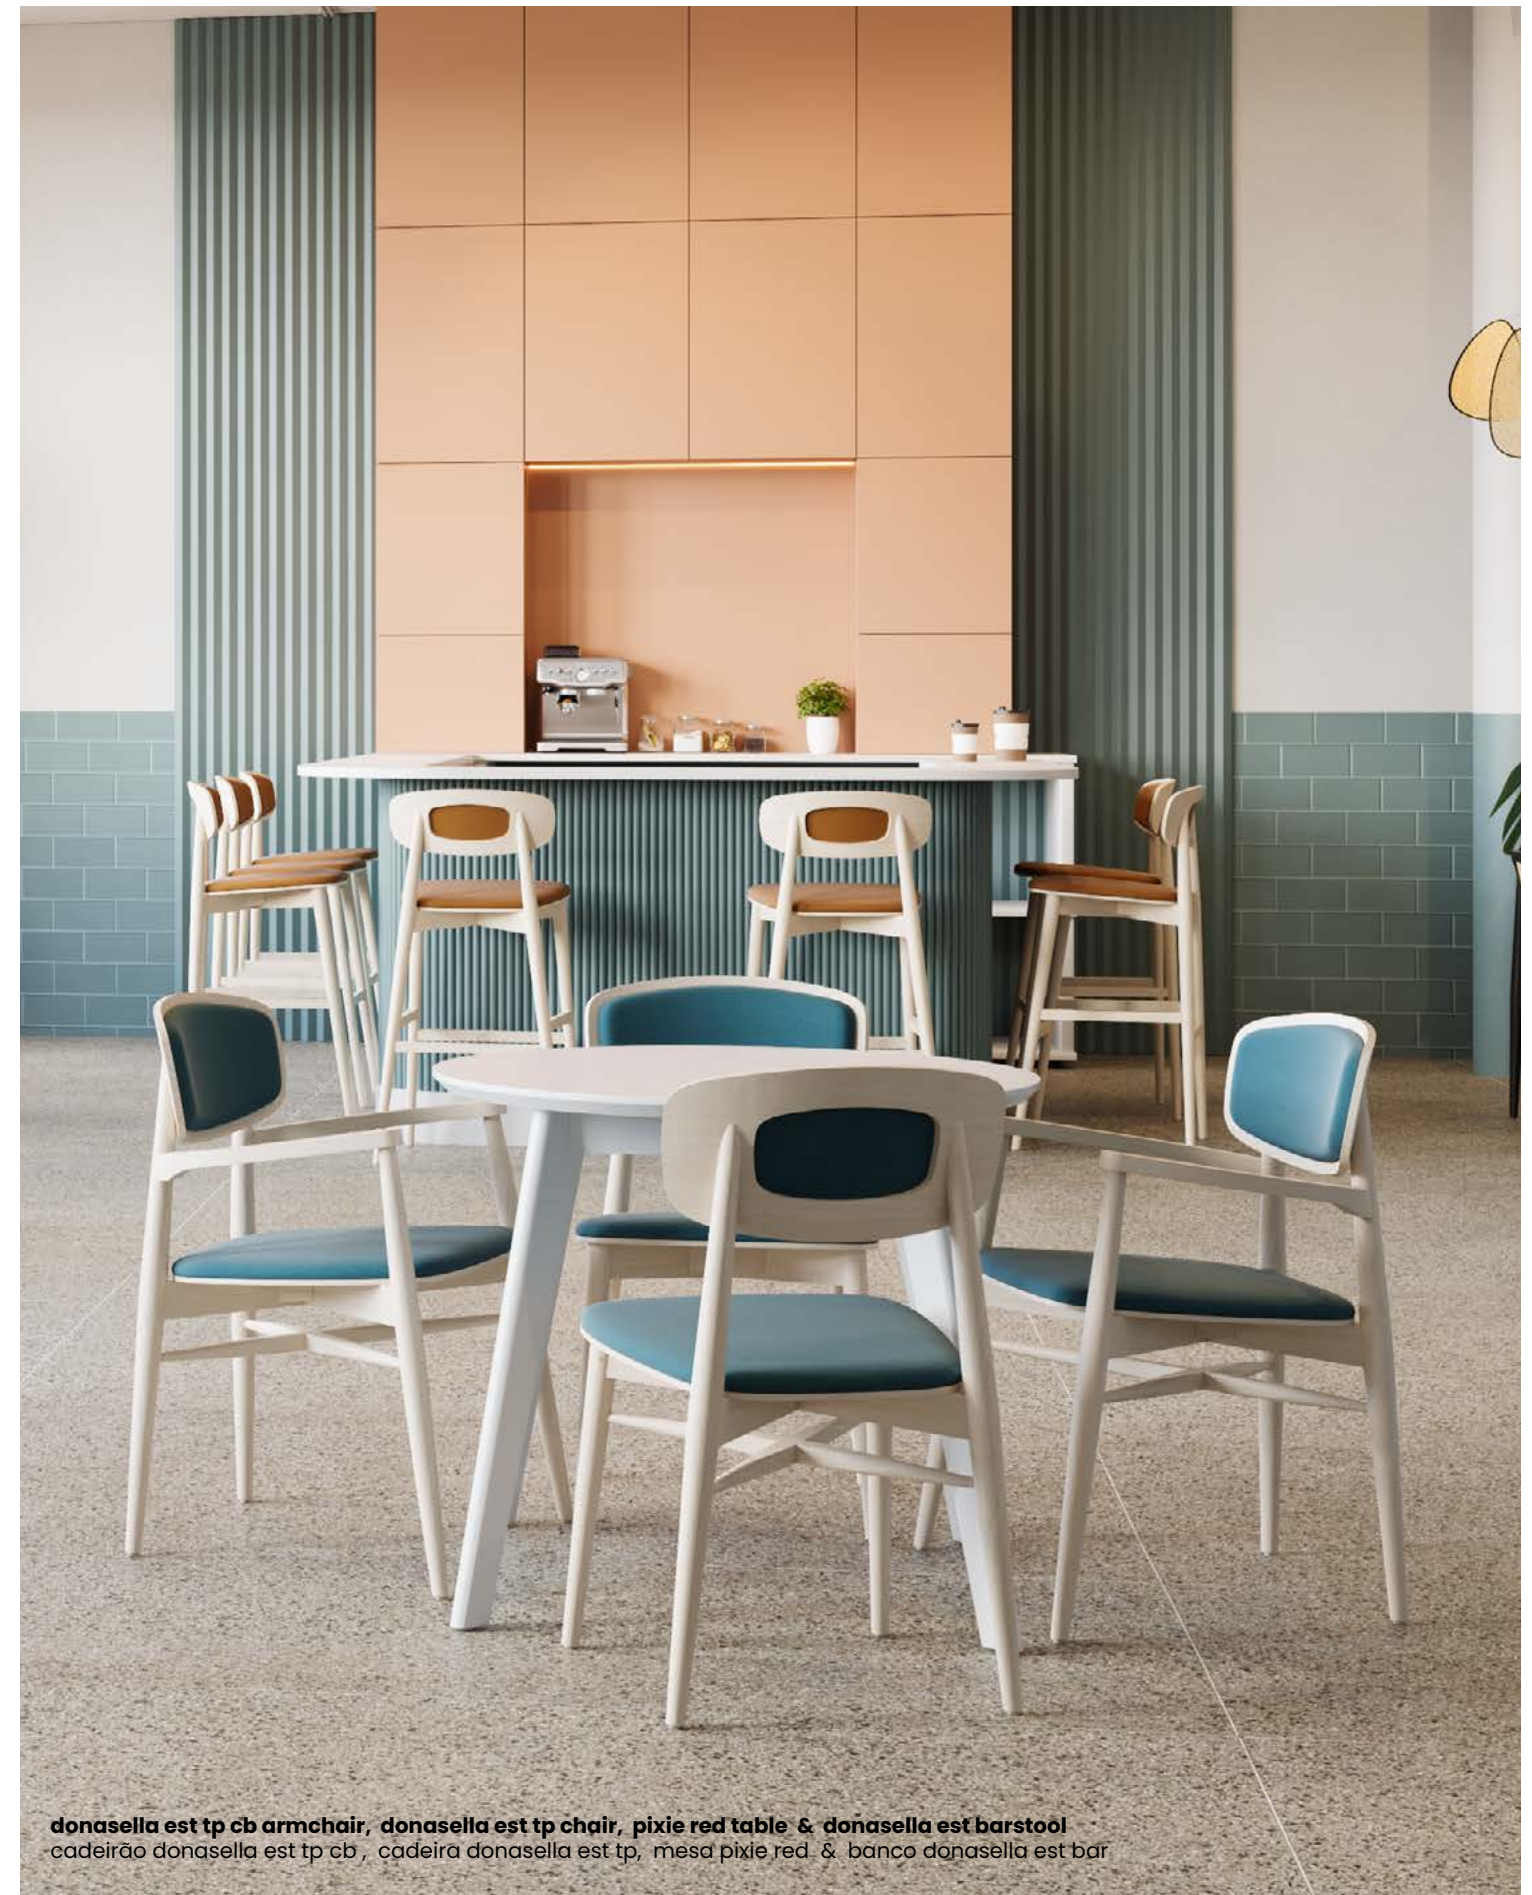

donasella est barstool
banco bar donasella est

The Donasella Collection is the perfect balance between the 1950s design and Nordic style. This equation resulted in the perfect symbiosis between fine and elegant lines that the region of Northern Europe conveys. The collection includes the chair, armchair and bar stool versions. Each typology can be produced entirely in wood or with upholstery, both on the seat and on the back. To complement the collection, there is also an option with natural cane.

A Coleção Donasella é a equação perfeita entre o design dos anos 50 e o estilo nórdico. Desta equação resultou a simbiose perfeita entre linhas finas e elegantes que a região do Norte da Europa nos transmite. A coleção compreende as versões: cadeira, cadeirão e banco bar. Cada tipologia pode ser produzida totalmente em madeira ou com estofado, tanto no assento como na costa. Para complementar a coleção, existe ainda a opção com palhinha natural.

DESIGNER
AITOR GARCIA DE VICUÑA

donasella

donasella est tp cb armchair, donasella est tp chair, pixie red table & donasella est barstool
cadeirão donasella est tp cb, cadeira donasella est tp, mesa pixie red & banco donasella est bar