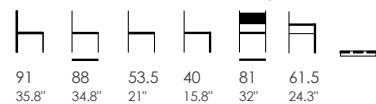

The Paty Collection has a contemporary design, with simple and geometric lines and can be framed either in residential or contract projects, or in workspace projects. Both models belonging to the collection are completely upholstered and have wooden feet.

A Coleção Paty possui um design contemporâneo, com linhas simples e geométricas e pode ser enquadrada quer em projetos residenciais ou contract, quer em projetos de workspace. Ambos os modelos pertencentes à coleção são completamente estofados e com os pés em madeira.

DESIGNER
FENABEL DESIGN STUDIO

paty

MP097V - PATY MASS
1 x box / 0.69 m³ - 24.37 ft³ / 21 kg - 46.3 lb