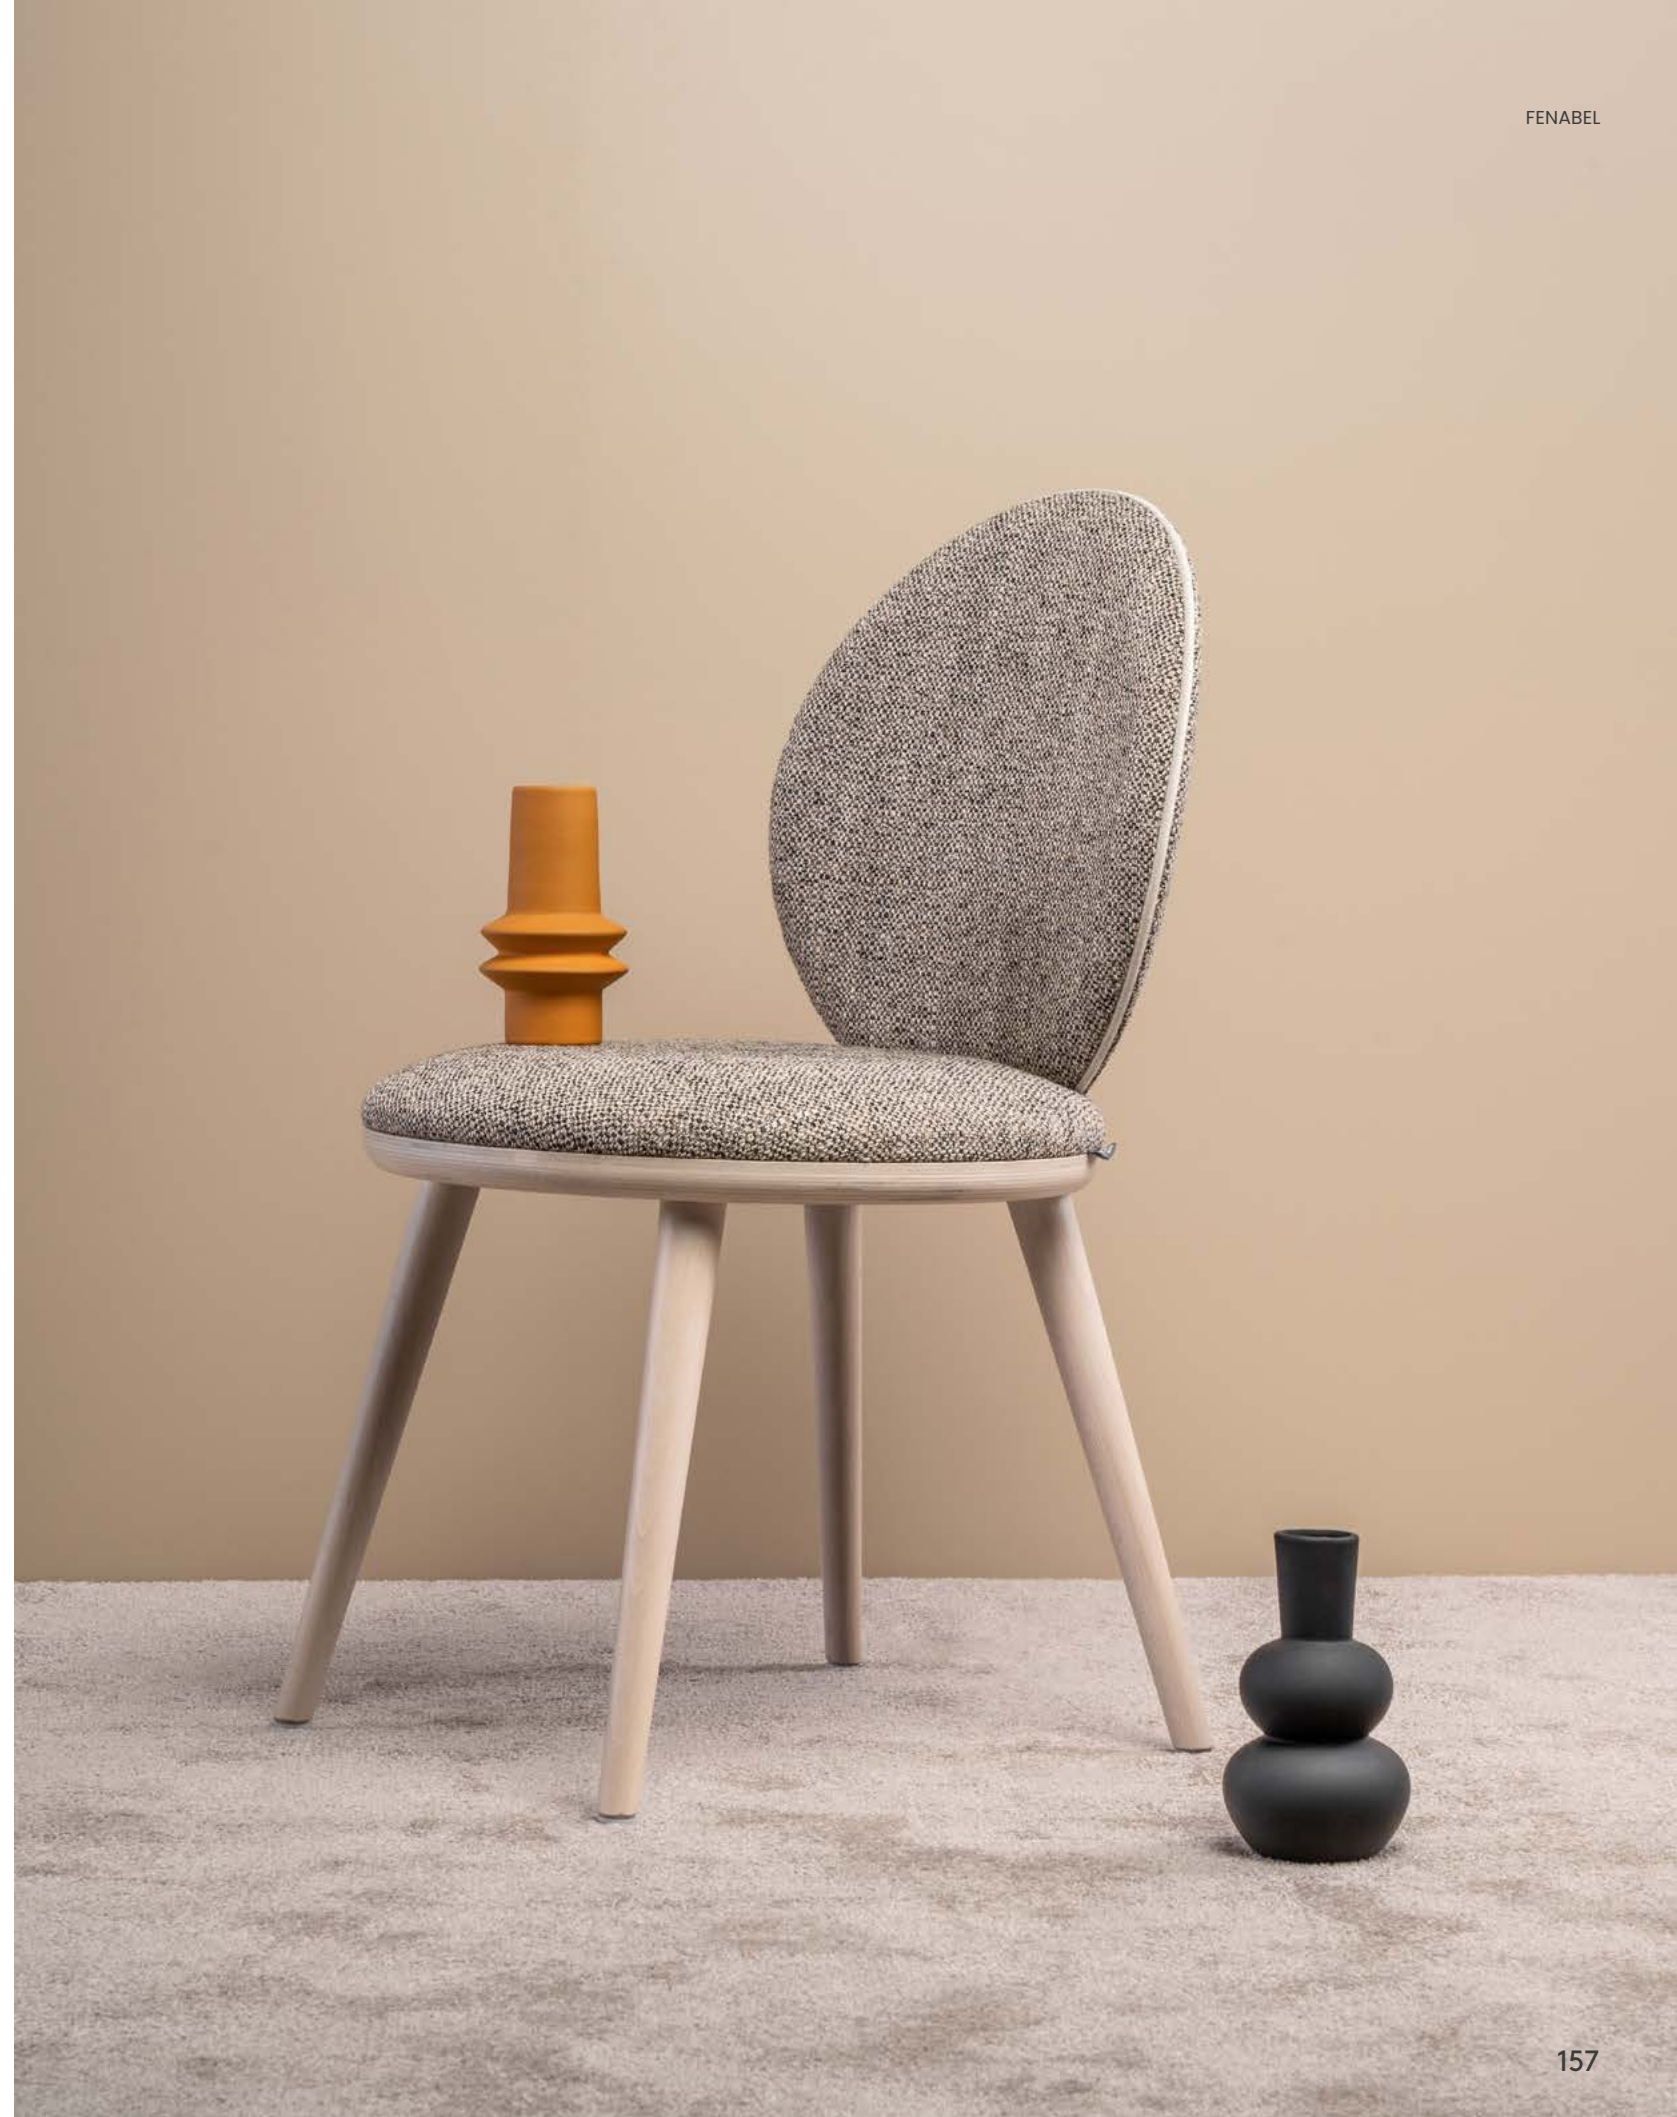

DESIGNER
AITOR GARCIA DE VICUÑA

ronda

CD.2523 - RONDA
2 x box / 0.35 m³ - 12.49 ft³ / 8 kg - 17.6 lb

ronda chair back detail
detalhe costa cadeira ronda

The Eve Collection is inspired by the oriental design style, based on simple but distinctive lines. In the models that are part of this collection, wood is undoubtedly the main character, having though the seat and back upholstered. This Collection was designed by the CarlesiTonelli studio and comprises the chair and armchair versions.