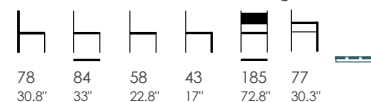

DESIGNER
FENABEL DESIGN STUDIO

chesterfield

CO.036H - CHESTERFIELD
1 x box / 0.73 m³ - 25.92 ft³ / 25 kg - 55.1 lb

CO.080J - CHESTERFIELD DOUBLE
1 x box / 1.32 m³ - 46.53 ft³ / 38.5 kg - 84.9 lb

Wing lounge is a classic armchair with a buttoned back and curved design lines, inspiring comfort and well-being. It is one of Fenabel's more classic solutions for industrial decor inspired projects. This armchair has the particularity of having a removable seat to facilitate its cleaning.