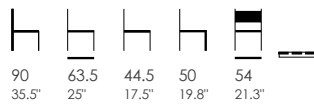

The Flower Collection has a classic and versatile design. You can adapt each of these models to your decoration project. If you want a more conservative style, the ideal is to apply on neutral tones and plain fabrics, while, if you prefer a bolder style, the ideal is to go for bright colors and fabrics with prints. This collection is available in a chair, armchair, and two seat sofa.

A Coleção Flower possui um design clássico e versátil, onde podem ser conjugados com diferentes tecidos, a nível do estofado. Poderá adequar cada um destes modelos ao seu projeto de decoração. Caso pretenda um estilo mais conservador, o ideal será apostar em tons neutros e tecidos lisos, enquanto que, se preferir um estilo mais arrojado, o ideal será apostar em cores vivas e tecidos com estampados. Esta coleção está disponível em cadeira, cadeirão, poltrona e lounge duplo.

DESIGNER
FENABEL DESIGN STUDIO

flower

CD.007X - FLOWER 01
2 x box / 0.46 m³ - 16.17 ft³ / 7 kg - 15.4 lb