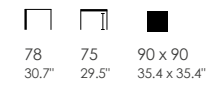

gomo dining

MQ.06T7 - GOMO DINING QUAD
1 x box / 0.1 m² - 3.53 ft² / 22 kg - 48.9 lb

MR.06T7 - GOMO DINING RECT
1 x box / 0.14 m² - 4.94 ft² / 25 kg - 55.12 lb

MD.06T7 - GOMO DINING RED
1 x box / 0.11m² - 3.88 ft² / 18.5 kg - 40.7 lb