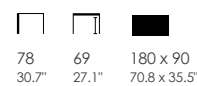

The Palmar Outdoor Collection designed by Estudio Santiago Sevillano is inspired by the shapes that the boat sails assume when the wind blows. This was the image projected in the artist's mind when he visited the natural park in the city of Valencia. Hence the slight curvature that the back of the chair assumes.

A Coleção de exterior Palmar desenhada pelo Estúdio Santiago Sevillano é inspirada na formas que as velas dos barcos assumem quando o vento sopra. Esta foi a imagem projetada na mente do artista quando visitava o parque natural da cidade de Valência. Daí a ligeira curvatura que a costa da cadeira assume.

DESIGNER
SANTIAGO SEVILLANO

palmar