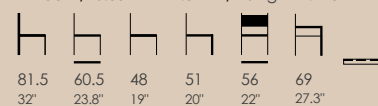

eve cb armchair & eve chair
cadeirão eve cb & cadeira eve

The Eve Collection is inspired by the oriental design style, based on simple but distinctive lines. In the models that are part of this collection, wood is undoubtedly the main character, having though the seat and back upholstered. This Collection was designed by the CarlesiTonelli studio and comprises the chair and armchair versions.

A Coleção Eve é inspirada no estilo de design oriental, baseada em linhas simples mas distintas. Nos modelos que fazem parte desta coleção, a madeira é indiscutivelmente a protagonista, embora tenha o assento e a costa em estofado. A Coleção Eve foi desenhada pelo estúdio CarlesiTonelli e está disponível na versão cadeira e cadeirão.

DESIGNER
CARLESITONELLI

eve

CO.1984 - EVE CB
1 x box / 0.35 m³ - 12.52 ft³ / 10 kg - 22.1 lb