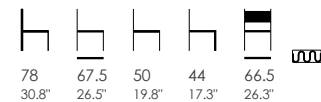

DESIGNER
AREA44 DESIGN STUDIO

nona

CO.2045 - NONA
1 x box / 0.52 m³ - 18.3 ft³ / 10.5 kg - 23.1 lb

CO.2047 - NONA GO
1 x box / 0.36 m³ - 12.87 ft³ / 10 kg - 22.1 lb

nona & nona go

The Marte Collection consists of a model that has a differentiating detail: the shape of the back that is reminiscent of a tulip at the height of spring. In addition to its different shape, there are several seams on the seat and back that highlights the elegance of the model.