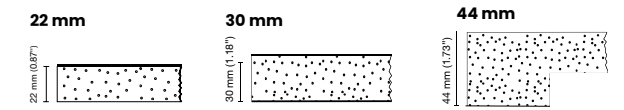

T2071 veneered plywood without edge, chamfered shaped edge
contraplacado folheado sem orla, canto facetado

use utilização

available thickness
espessuras disponíveis

T2072 laminated plywood without edge, chamfered shaped edge
contraplacado termolaminado sem orla, canto facetado

use utilização

available thickness
espessuras disponíveis

T0012 fenix laminated chipboard with 1mm pvc edge, straight corner
laminado fenix com orla pvc 1mm, canto facetado

use utilização

available thickness
espessuras disponíveis

T4005 laminated chipboard with 1mm aluminum edge - silver - ALU.LA01
aglomerado termolaminado com orla 1mm alumínio - cor prata - ALU.LA01

use utilização

available thickness
espessuras disponíveis

T4187 laminated chipboard with aluminum edge - copper - ALU.LROS
aglomerado termolaminado com orla alumínio - cor latão - ALU.LROS

T4186 laminated chipboard with aluminum edge - gold - ALU.LO04
aglomerado termolaminado com orla alumínio - cor dourado - ALU.LO04

T0009 solid laminate, straight corner
compacto laminado, canto reto

use utilização

available thickness
espessuras disponíveis

T0010 solid laminate, round corner
compacto laminado, canto boleado

10 mm

T0011 solid laminate, chamfered corner
compacto laminado, canto facetado

10 mm