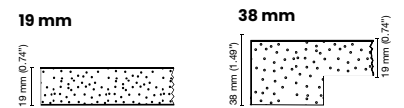

table tops

use utilização

available thickness
espessuras disponíveis

use utilização

available thickness
espessuras disponíveis

use utilização

available thickness
espessuras disponíveis

use utilização

available thickness
espessuras disponíveis

use utilização

available thickness
espessuras disponíveis

use utilização

available thickness
espessuras disponíveis